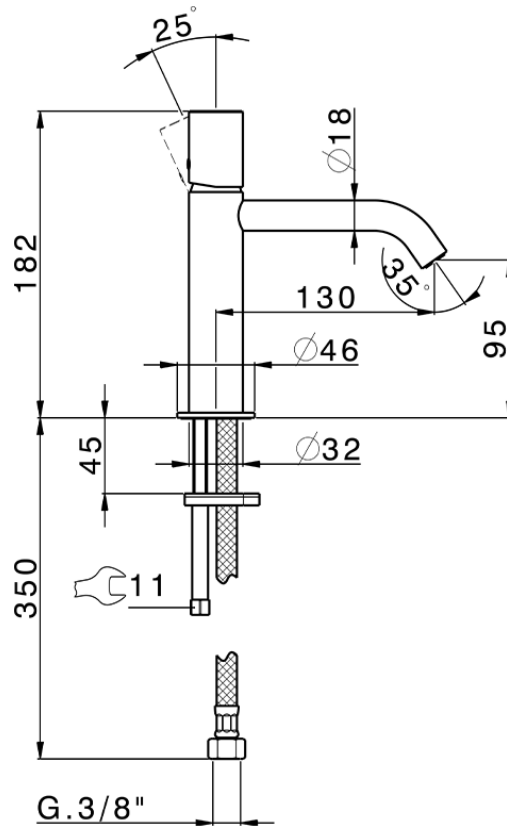

Single lever 'large' washbasin mixer SMOOTH X32_X3000504

X3000504

<https://en.cisal.it/single-lever-large-washbasin-mixer-smooth-x32-x3000504>

2026-05-17