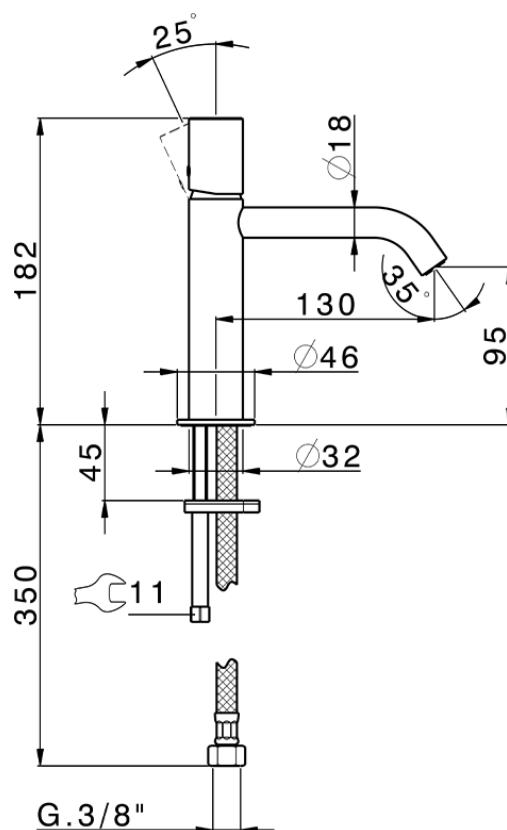

Single lever 'large' washbasin mixer SMOOTH X32_X3000504

X3000504

<https://en.cisal.it/single-lever-large-washbasin-mixer-smooth-x32-x3000504>

2026-06-13