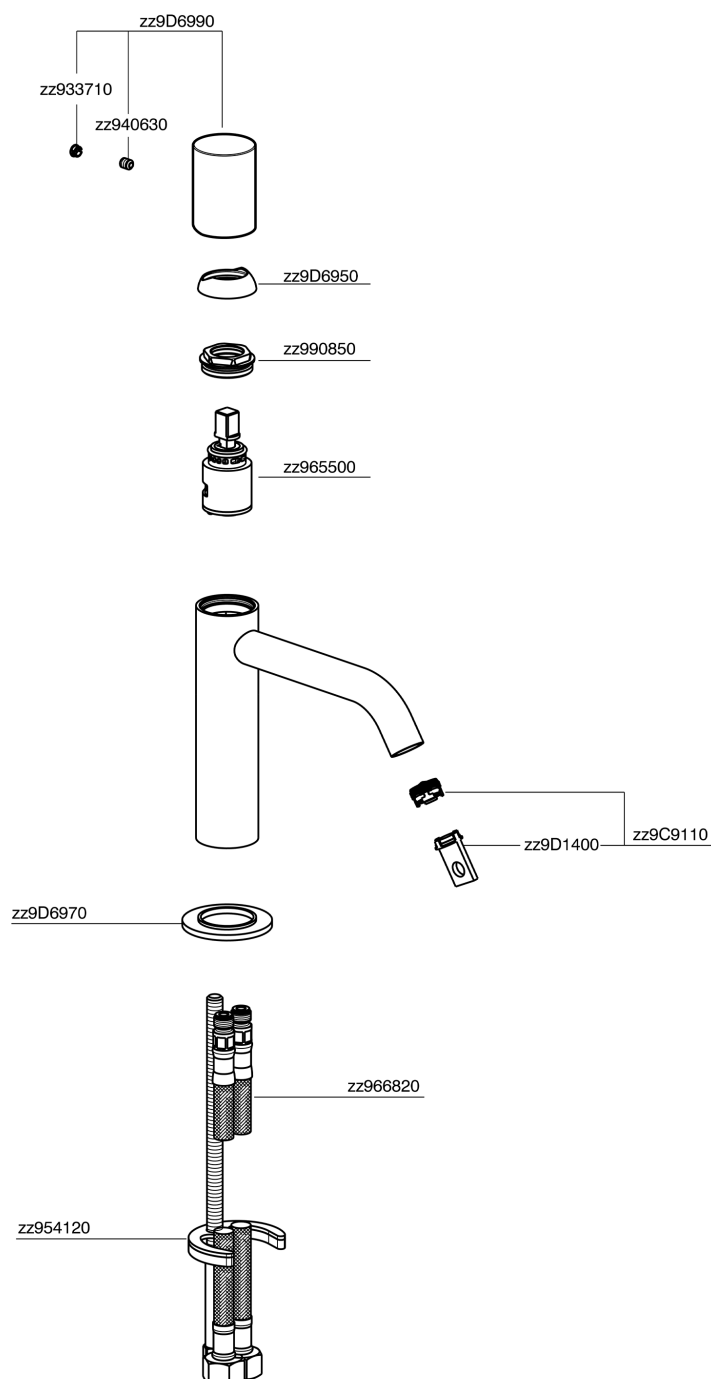

Single lever 'large' washbasin mixer SMOOTH X32_X3000504

MODEL **X3000504**

Single lever 'large' washbasin mixer, without waste, G.3/8" stainless steel flexible hoses, with smooth lever, Inox AISI 316L

AVAILABLE FINISHINGS

-  **D1** D1 Brushed Inox
-  **5H** 5H Dark Brass Brushed
-  **5L** 5L Brushed Black Titanium
-  **5N** 5N Brushed Rose Gold

CHARACTERISTICS

Cartridge Spare Parts **ZZ96550000**

25 mm Cartridge

Single lever 'large' washbasin mixer SMOOTH X32_X3000504

X3000504

<https://en.cisal.it/single-lever-large-washbasin-mixer-smooth-x32-x3000504>

2026-04-06