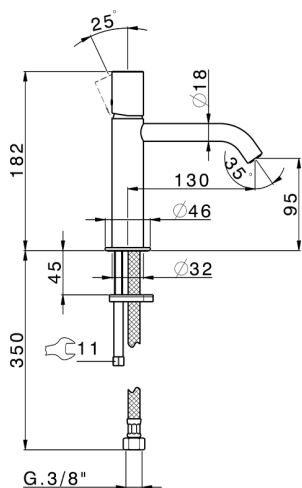

Single lever 'large' washbasin mixer SMOOTH X32_X3000504

MODEL **X3000504**

Single lever 'large' washbasin mixer, without waste, G.3/8" stainless steel flexible hoses, with smooth lever, Inox AISI 316L

AVAILABLE FINISHINGS

-  **D1** D1 Brushed Inox
-  **5H** 5H Dark Brass Brushed
-  **5L** 5L Brushed Black Titanium
-  **5N** 5N Brushed Rose Gold

CHARACTERISTICS

Cartridge Spare Parts **ZZ96550000**

25 mm Cartridge

Single lever 'large' washbasin mixer SMOOTH X32_X3000504

X3000504

<https://en.cisal.it/single-lever-large-washbasin-mixer-smooth-x32-x3000504>

2026-04-06