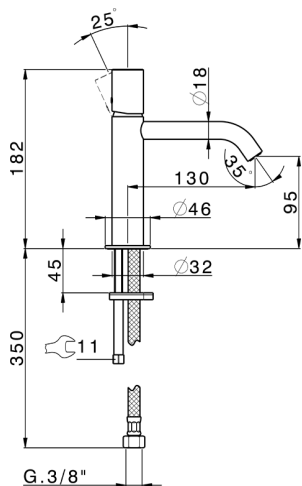

Single lever 'large' washbasin mixer SMOOTH X32_X3000504

MODEL **X3000504**

Single lever 'large' washbasin mixer, without waste, G.3/8" stainless steel flexible hoses, with smooth lever, Inox AISI 316L

AVAILABLE FINISHINGS

-  **D1** D1 Brushed Inox
-  **5H** 5H Dark Brass Brushed
-  **5L** 5L Brushed Black Titanium
-  **5N** 5N Brushed Rose Gold

CHARACTERISTICS

Cartridge Spare Parts **ZZ96550000**

25 mm Cartridge

Single lever 'large' washbasin mixer SMOOTH X32_X3000504

X3000504

<https://en.cisal.it/single-lever-large-washbasin-mixer-smooth-x32-x3000504>

2026-06-14