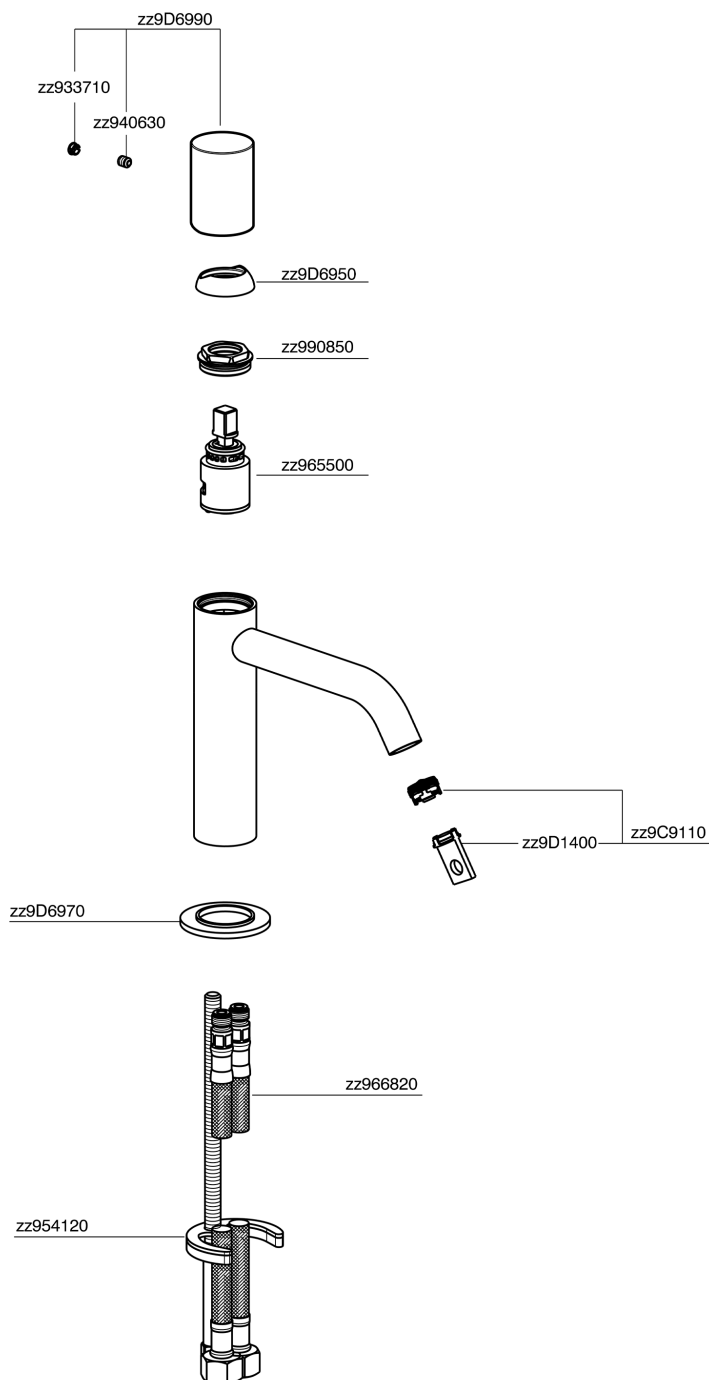

Single lever 'large' washbasin mixer SMOOTH X32_X3000504

MODEL **X3000504**

Single lever 'large' washbasin mixer, without waste, G.3/8" stainless steel flexible hoses, with smooth lever, Inox AISI 316L

AVAILABLE FINISHINGS

-  **D1** D1 Brushed Inox
-  **5H** 5H Dark Brass Brushed
-  **5L** 5L Brushed Black Titanium
-  **5N** 5N Brushed Rose Gold

CHARACTERISTICS

Cartridge Spare Parts **ZZ96550000**

25 mm Cartridge

Single lever 'large' washbasin mixer SMOOTH X32_X3000504

X3000504

<https://en.cisal.it/single-lever-large-washbasin-mixer-smooth-x32-x3000504>

2026-06-14