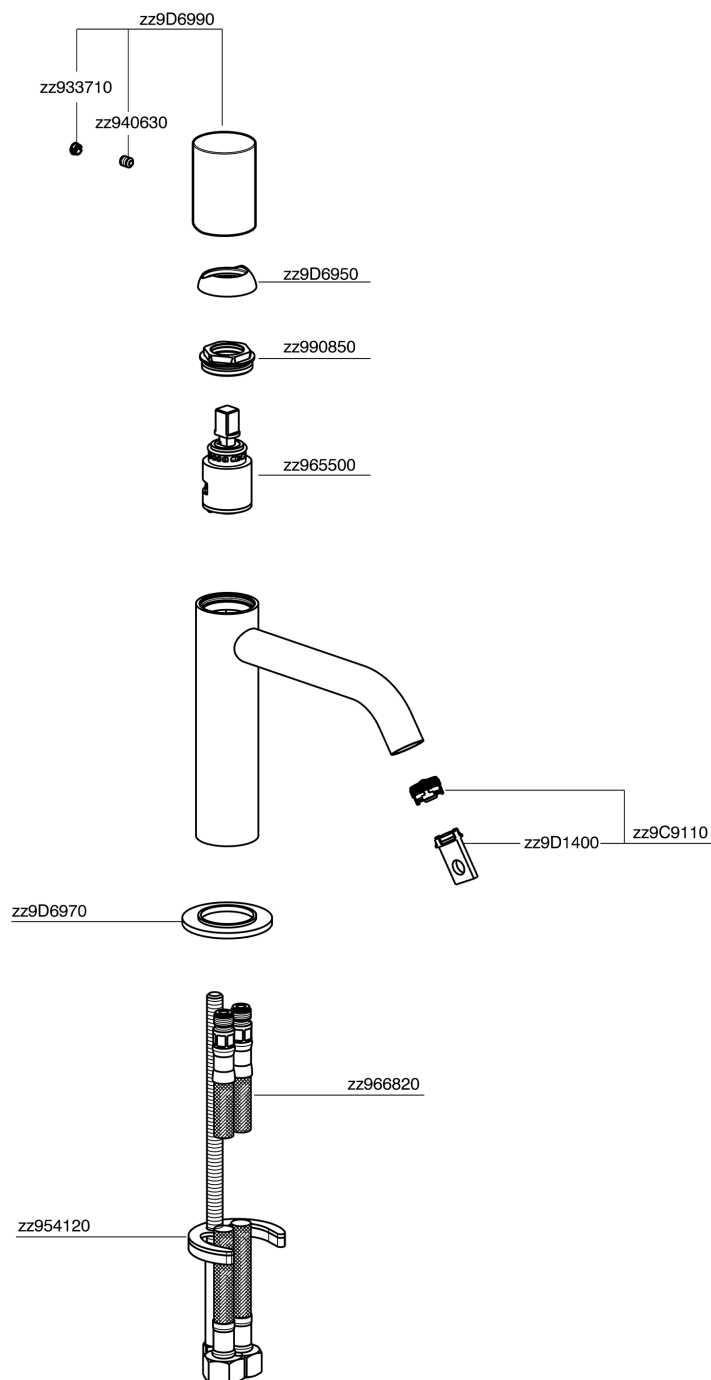

Single lever 'large' washbasin mixer SMOOTH X32_X3000504

MODEL **X3000504**

Single lever 'large' washbasin mixer, without waste, G.3/8" stainless steel flexible hoses, with smooth lever, Inox AISI 316L

AVAILABLE FINISHINGS

-  **D1** D1 Brushed Inox
-  **5H** 5H Dark Brass Brushed
-  **5L** 5L Brushed Black Titanium
-  **5N** 5N Brushed Rose Gold

CHARACTERISTICS

Cartridge Spare Parts **ZZ96550000**

25 mm Cartridge

Single lever 'large' washbasin mixer SMOOTH X32_X3000504

X3000504

<https://en.cisal.it/single-lever-large-washbasin-mixer-smooth-x32-x3000504>

2026-06-14