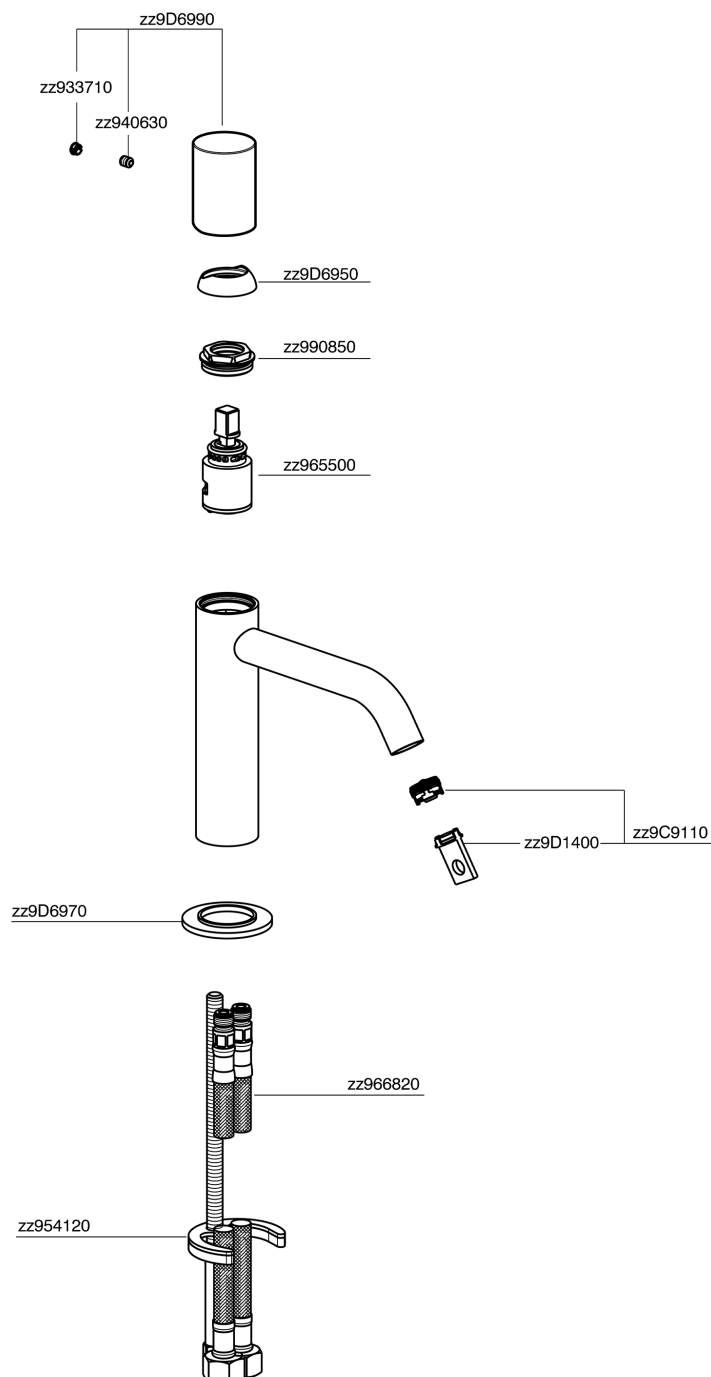

Single lever 'large' washbasin mixer SMOOTH X32_X3000504

X3000504

<https://en.cisal.it/single-lever-large-washbasin-mixer-smooth-x32-x3000504>

2026-05-17