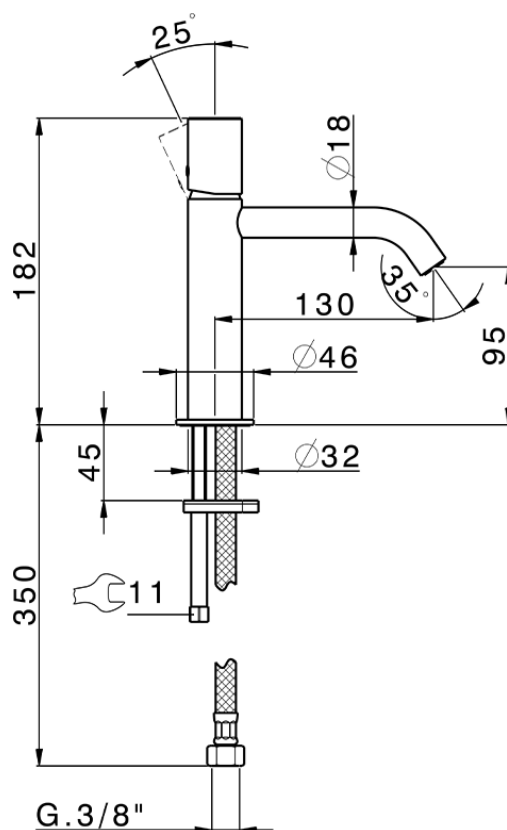

Single lever 'large' washbasin mixer SMOOTH X32_X3000504

X3000504

<https://en.cisal.it/single-lever-large-washbasin-mixer-smooth-x32-x3000504>

2026-04-06