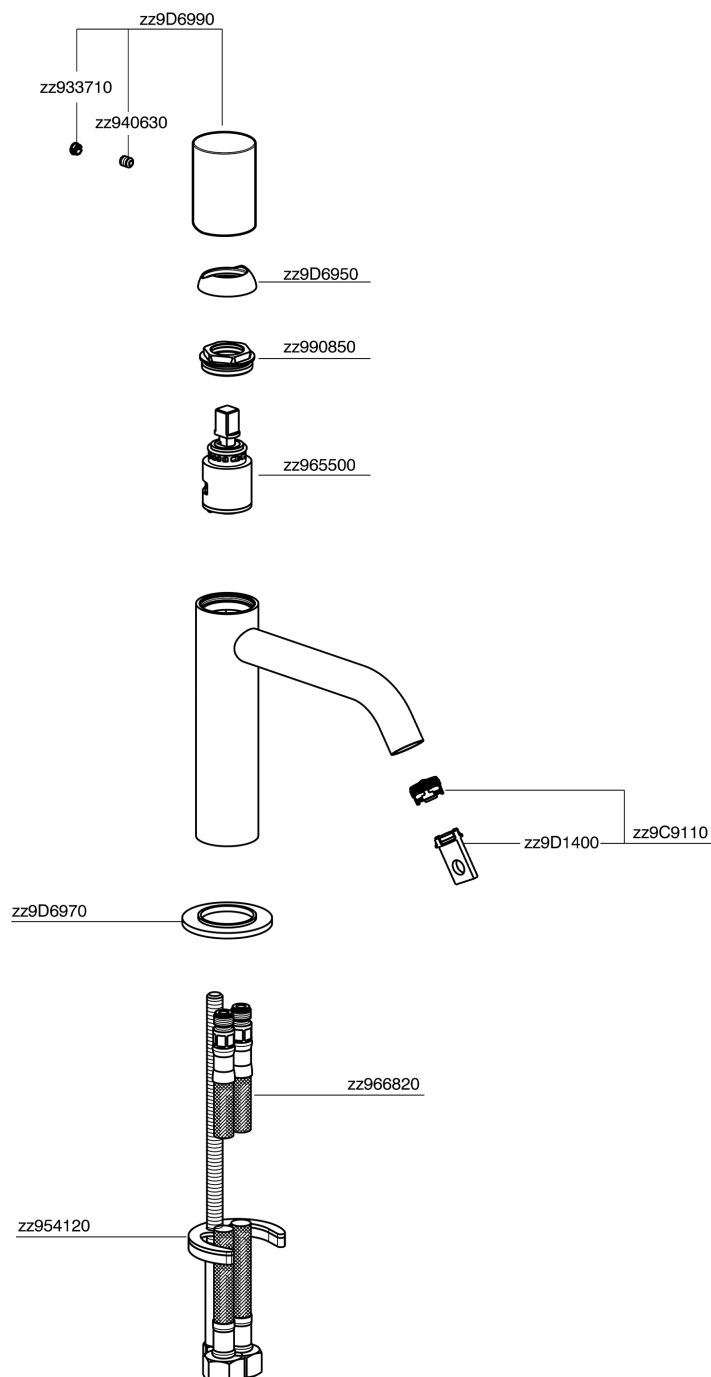

Single lever 'large' washbasin mixer SMOOTH X32_X3000504

MODEL **X3000504**

Single lever 'large' washbasin mixer, without waste, G.3/8" stainless steel flexible hoses, with smooth lever, Inox AISI 316L

AVAILABLE FINISHINGS

-  **D1** D1 Brushed Inox
-  **5H** 5H Dark Brass Brushed
-  **5L** 5L Brushed Black Titanium
-  **5N** 5N Brushed Rose Gold

CHARACTERISTICS

Cartridge Spare Parts **ZZ96550000**

25 mm Cartridge

Single lever 'large' washbasin mixer SMOOTH X32_X3000504

X3000504

<https://en.cisal.it/single-lever-large-washbasin-mixer-smooth-x32-x3000504>

2026-06-13