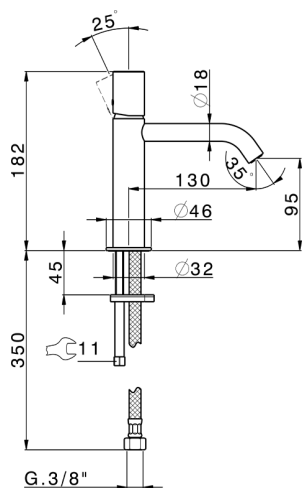

Single lever 'large' washbasin mixer SMOOTH X32_X3000504

MODEL **X3000504**

Single lever 'large' washbasin mixer, without waste, G.3/8" stainless steel flexible hoses, with smooth lever, Inox AISI 316L

AVAILABLE FINISHINGS

-  **D1** D1 Brushed Inox
-  **5H** 5H Dark Brass Brushed
-  **5L** 5L Brushed Black Titanium
-  **5N** 5N Brushed Rose Gold

CHARACTERISTICS

Cartridge Spare Parts **ZZ96550000**

25 mm Cartridge

Single lever 'large' washbasin mixer SMOOTH X32_X3000504

X3000504

<https://en.cisal.it/single-lever-large-washbasin-mixer-smooth-x32-x3000504>

2026-04-08