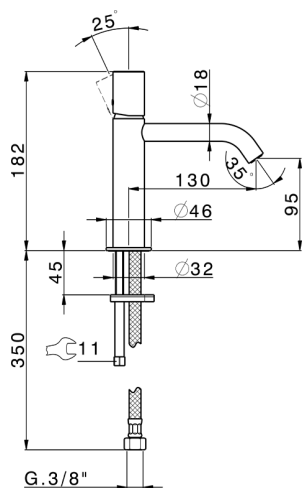

Single lever 'large' washbasin mixer SMOOTH X32_X3000504

MODEL **X3000504**

Single lever 'large' washbasin mixer, without waste, G.3/8" stainless steel flexible hoses, with smooth lever, Inox AISI 316L

AVAILABLE FINISHINGS

-  **D1** D1 Brushed Inox
-  **5H** 5H Dark Brass Brushed
-  **5L** 5L Brushed Black Titanium
-  **5N** 5N Brushed Rose Gold

CHARACTERISTICS

Cartridge Spare Parts **ZZ96550000**

25 mm Cartridge

Single lever 'large' washbasin mixer SMOOTH X32_X3000504

X3000504

<https://en.cisal.it/single-lever-large-washbasin-mixer-smooth-x32-x3000504>

2026-06-13