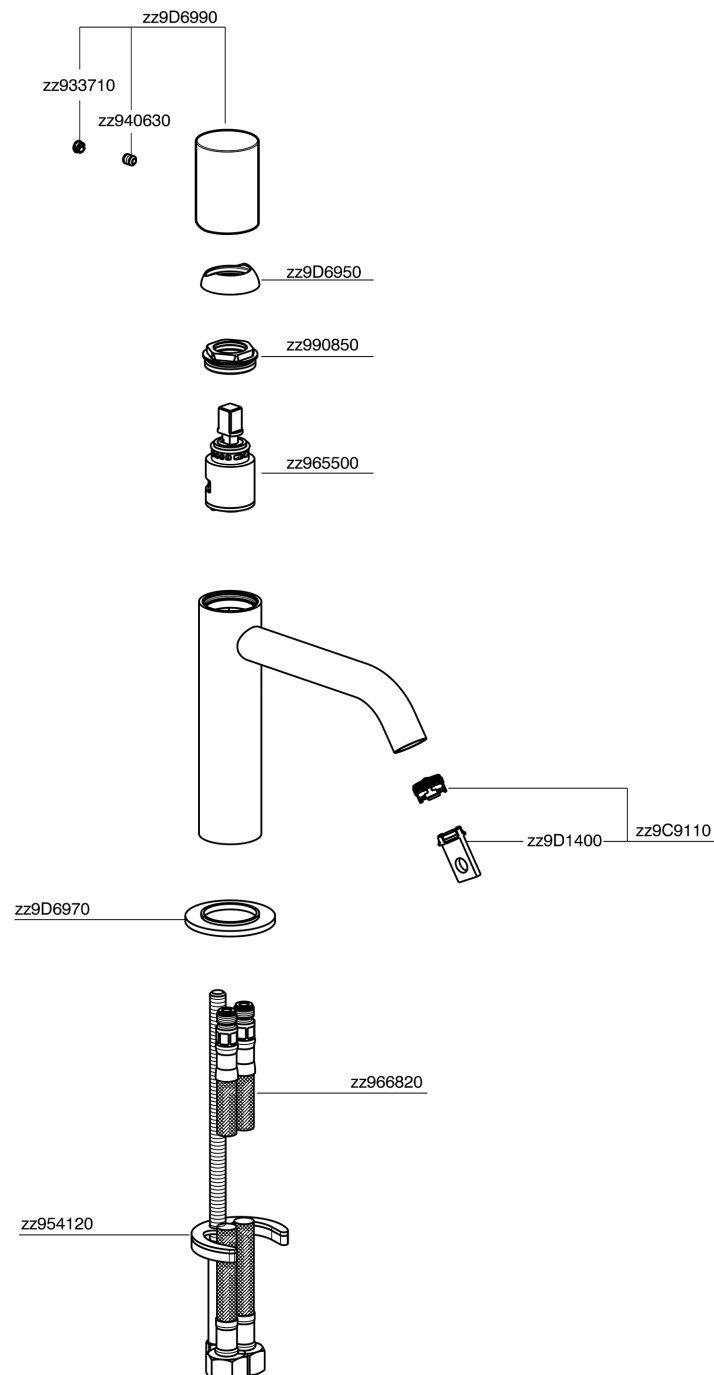

Single lever 'large' washbasin mixer SMOOTH X32_X3000504

MODEL **X3000504**

Single lever 'large' washbasin mixer, without waste, G.3/8" stainless steel flexible hoses, with smooth lever, Inox AISI 316L

AVAILABLE FINISHINGS

-  **D1** D1 Brushed Inox
-  **5H** 5H Dark Brass Brushed
-  **5L** 5L Brushed Black Titanium
-  **5N** 5N Brushed Rose Gold

CHARACTERISTICS

Cartridge Spare Parts **ZZ96550000**

25 mm Cartridge

Single lever 'large' washbasin mixer SMOOTH X32_X3000504

X3000504

<https://en.cisal.it/single-lever-large-washbasin-mixer-smooth-x32-x3000504>

2026-04-08