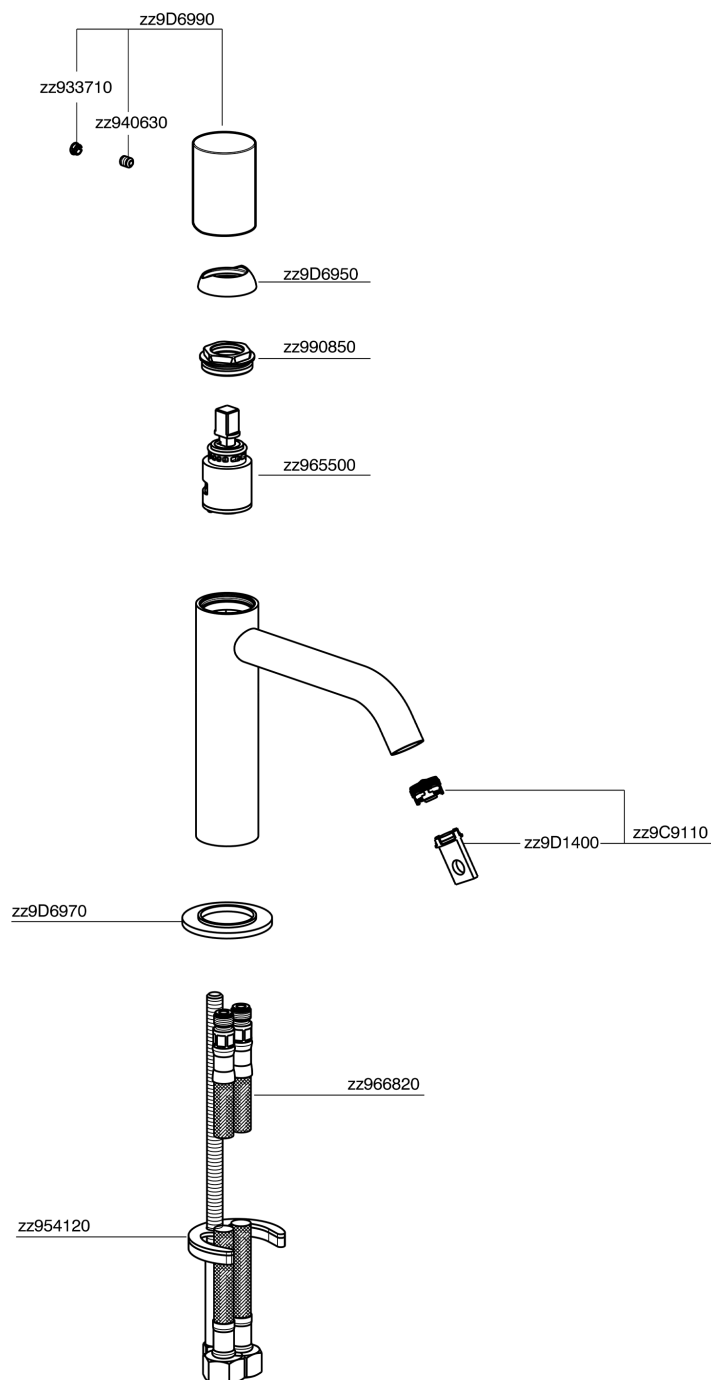

Single lever 'large' washbasin mixer SMOOTH X32_X3000504

X3000504

<https://en.cisal.it/single-lever-large-washbasin-mixer-smooth-x32-x3000504>

2026-06-14