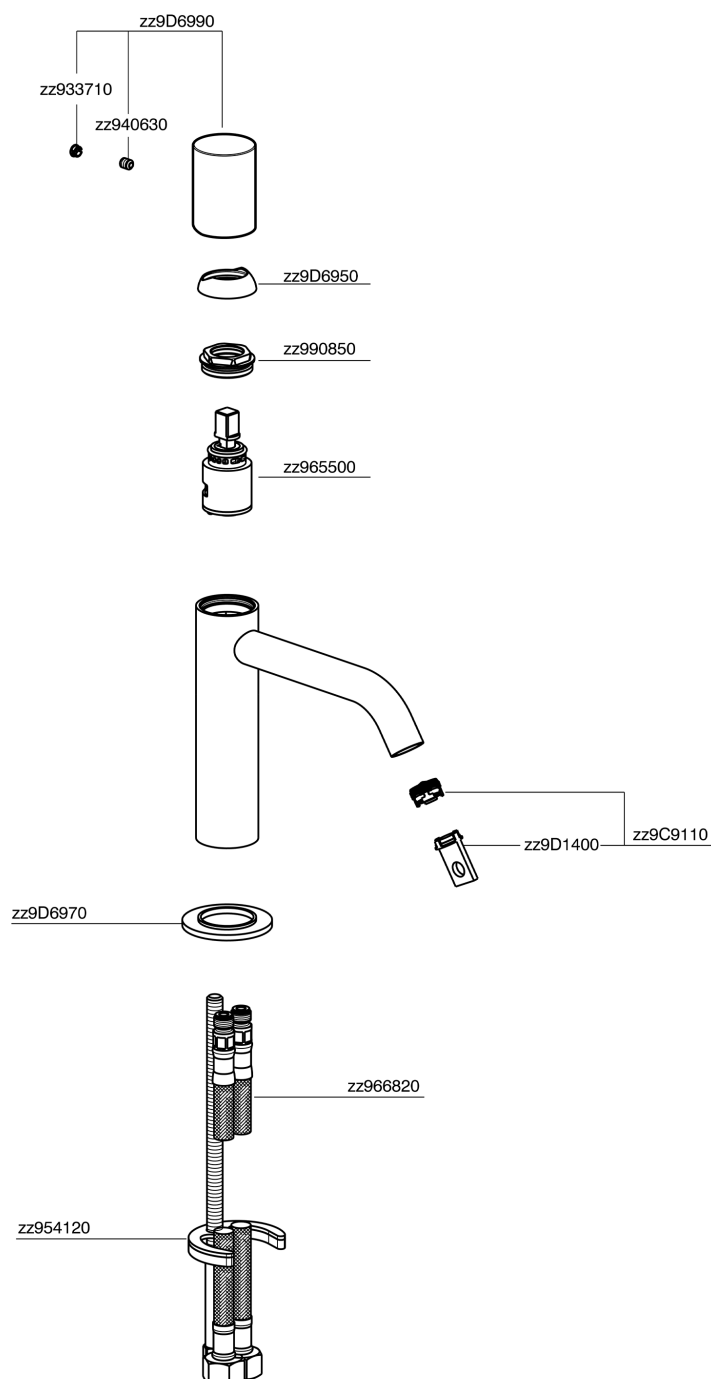

Single lever 'large' washbasin mixer SMOOTH X32_X3000504

X3000504

<https://en.cisal.it/single-lever-large-washbasin-mixer-smooth-x32-x3000504>

2026-04-26