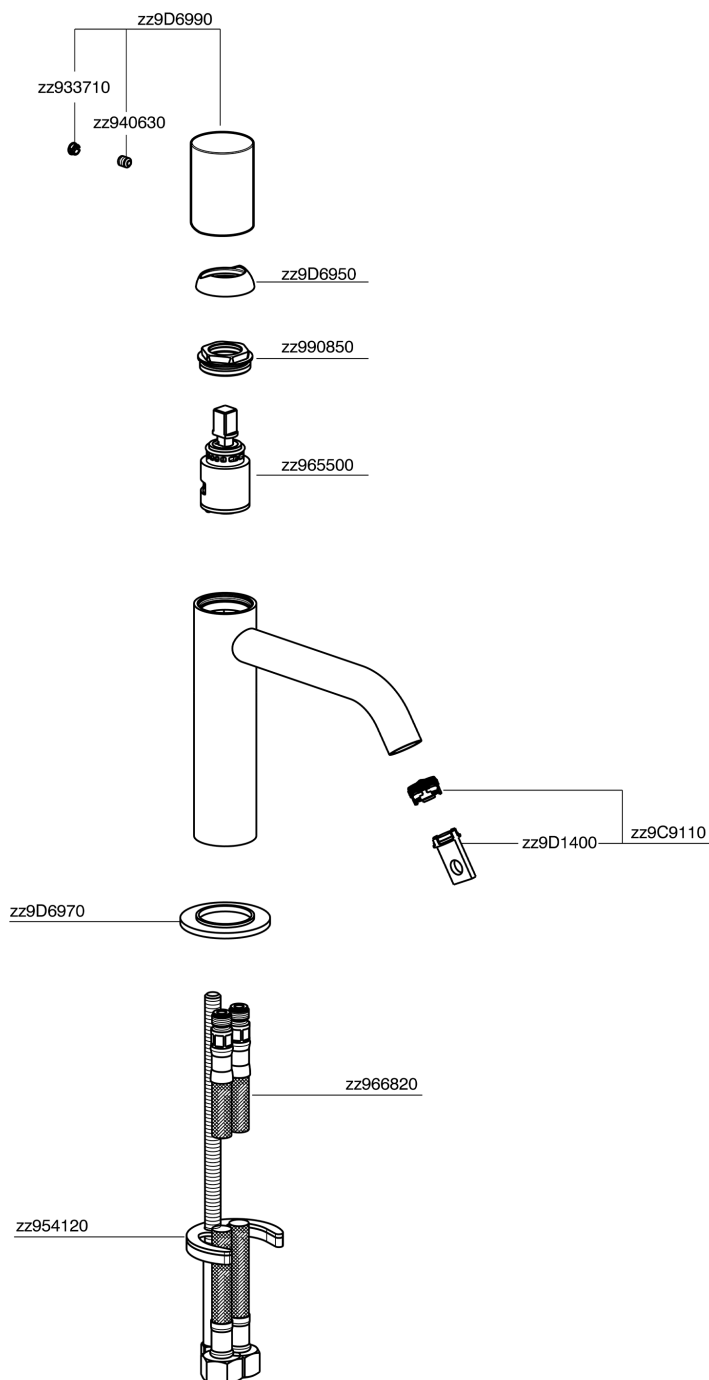

Single lever 'large' washbasin mixer SMOOTH X32_X3000504

X3000504

<https://en.cisal.it/single-lever-large-washbasin-mixer-smooth-x32-x3000504>

2026-06-14