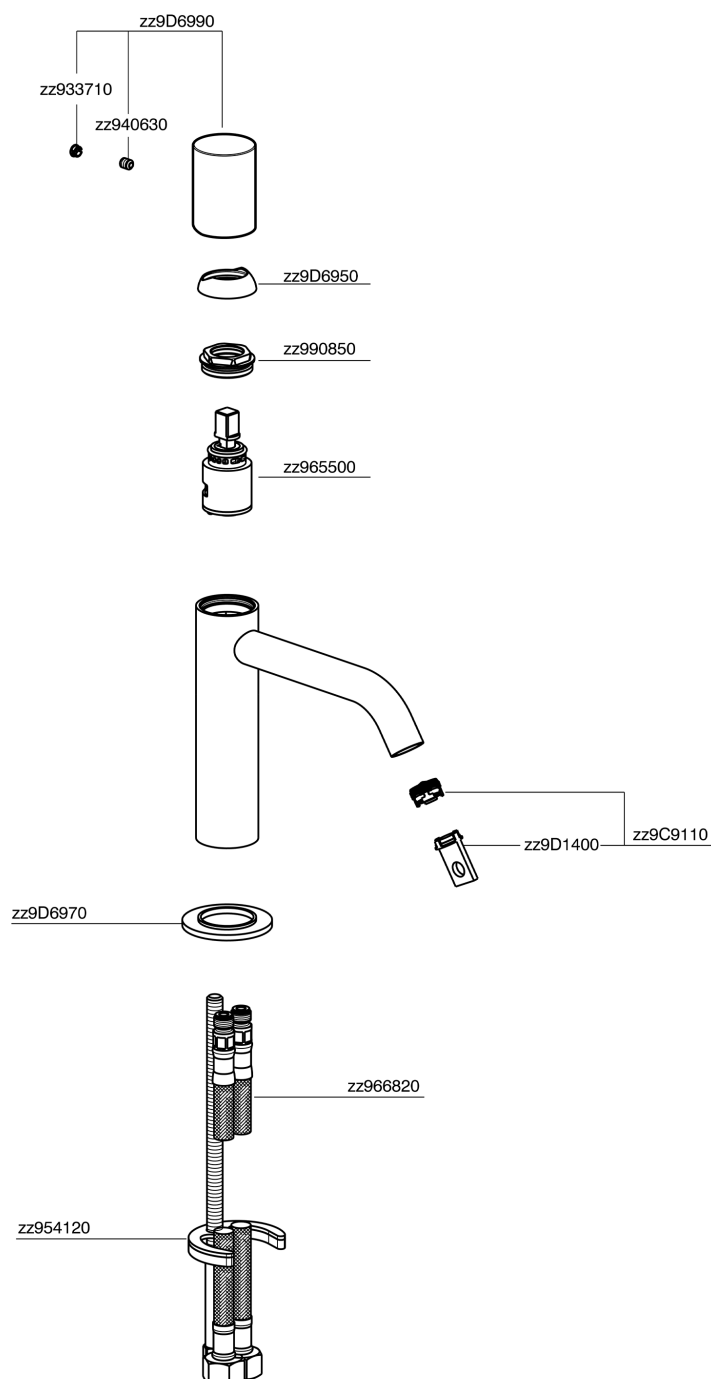

Single lever 'large' washbasin mixer SMOOTH X32_X3000504

X3000504

<https://en.cisal.it/single-lever-large-washbasin-mixer-smooth-x32-x3000504>

2026-04-06