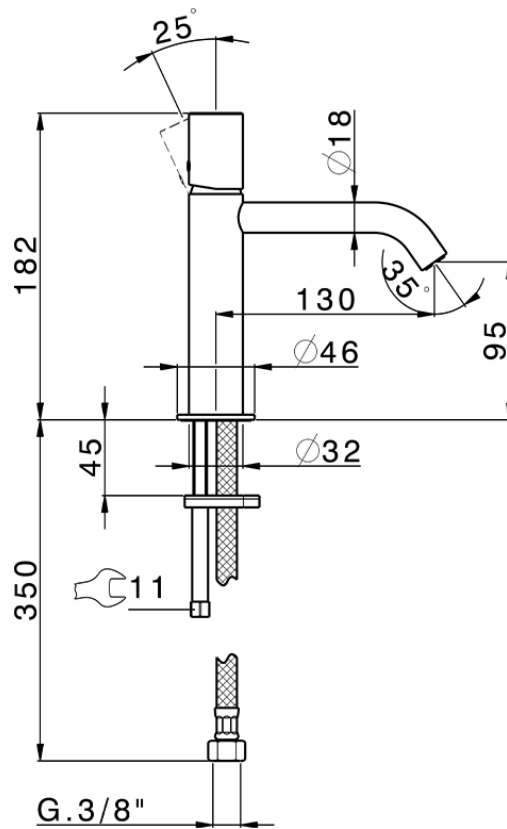

Single lever 'large' washbasin mixer SMOOTH X32_X3000504

X3000504

<https://en.cisal.it/single-lever-large-washbasin-mixer-smooth-x32-x3000504>

2026-04-26