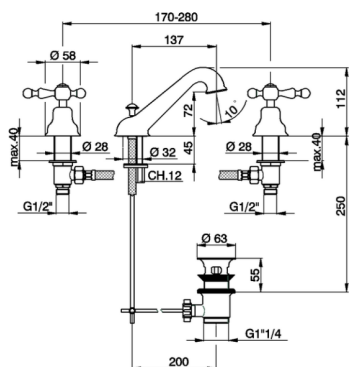

3 hole washbasin mixer ARCANA AMERICA_AA001020

MODEL **AA001020**

3 hole washbasin mixer, with automatic 1"1/4 automatic pop-up waste

AVAILABLE FINISHINGS

-  **21** 21 Chrome
-  **24** 24 Gold
-  **26** 26 Old Copper
-  **27** 27 Old Bronze
-  **2A** 2A Satin Brushed Nickel
-  **74** 74 Chrome/Gold