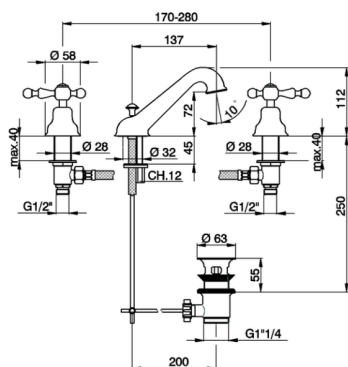

3 hole washbasin mixer ARCANA AMERICA_AA001020

MODEL **AA001020**

3 hole washbasin mixer, with automatic 1"1/4 automatic pop-up waste

AVAILABLE FINISHINGS

-  **21** 21 Chrome
-  **24** 24 Gold
-  **26** 26 Old Copper
-  **27** 27 Old Bronze
-  **2A** 2A Satin Brushed Nickel
-  **74** 74 Chrome/Gold