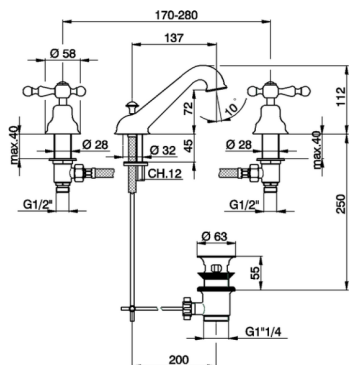

CHARACTERISTICS

2026-05-01