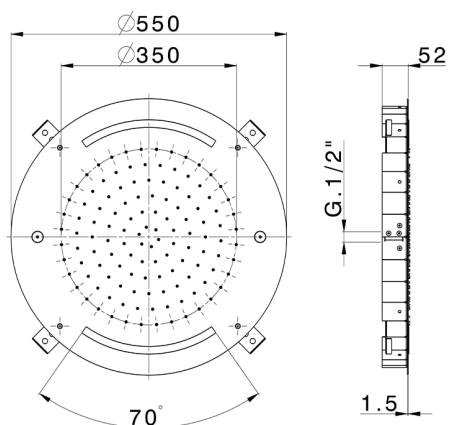

Ø 550 mm Chromotherapy Ceiling showerhead ZEN SHOWER_ZS0C0045

MODEL **ZS0C0045**

Ø 550 mm Chromotherapy Ceiling showerhead, rain, spraying and chromotherapy functions, built-in control included, Stainless Steel AISI 304

AVAILABLE FINISHINGS

- **40** 40 Matt Black
- **4Q** 4Q Matt White
- **5G** 5G Rose Gold
- **D1** D1 Brushed Inox
- **D2** D2 Polished Inox

CHARACTERISTICS

2024-12-22