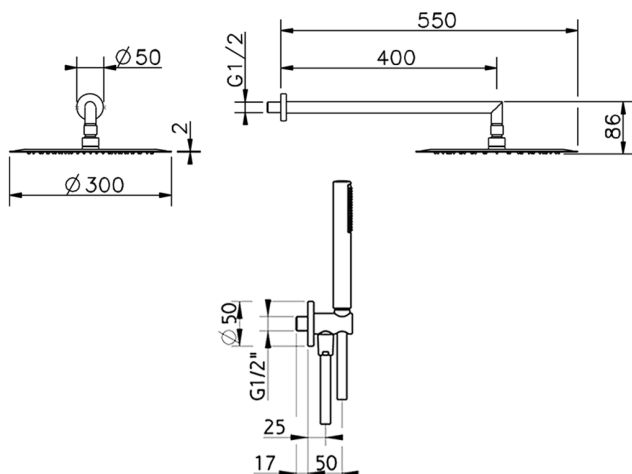

Arm and Shower Set with wall elbow integrated, 400 mm shower arm, 300 mm round showerhead 2 mm thick INOX, ABS minimalistic one spray handshower, 1/2" wall elbow, 150 cm smooth SILVERFLEX Flexible Hose

AVAILABLE FINISHINGS

21 21 Chrome

CHARACTERISTICS