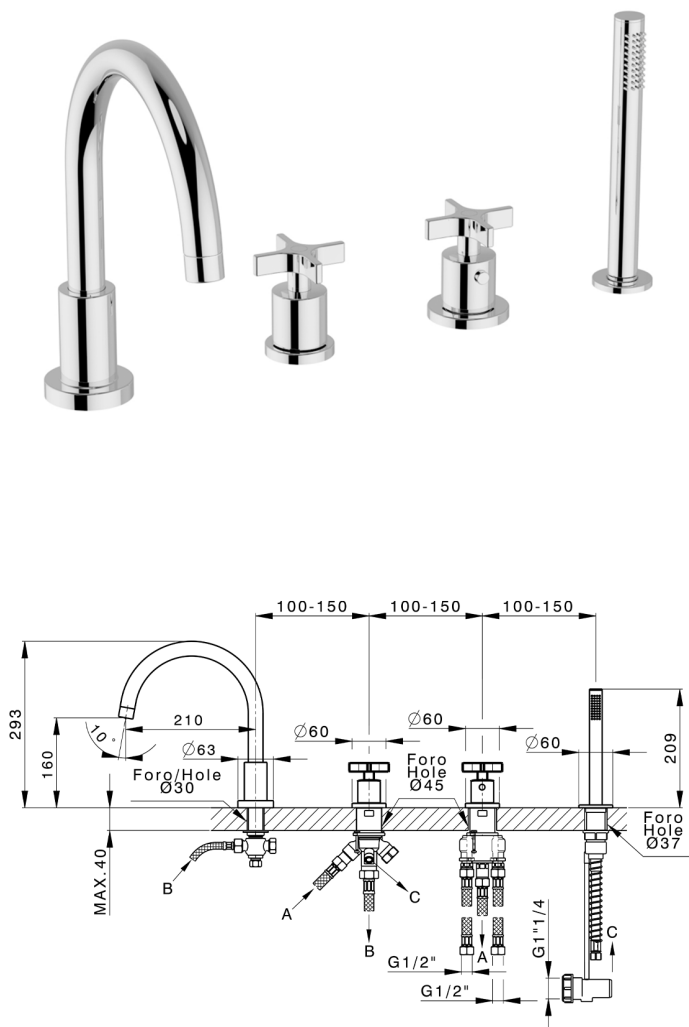

Thermostatic deck-mounted 4-hole mixer GRACE_GST76010

MODEL **GST76010**

Thermostatic deck-mounted 4-hole mixer, 2 outlet diverter, 22,5 mm Brass One Spray handshower, 150 cm pull-out flexible hose

AVAILABLE FINISHINGS

-  **21** 21 Chrome
-  **2F** 2F Brushed Nickel
-  **2W** 2W Brushed Gold
-  **5H** 5H Dark Brass Brushed
-  **5L** 5L Brushed Black Titanium
-  **6T** 6T Chrome/Matt Black

CHARACTERISTICS

Cartridge Spare Parts **24.04A.PP**

8x20 Plus P Thermostatic Valve

2026-04-30