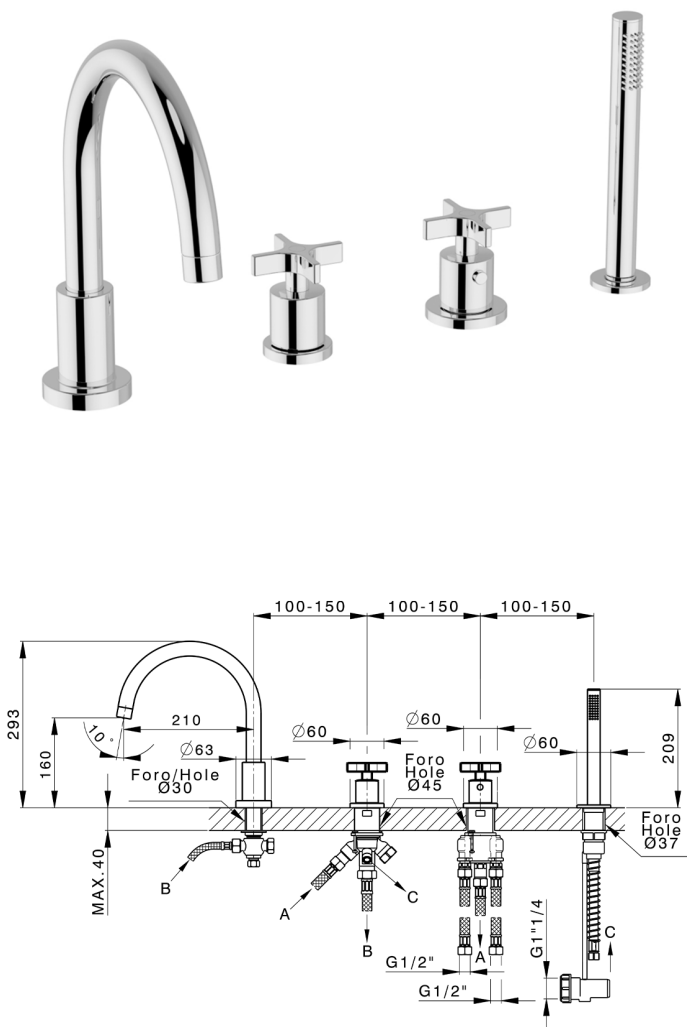

Thermostatic deck-mounted 4-hole mixer GRACE_GST76010

MODEL **GST76010**

Thermostatic deck-mounted 4-hole mixer, 2 outlet diverter, 22,5 mm Brass One Spray handshower, 150 cm pull-out flexible hose

AVAILABLE FINISHINGS

-  **21** 21 Chrome
-  **2F** 2F Brushed Nickel
-  **2W** 2W Brushed Gold
-  **5H** 5H Dark Brass Brushed
-  **5L** 5L Brushed Black Titanium
-  **6T** 6T Chrome/Matt Black

CHARACTERISTICS

Cartridge Spare Parts **24.04A.PP**

8x20 Plus P Thermostatic Valve

2026-06-13