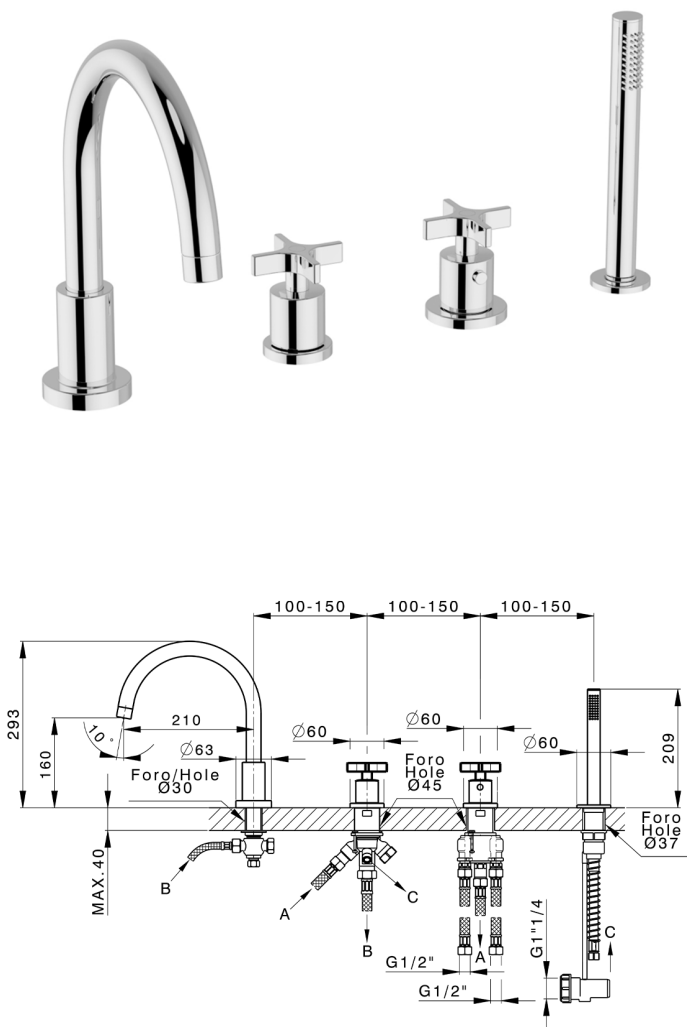

## Thermostatic deck-mounted 4-hole mixer GRACE\_GST76010

MODEL **GST76010**

Thermostatic deck-mounted 4-hole mixer, 2 outlet diverter, 22,5 mm Brass One Spray handshower, 150 cm pull-out flexible hose

### AVAILABLE FINISHINGS

-  **21** 21 Chrome
-  **2F** 2F Brushed Nickel
-  **2W** 2W Brushed Gold
-  **5H** 5H Dark Brass Brushed
-  **5L** 5L Brushed Black Titanium
-  **6T** 6T Chrome/Matt Black

### CHARACTERISTICS

Cartridge Spare Parts **24.04A.PP**

**8x20 Plus P Thermostatic Valve**

2026-05-19