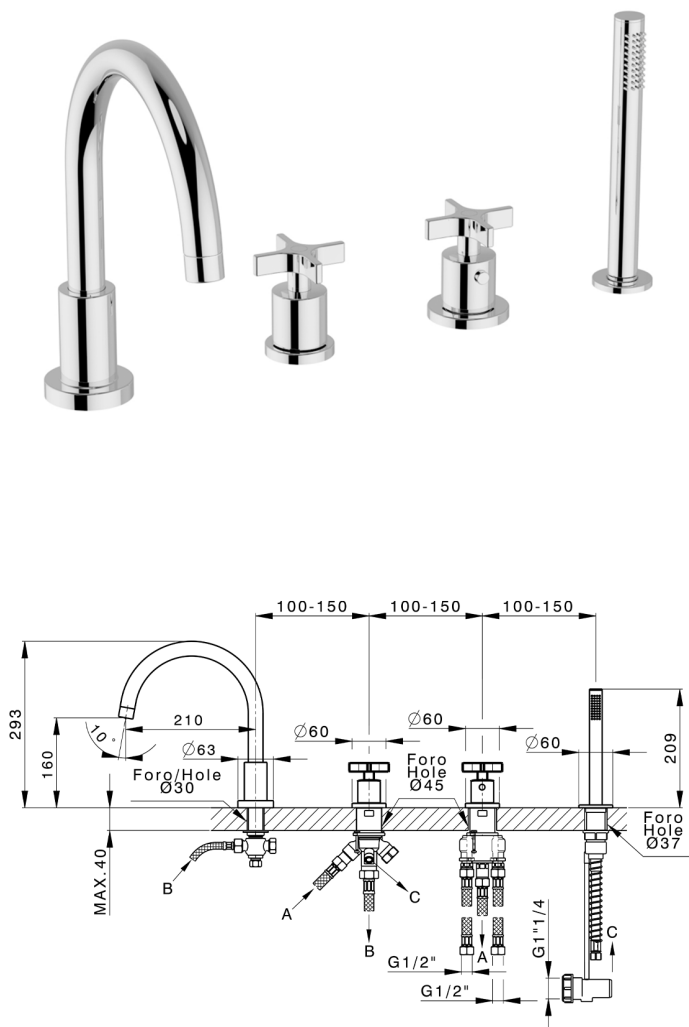

## Thermostatic deck-mounted 4-hole mixer GRACE\_GST76010

MODEL **GST76010**

Thermostatic deck-mounted 4-hole mixer, 2 outlet diverter, 22,5 mm Brass One Spray handshower, 150 cm pull-out flexible hose

### AVAILABLE FINISHINGS

-  **21** 21 Chrome
-  **2F** 2F Brushed Nickel
-  **2W** 2W Brushed Gold
-  **5H** 5H Dark Brass Brushed
-  **5L** 5L Brushed Black Titanium
-  **6T** 6T Chrome/Matt Black

### CHARACTERISTICS

Cartridge Spare Parts **24.04A.PP**

**8x20 Plus P Thermostatic Valve**

2026-04-28