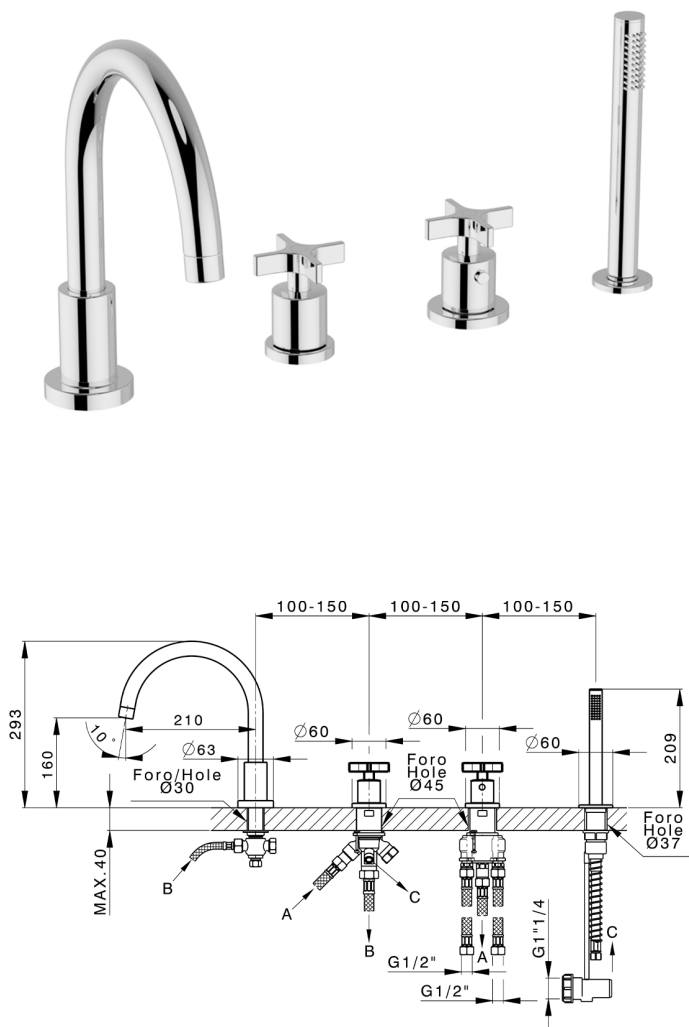

Thermostatic deck-mounted 4-hole mixer GRACE_GST76010

MODEL **GST76010**

Thermostatic deck-mounted 4-hole mixer, 2 outlet diverter, 22,5 mm Brass One Spray handshower, 150 cm pull-out flexible hose

AVAILABLE FINISHINGS

-  **21** 21 Chrome
-  **2F** 2F Brushed Nickel
-  **2W** 2W Brushed Gold
-  **5H** 5H Dark Brass Brushed
-  **5L** 5L Brushed Black Titanium
-  **6T** 6T Chrome/Matt Black

CHARACTERISTICS

Cartridge Spare Parts **24.04A.PP**

8x20 Plus P Thermostatic Valve

2026-04-08