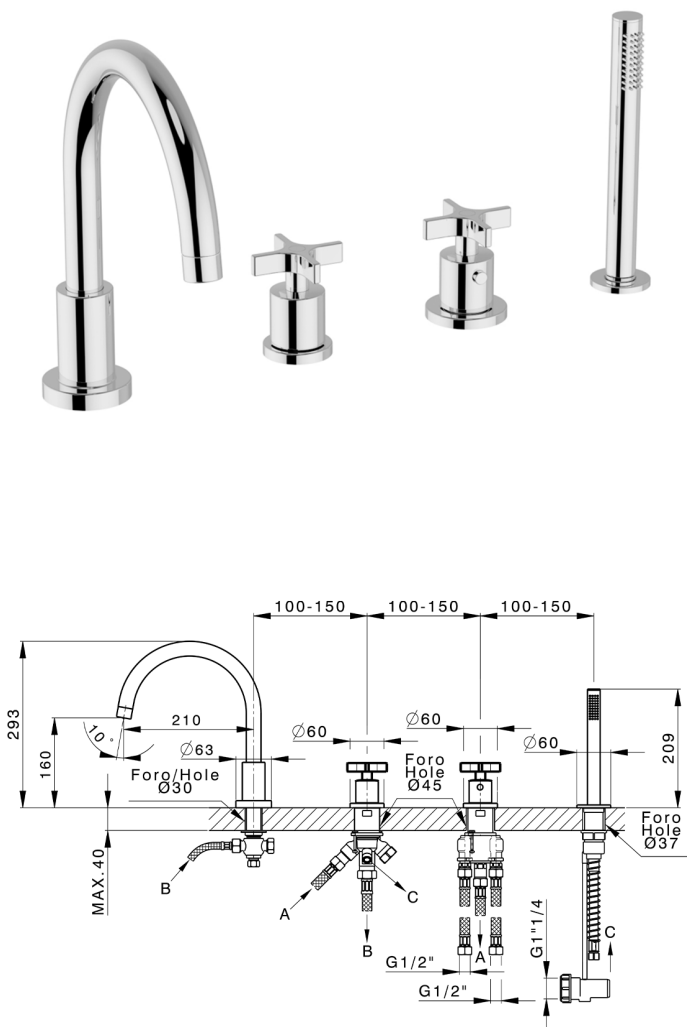

Thermostatic deck-mounted 4-hole mixer GRACE_GST76010

MODEL **GST76010**

Thermostatic deck-mounted 4-hole mixer, 2 outlet diverter, 22,5 mm Brass One Spray handshower, 150 cm pull-out flexible hose

AVAILABLE FINISHINGS

-  **21** 21 Chrome
-  **2F** 2F Brushed Nickel
-  **2W** 2W Brushed Gold
-  **5H** 5H Dark Brass Brushed
-  **5L** 5L Brushed Black Titanium
-  **6T** 6T Chrome/Matt Black

CHARACTERISTICS

Cartridge Spare Parts **24.04A.PP**

8x20 Plus P Thermostatic Valve

2026-04-28