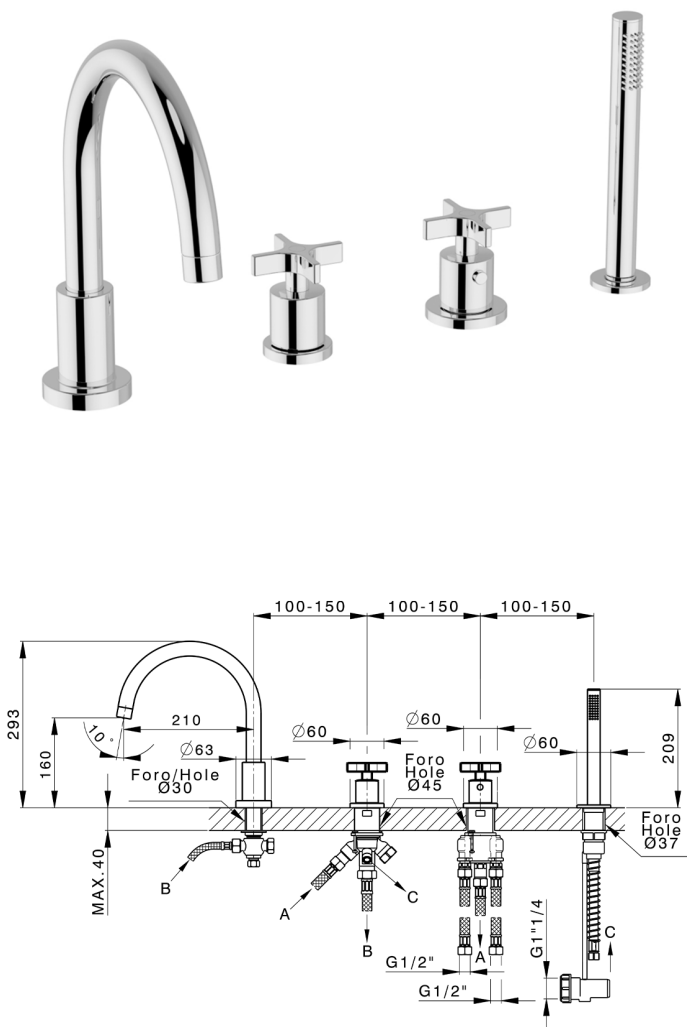

Thermostatic deck-mounted 4-hole mixer GRACE_GST76010

MODEL **GST76010**

Thermostatic deck-mounted 4-hole mixer, 2 outlet diverter, 22,5 mm Brass One Spray handshower, 150 cm pull-out flexible hose

AVAILABLE FINISHINGS

-  **21** 21 Chrome
-  **2F** 2F Brushed Nickel
-  **2W** 2W Brushed Gold
-  **5H** 5H Dark Brass Brushed
-  **5L** 5L Brushed Black Titanium
-  **6T** 6T Chrome/Matt Black

CHARACTERISTICS

Cartridge Spare Parts **24.04A.PP**

8x20 Plus P Thermostatic Valve

2026-05-19