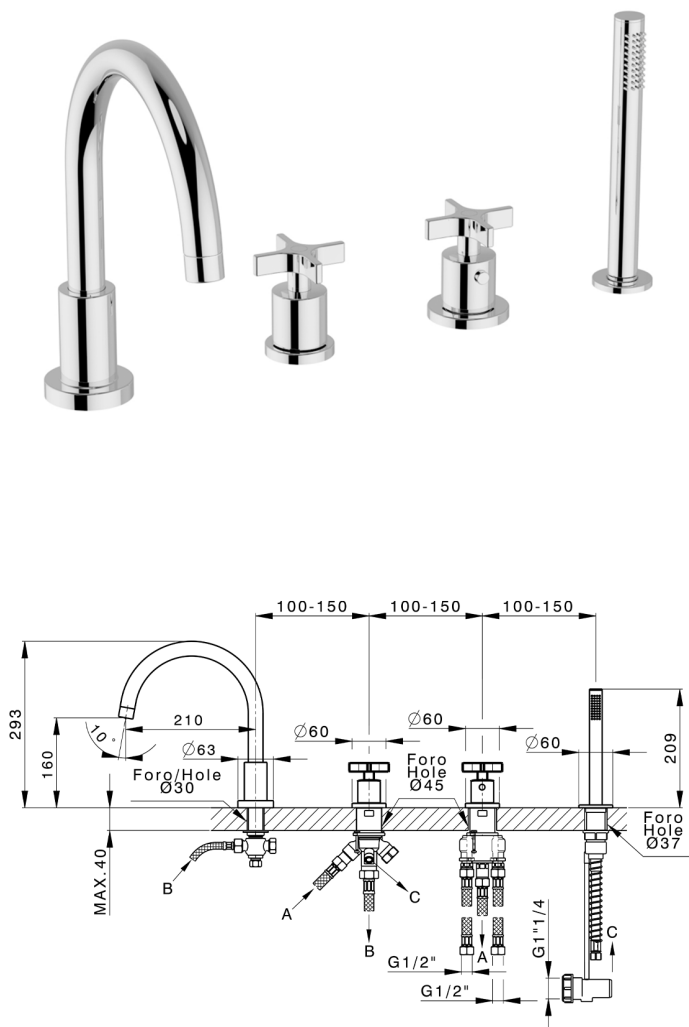

## Thermostatic deck-mounted 4-hole mixer GRACE\_GST76010

MODEL **GST76010**

Thermostatic deck-mounted 4-hole mixer, 2 outlet diverter, 22,5 mm Brass One Spray handshower, 150 cm pull-out flexible hose

### AVAILABLE FINISHINGS

-  **21** 21 Chrome
-  **2F** 2F Brushed Nickel
-  **2W** 2W Brushed Gold
-  **5H** 5H Dark Brass Brushed
-  **5L** 5L Brushed Black Titanium
-  **6T** 6T Chrome/Matt Black

### CHARACTERISTICS

Cartridge Spare Parts **24.04A.PP**

**8x20 Plus P Thermostatic Valve**

2026-04-08