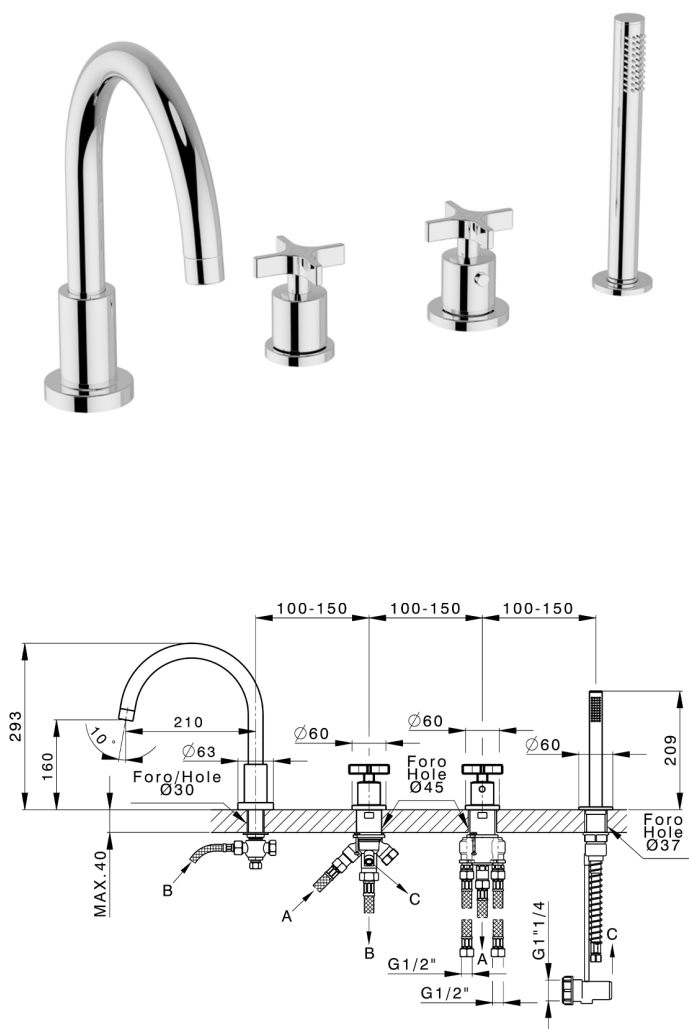

Thermostatic deck-mounted 4-hole mixer GRACE_GST76010

MODEL **GST76010**

Thermostatic deck-mounted 4-hole mixer, 2 outlet diverter, 22,5 mm Brass One Spray handshower, 150 cm pull-out flexible hose

AVAILABLE FINISHINGS

-  **21** 21 Chrome
-  **2F** 2F Brushed Nickel
-  **2W** 2W Brushed Gold
-  **5H** 5H Dark Brass Brushed
-  **5L** 5L Brushed Black Titanium
-  **6T** 6T Chrome/Matt Black

CHARACTERISTICS

Cartridge Spare Parts **24.04A.PP**

8x20 Plus P Thermostatic Valve

2026-04-10