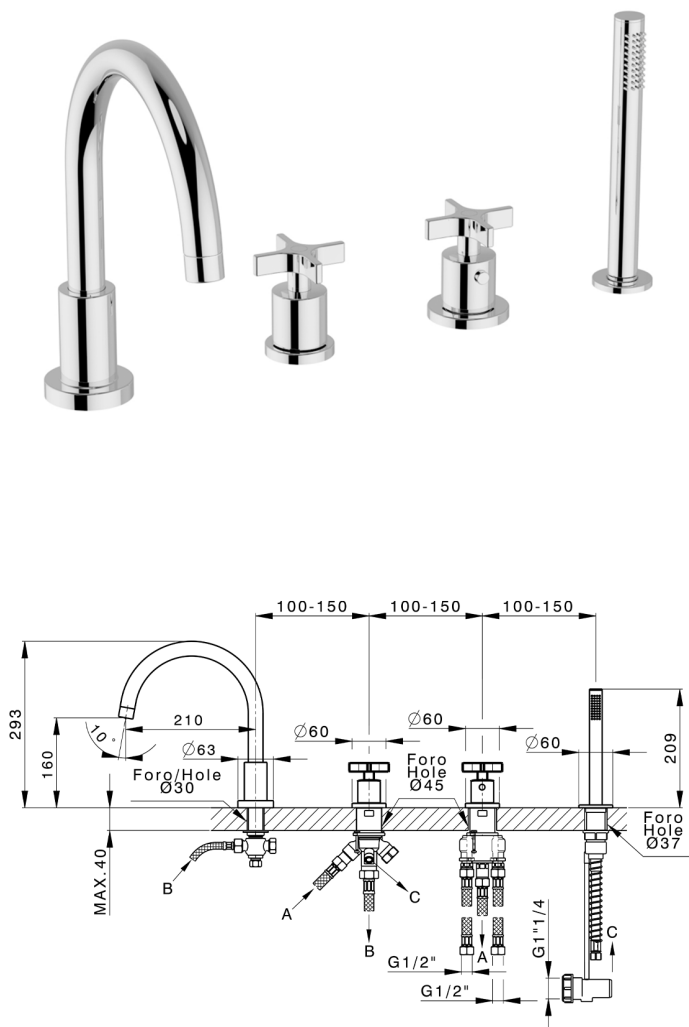

## Thermostatic deck-mounted 4-hole mixer GRACE\_GST76010

MODEL **GST76010**

Thermostatic deck-mounted 4-hole mixer, 2 outlet diverter, 22,5 mm Brass One Spray handshower, 150 cm pull-out flexible hose

### AVAILABLE FINISHINGS

-  **21** 21 Chrome
-  **2F** 2F Brushed Nickel
-  **2W** 2W Brushed Gold
-  **5H** 5H Dark Brass Brushed
-  **5L** 5L Brushed Black Titanium
-  **6T** 6T Chrome/Matt Black

### CHARACTERISTICS

Cartridge Spare Parts **24.04A.PP**

**8x20 Plus P Thermostatic Valve**

2026-06-13