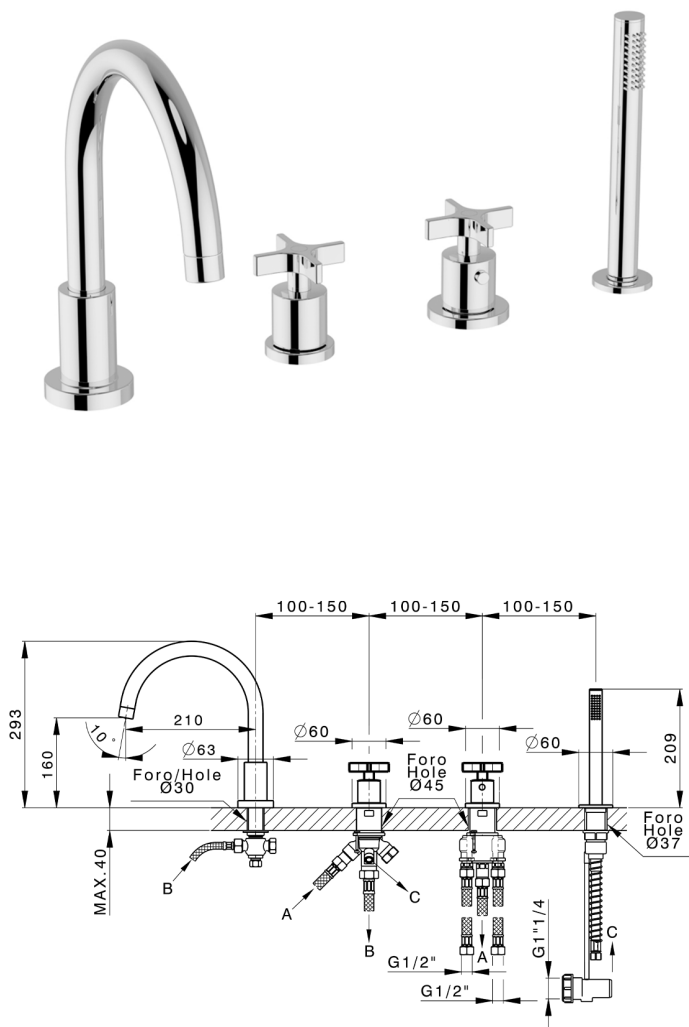

Thermostatic deck-mounted 4-hole mixer GRACE_GST76010

MODEL **GST76010**

Thermostatic deck-mounted 4-hole mixer, 2 outlet diverter, 22,5 mm Brass One Spray handshower, 150 cm pull-out flexible hose

AVAILABLE FINISHINGS

-  **21** 21 Chrome
-  **2F** 2F Brushed Nickel
-  **2W** 2W Brushed Gold
-  **5H** 5H Dark Brass Brushed
-  **5L** 5L Brushed Black Titanium
-  **6T** 6T Chrome/Matt Black

CHARACTERISTICS

Cartridge Spare Parts **24.04A.PP**

8x20 Plus P Thermostatic Valve

2026-04-29