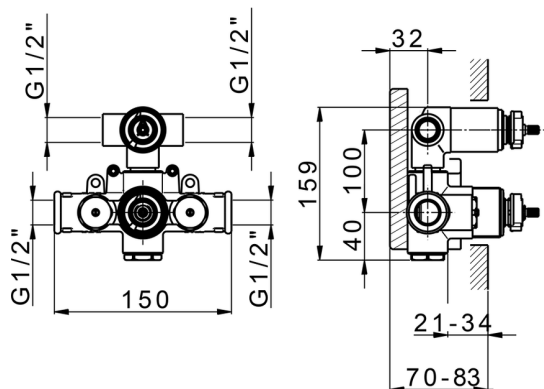

DeviaStop

The Cisal Devia Stop technology allows to adjust the water flow and to direct it to the selected output point (overhead soaker, hand shower, etc).

Thermostatic

The Cisal thermostatic is your personal water manager, helping you to handle, control and save water and energy.

2024-10-18