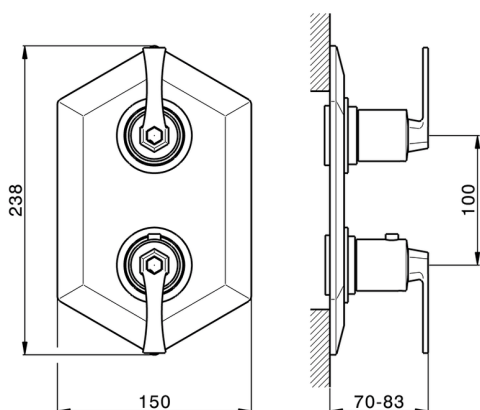

Exposed part for con.thermo.shower mixer, 2-outlet **CHERIE_CF019100**

MODEL **CF019100**

Exposed part for con.thermo.shower mixer, 2-outlet, with 2 outlet deviator, without concealed part, For item ZA019100

AVAILABLE FINISHINGS

- **6T** 6T Chrome/Matt Black
- **7C** 7C Gold/Matt Black
- **7D** 7D Polished Nickel/Matt Black
- **7E** 7E Rose Gold/Matt Black

CHARACTERISTICS

Installation **Concealed**
Required concealed parts **ZA019100**

Thermostatic

The Cisal thermostatic is your personal water manager, helping you to handle, control and save water and energy.