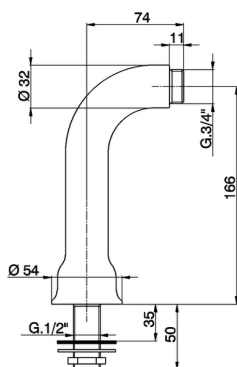

Pillar connection ARCANA COMPONENTS_AR003801

MODEL **AR003801**

Pillar connection

AVAILABLE FINISHINGS

-  **21** 21 Chrome
-  **24** 24 Gold
-  **26** 26 Old Copper
-  **27** 27 Old Bronze
-  **2A** 2A Satin Brushed Nickel