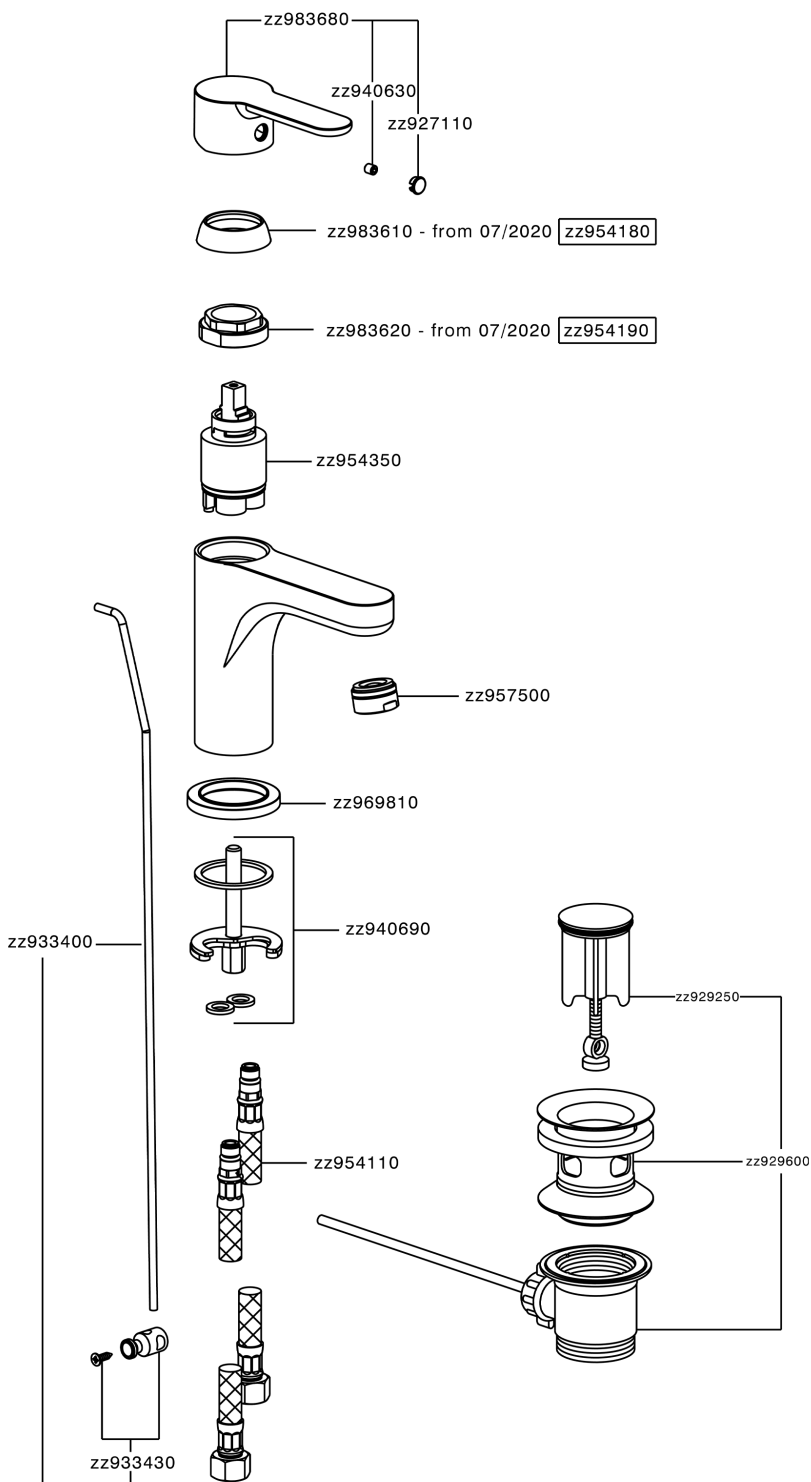

## Single lever 'large' washbasin mixer TENDER\_C2000490

C2000490

<https://en.cisal.it/single-lever-large-washbasin-mixer-tender-c2000490>

2026-06-14