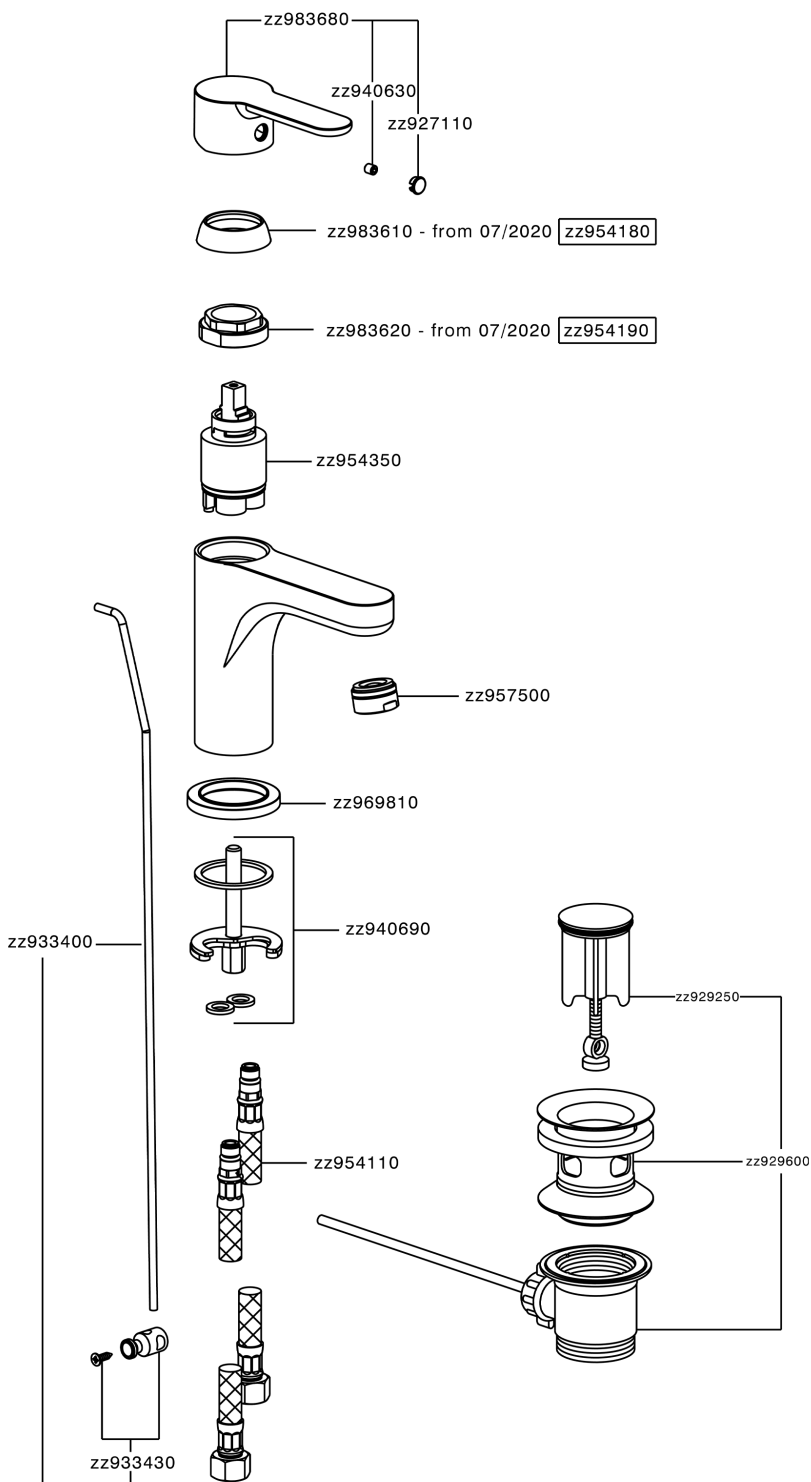

## Single lever 'large' washbasin mixer TENDER\_C2000490

C2000490

<https://en.cisal.it/single-lever-large-washbasin-mixer-tender-c2000490>

2026-04-08