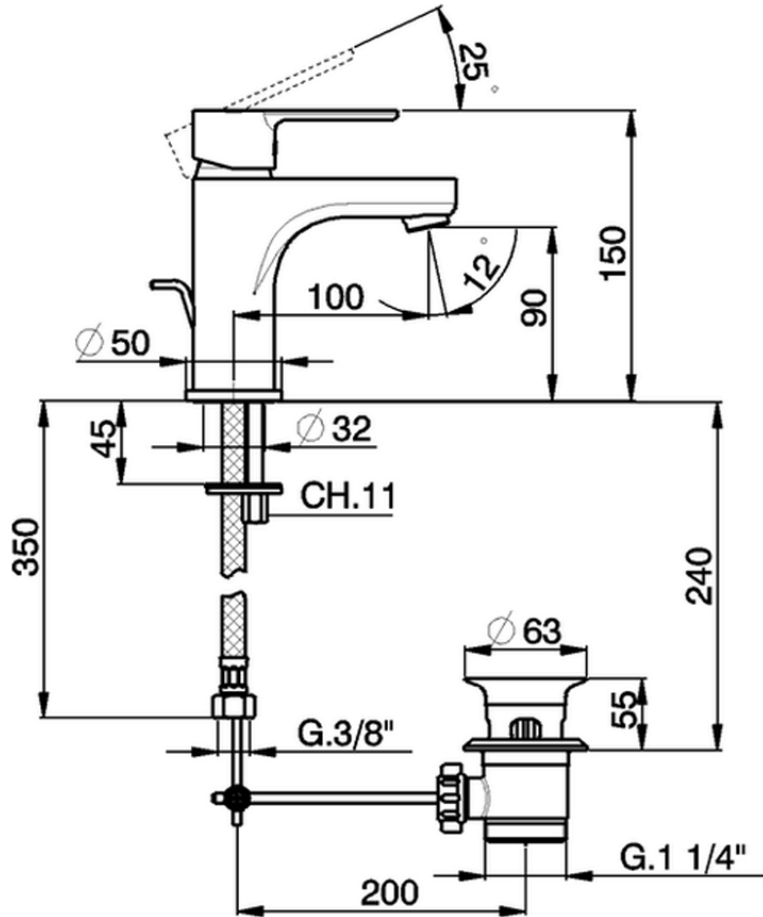

## Single lever 'large' washbasin mixer TENDER\_C2000490

C2000490

<https://en.cisal.it/single-lever-large-washbasin-mixer-tender-c2000490>

2026-04-08