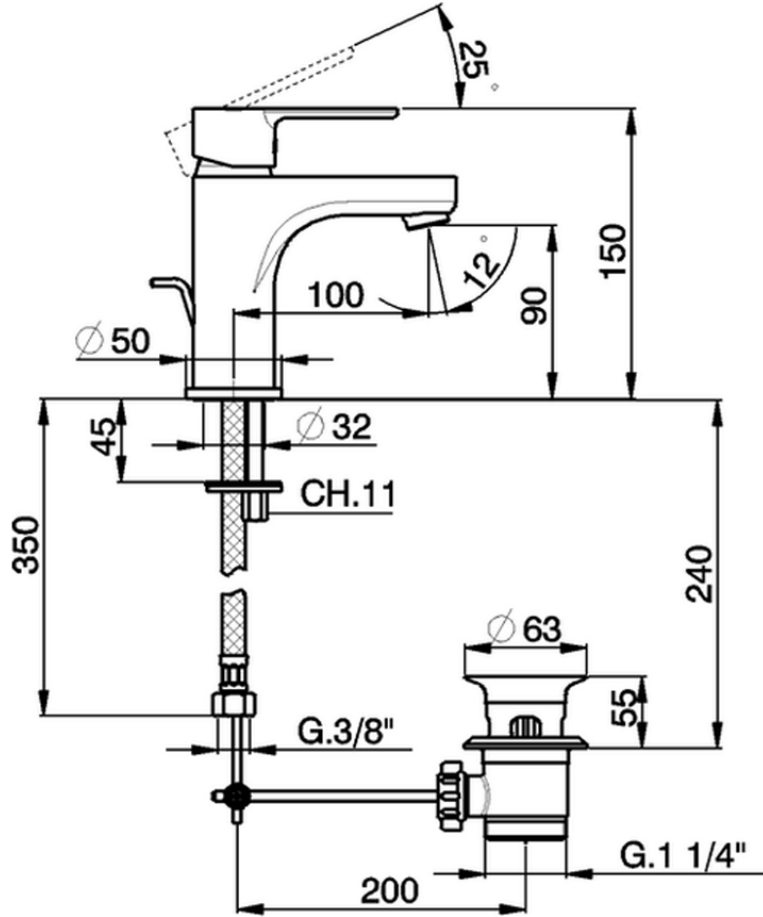

Single lever 'large' washbasin mixer TENDER_C2000490

C2000490

<https://en.cisal.it/single-lever-large-washbasin-mixer-tender-c2000490>

2026-04-29