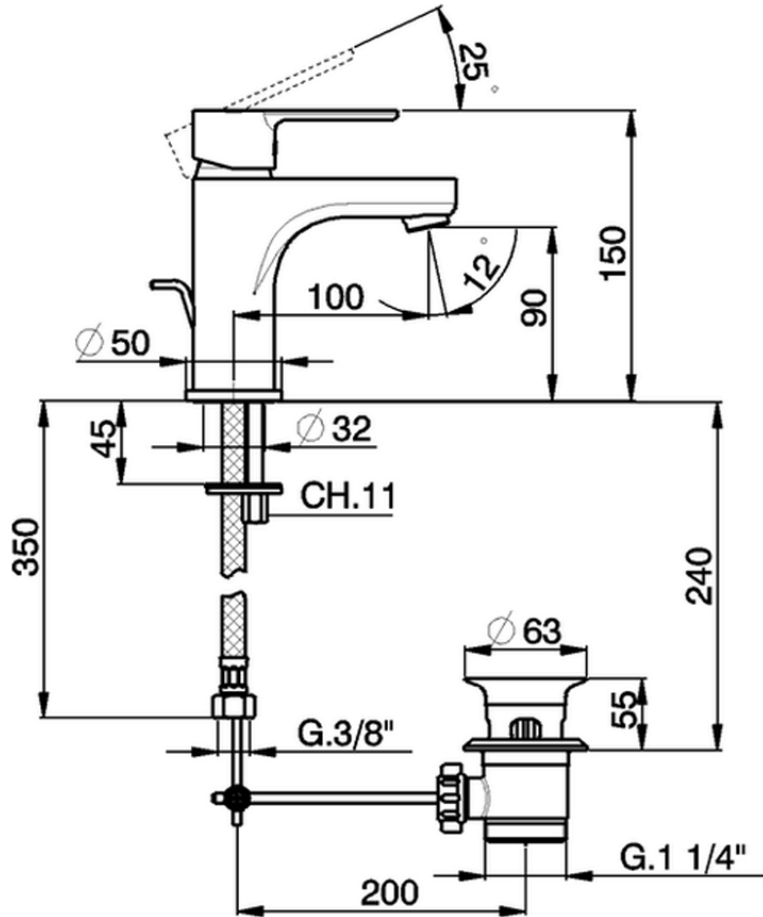

Single lever 'large' washbasin mixer TENDER_C2000490

C2000490

<https://en.cisal.it/single-lever-large-washbasin-mixer-tender-c2000490>

2026-06-13