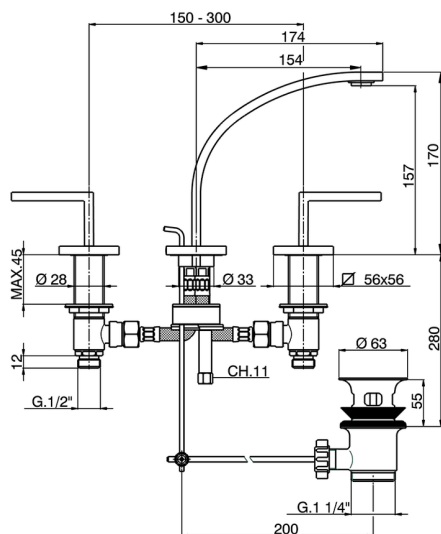

Washbasin 3-holes mixer WAVE_WA001021

MODEL **WA001021**

Washbasin 3-holes mixer, with automatic 1"1/4 automatic pop-up waste, 1/2" F stainless steel flexible hose

AVAILABLE FINISHINGS

-  **21** 21 Chrome
-  **2F** 2F Brushed Nickel
-  **2Q** 2Q Black Titanium