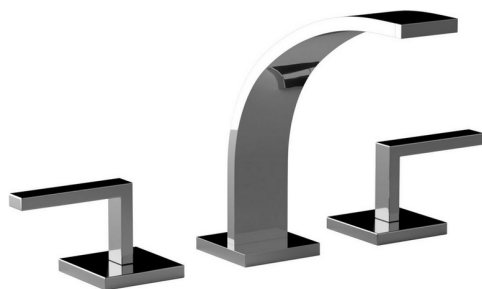

Washbasin 3-holes mixer WAVE_WA001021

MODEL **WA001021**

Washbasin 3-holes mixer, with automatic 1"1/4 automatic pop-up waste, 1/2" F stainless steel flexible hose

AVAILABLE FINISHINGS

-  **21** 21 Chrome
-  **2F** 2F Brushed Nickel
-  **2Q** 2Q Black Titanium