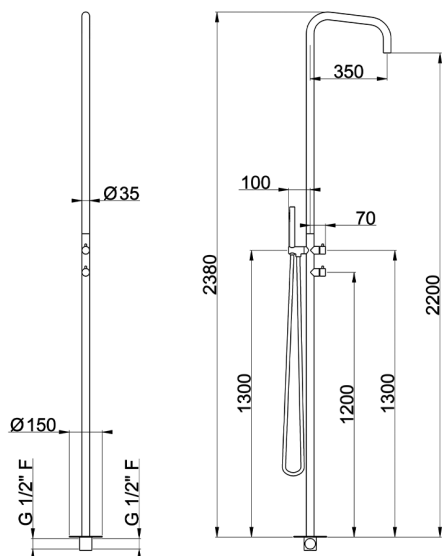

AVAILABLE FINISHINGS

D1 D1 Brushed Inox

CHARACTERISTICS

Cartridge Spare Parts **ZZ9E521000**

25 mm Progressive single-lever cartridge

2024-12-22