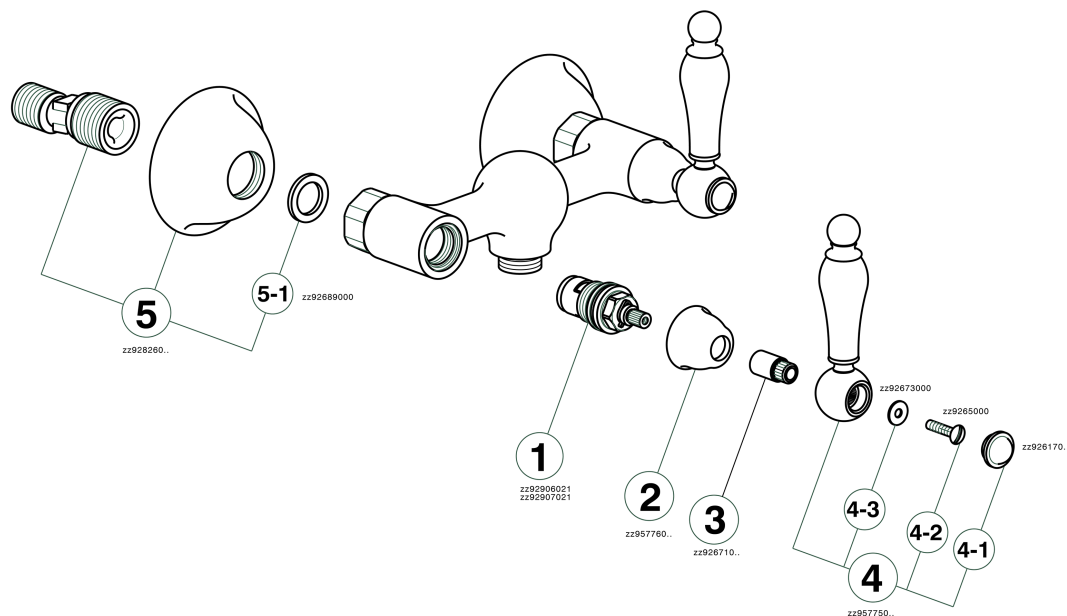

Shower mixer ARCANA TOSCANA_TS000441

MODEL **TS000441**

Shower mixer, without shower set, 1/2" M flexible connection

AVAILABLE FINISHINGS

-  **21** 21 Chrome
-  **24** 24 Gold
-  **26** 26 Old Copper
-  **27** 27 Old Bronze
-  **2A** 2A Satin Brushed Nickel
-  **74** 74 Chrome/Gold

CHARACTERISTICS

Shower mixer ARCANA TOSCANA_TS000441

TS000441

<https://en.cisal.it/shower-mixer-arcana-toscana-ts000441>

2025-12-05