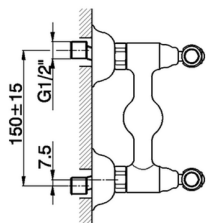

Shower mixer ARCANA TOSCANA_TS000441

MODEL **TS000441**

Shower mixer, without shower set, 1/2" M flexible connection

AVAILABLE FINISHINGS

-  **21** 21 Chrome
-  **24** 24 Gold
-  **26** 26 Old Copper
-  **27** 27 Old Bronze
-  **2A** 2A Satin Brushed Nickel
-  **74** 74 Chrome/Gold