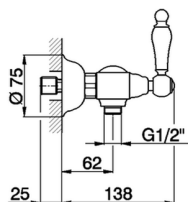

Shower mixer ARCANA TOSCANA_TS000441

MODEL **TS000441**

Shower mixer, without shower set, 1/2" M flexible connection

AVAILABLE FINISHINGS

-  **21** 21 Chrome
-  **24** 24 Gold
-  **26** 26 Old Copper
-  **27** 27 Old Bronze
-  **2A** 2A Satin Brushed Nickel
-  **74** 74 Chrome/Gold