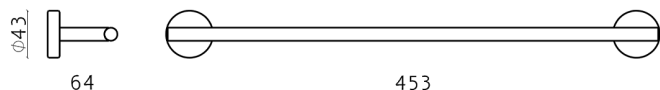

Towel holder XION_XI090105

MODEL **XI090105**

Towel holder, Inox AISI 304

AVAILABLE FINISHINGS

CHARACTERISTICS

2024-12-22