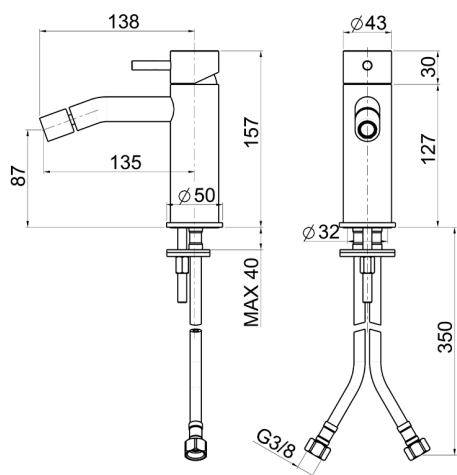

Single lever bidet mixer XION_XI000564

MODEL **XI000564**

Single lever bidet mixer, without automatic pop-up waste, G.3/8" stainless steel flexible hose, Inox AISI 316L

AVAILABLE FINISHINGS

D1 D1 Brushed Inox

CHARACTERISTICS

Cartridge Spare Parts **ZZ99511000**

30 mm Cartridge

Single lever bidet mixer XION_XI000564

XI000564

<https://en.cisal.it/single-lever-bidet-mixer-xion-xi000564>

2026-04-04