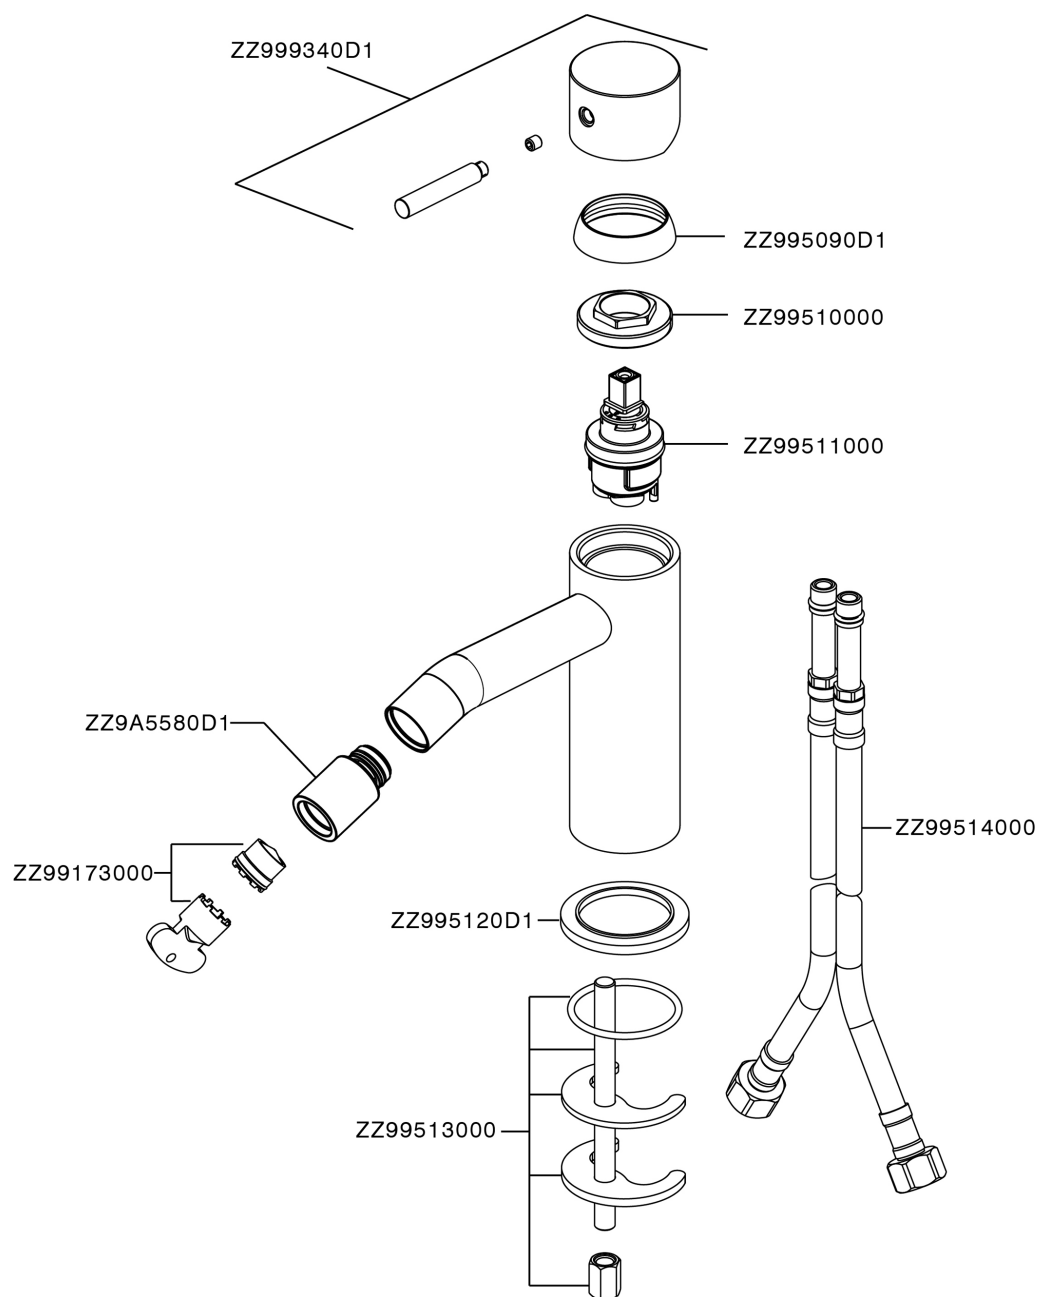

Single lever bidet mixer XION_XI000564

MODEL **XI000564**

Single lever bidet mixer, without automatic pop-up waste, G.3/8" stainless steel flexible hose, Inox AISI 316L

AVAILABLE FINISHINGS

D1 D1 Brushed Inox

CHARACTERISTICS

Cartridge Spare Parts **ZZ99511000**

30 mm Cartridge

Single lever bidet mixer XION_XI000564

XI000564

<https://en.cisal.it/single-lever-bidet-mixer-xion-xi000564>

2026-06-04