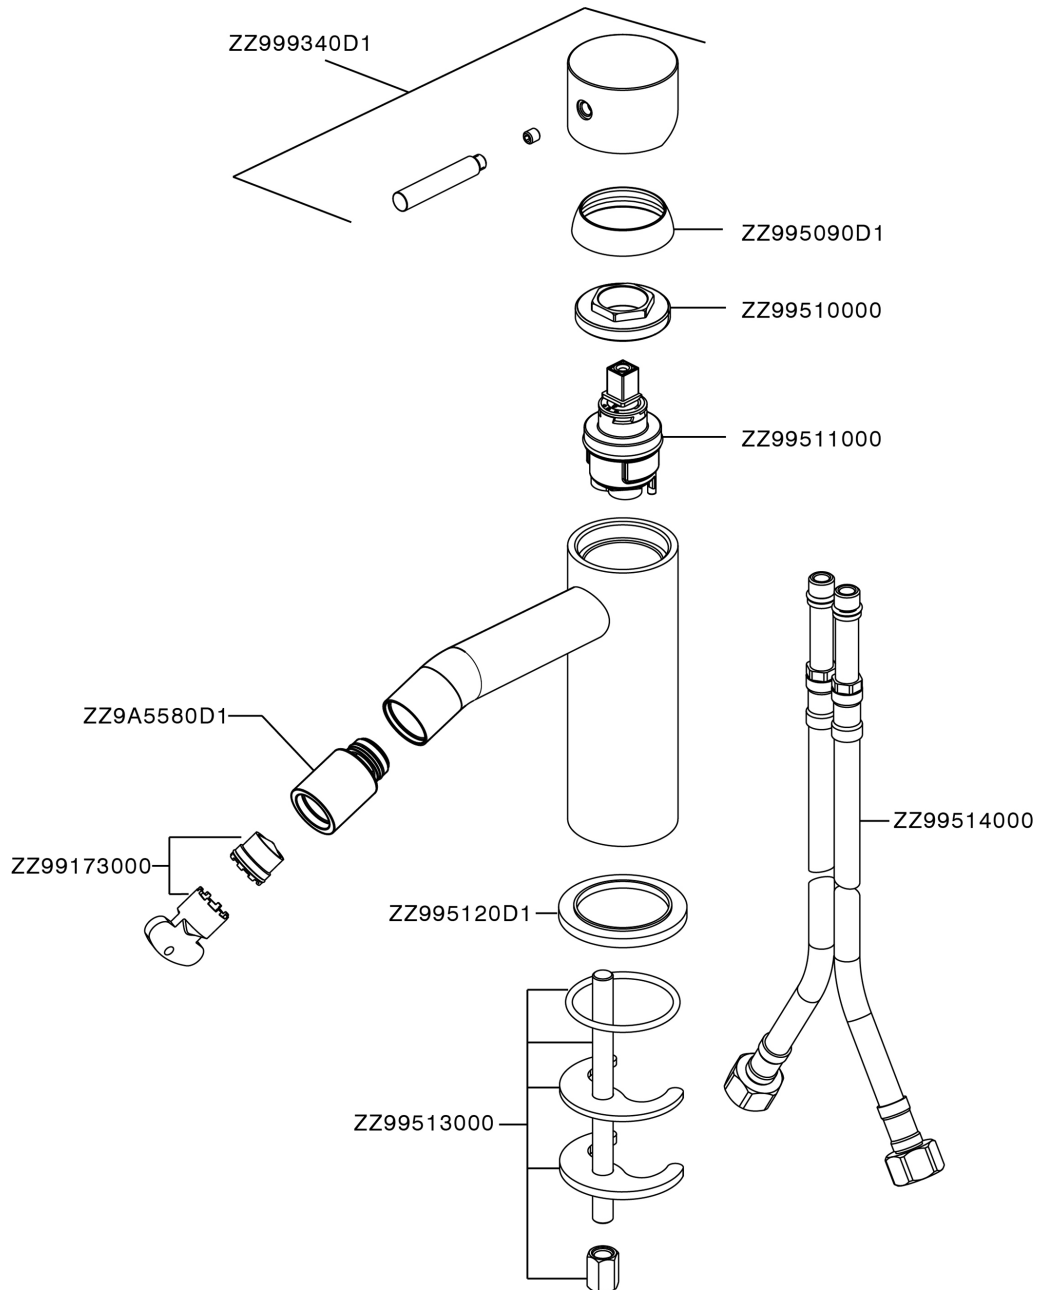

Single lever bidet mixer XION_XI000564

MODEL **XI000564**

Single lever bidet mixer, without automatic pop-up waste, G.3/8" stainless steel flexible hose, Inox AISI 316L

AVAILABLE FINISHINGS

D1 D1 Brushed Inox

CHARACTERISTICS

Cartridge Spare Parts **ZZ99511000**

30 mm Cartridge

Single lever bidet mixer XION_XI000564

XI000564

<https://en.cisal.it/single-lever-bidet-mixer-xion-xi000564>

2026-04-04