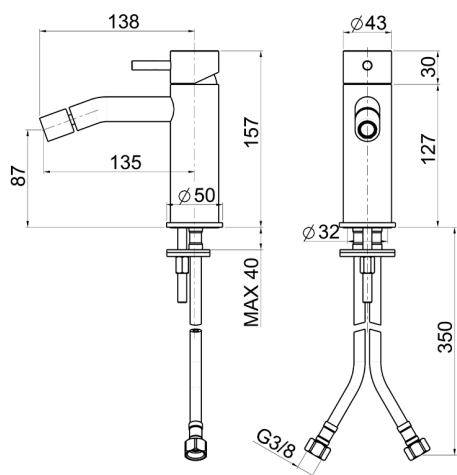

Single lever bidet mixer XION_XI000564

MODEL **XI000564**

Single lever bidet mixer, without automatic pop-up waste, G.3/8" stainless steel flexible hose, Inox AISI 316L

AVAILABLE FINISHINGS

D1 D1 Brushed Inox

CHARACTERISTICS

Cartridge Spare Parts **ZZ99511000**

30 mm Cartridge

Single lever bidet mixer XION_XI000564

XI000564

<https://en.cisal.it/single-lever-bidet-mixer-xion-xi000564>

2026-06-24