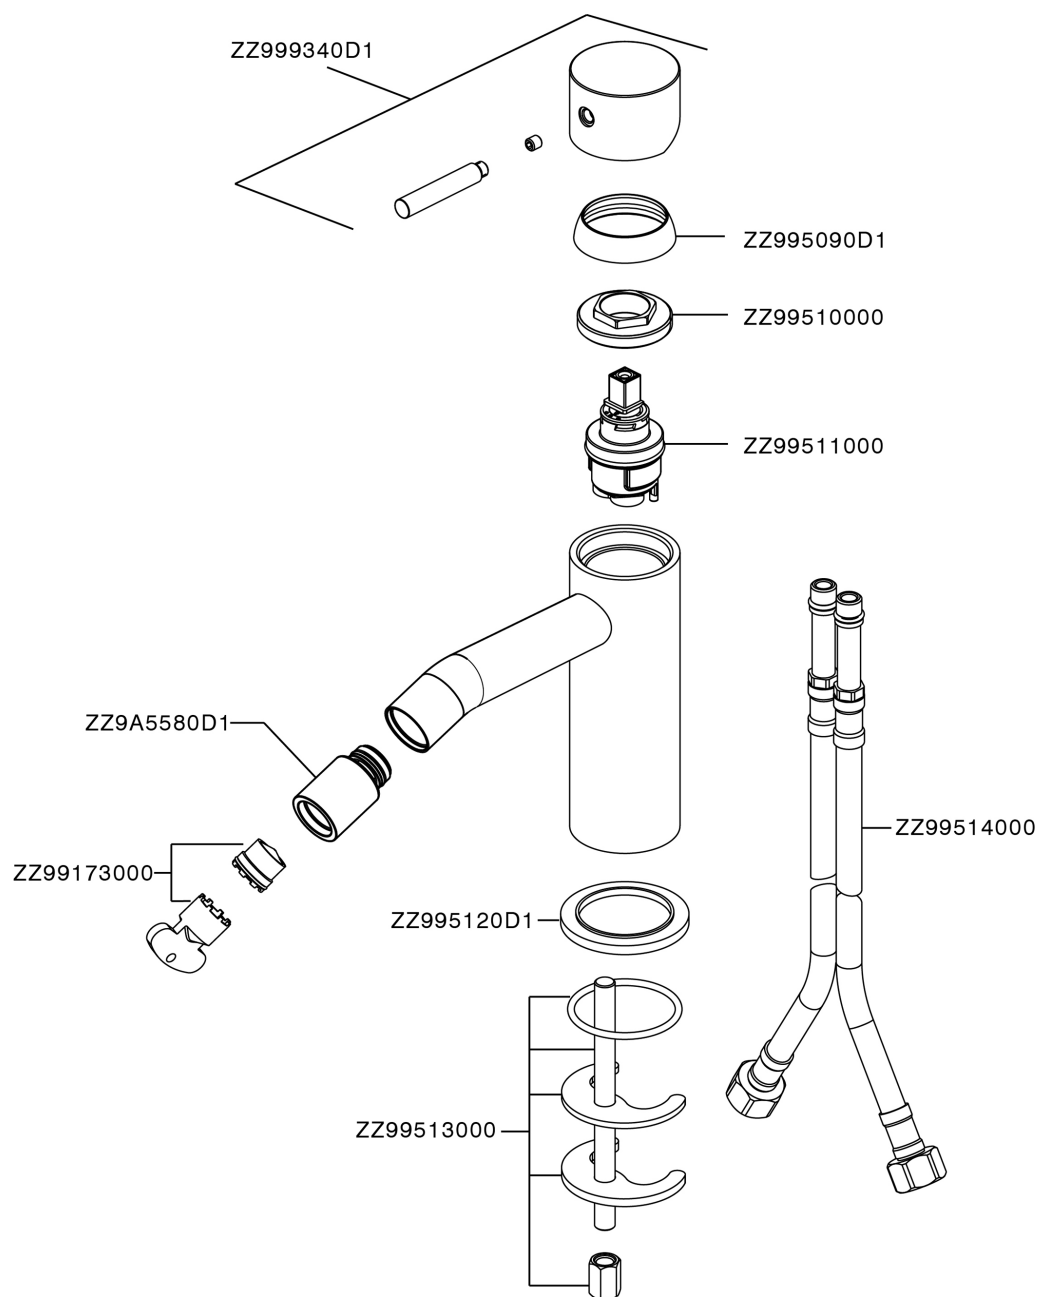

Single lever bidet mixer XION_XI000564

MODEL **XI000564**

Single lever bidet mixer, without automatic pop-up waste, G.3/8" stainless steel flexible hose, Inox AISI 316L

AVAILABLE FINISHINGS

D1 D1 Brushed Inox

CHARACTERISTICS

Cartridge Spare Parts **ZZ99511000**

30 mm Cartridge

Single lever bidet mixer XION_XI000564

XI000564

<https://en.cisal.it/single-lever-bidet-mixer-xion-xi000564>

2026-06-24