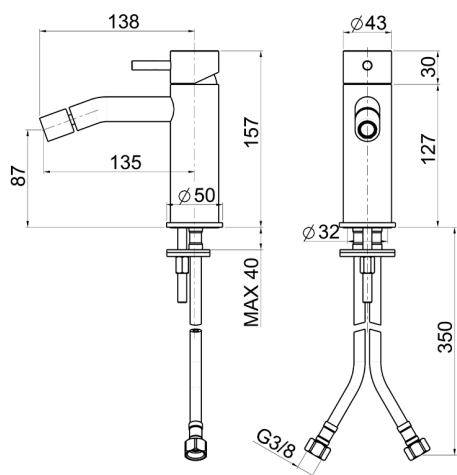

## Single lever bidet mixer XION\_XI000564

MODEL **XI000564**

Single lever bidet mixer, without automatic pop-up waste, G.3/8" stainless steel flexible hose, Inox AISI 316L

AVAILABLE FINISHINGS

**D1** D1 Brushed Inox

CHARACTERISTICS

Cartridge Spare Parts **ZZ99511000**

**30 mm Cartridge**

## Single lever bidet mixer XION\_XI000564

XI000564

<https://en.cisal.it/single-lever-bidet-mixer-xion-xi000564>

2026-04-24