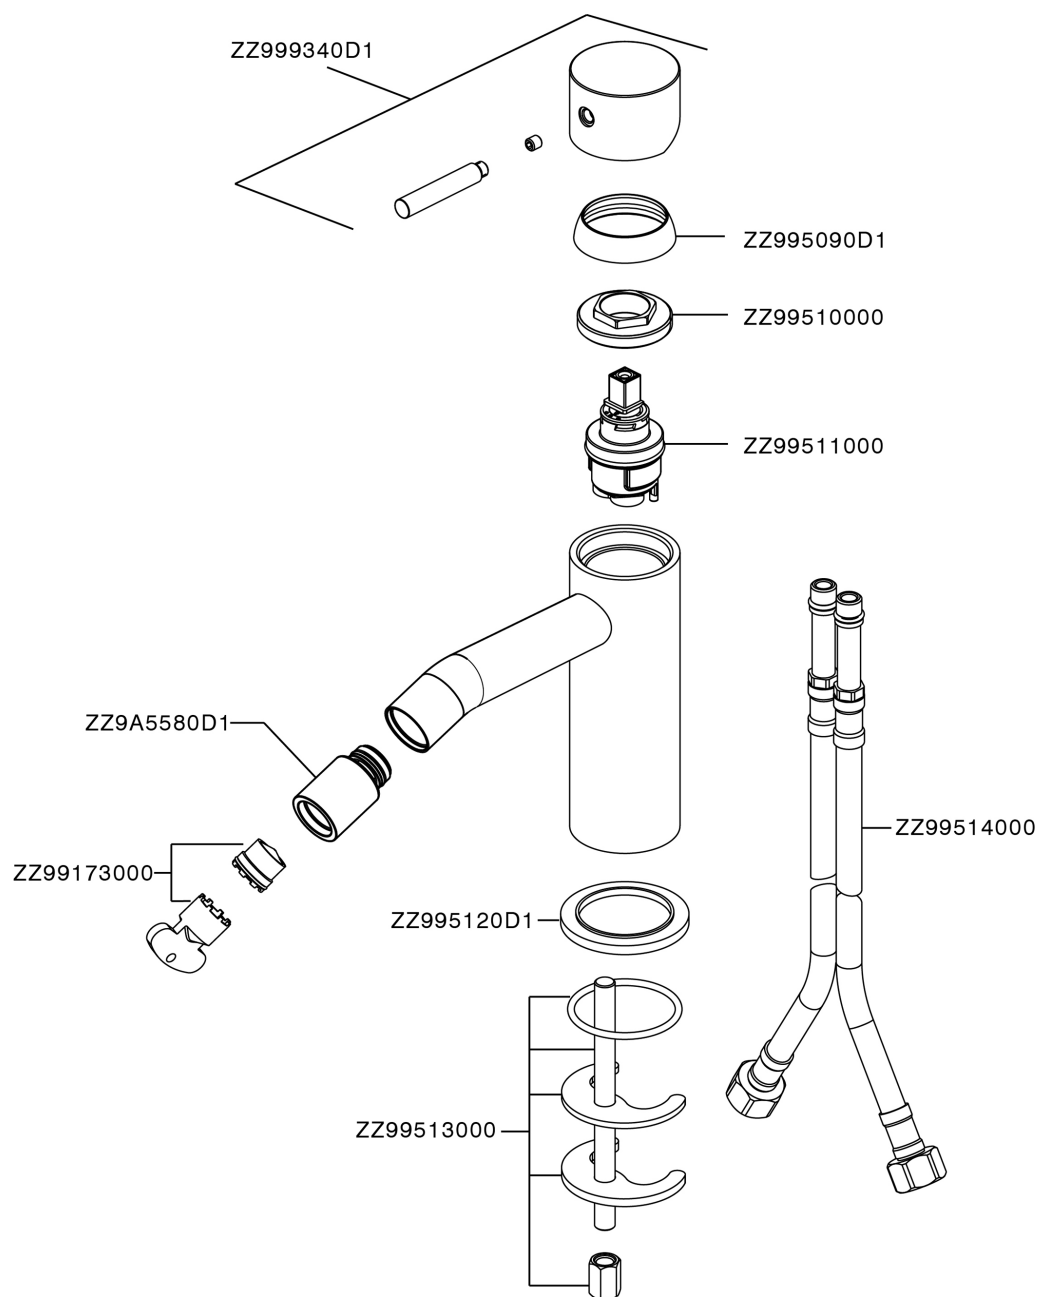

Single lever bidet mixer XION_XI000564

MODEL **XI000564**

Single lever bidet mixer, without automatic pop-up waste, G.3/8" stainless steel flexible hose, Inox AISI 316L

AVAILABLE FINISHINGS

D1 D1 Brushed Inox

CHARACTERISTICS

Cartridge Spare Parts **ZZ99511000**

30 mm Cartridge

Single lever bidet mixer XION_XI000564

XI000564

<https://en.cisal.it/single-lever-bidet-mixer-xion-xi000564>

2026-05-15