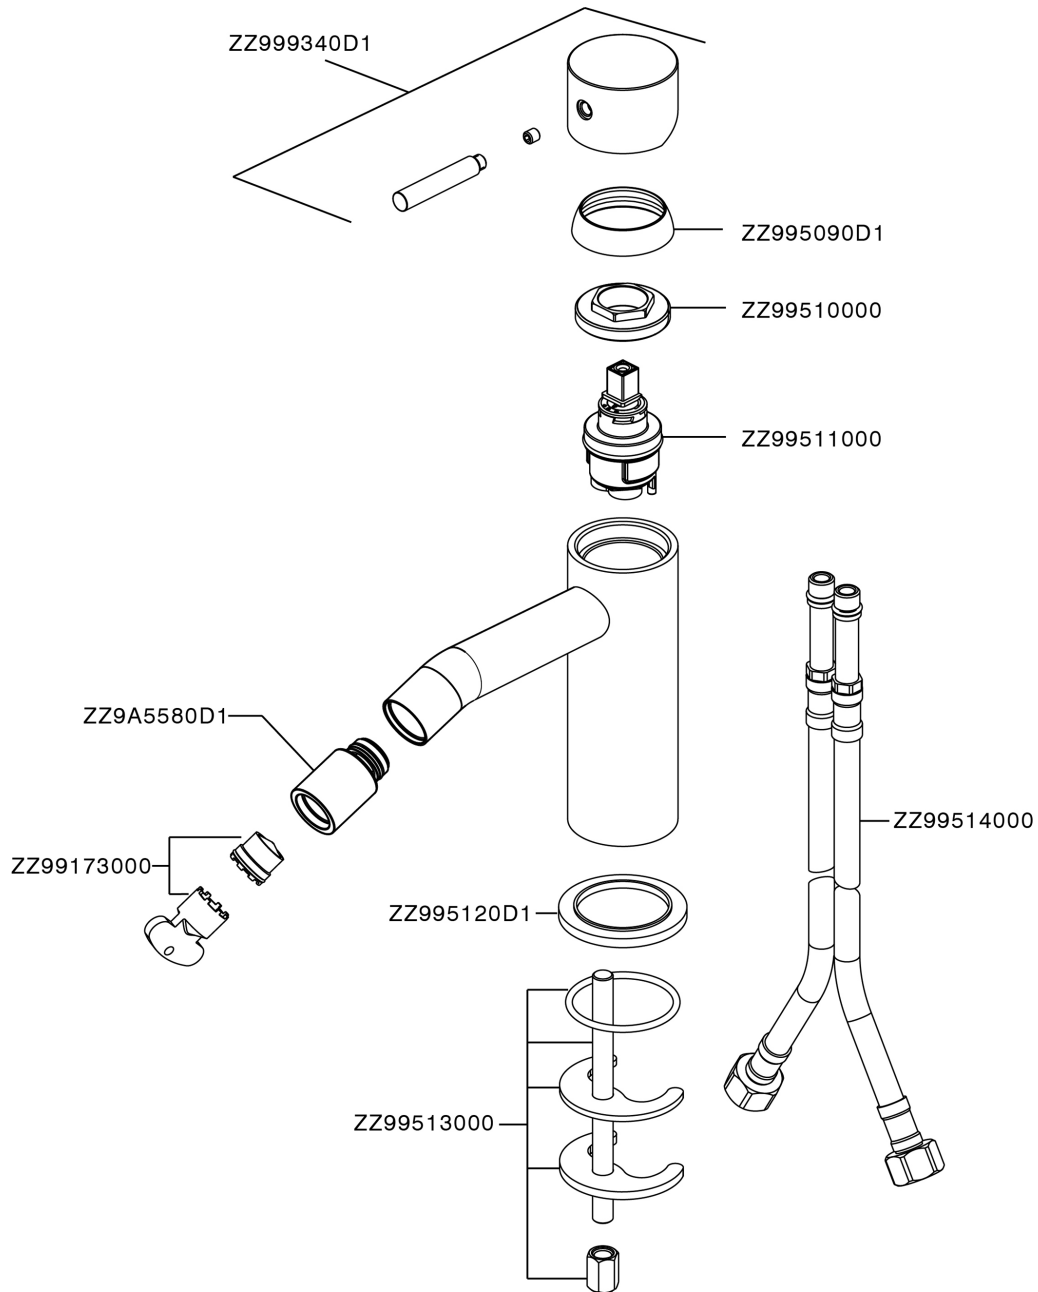

## Single lever bidet mixer XION\_XI000564

MODEL **XI000564**

Single lever bidet mixer, without automatic pop-up waste, G.3/8" stainless steel flexible hose, Inox AISI 316L

AVAILABLE FINISHINGS

**D1** D1 Brushed Inox

CHARACTERISTICS

Cartridge Spare Parts **ZZ99511000**

**30 mm Cartridge**

## Single lever bidet mixer XION\_XI000564

XI000564

<https://en.cisal.it/single-lever-bidet-mixer-xion-xi000564>

2026-04-24