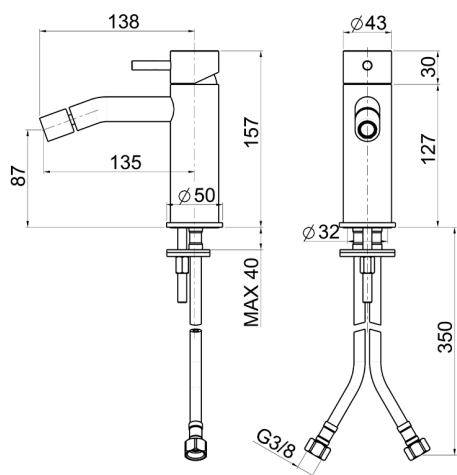

Single lever bidet mixer XION_XI000564

MODEL **XI000564**

Single lever bidet mixer, without automatic pop-up waste, G.3/8" stainless steel flexible hose, Inox AISI 316L

AVAILABLE FINISHINGS

D1 D1 Brushed Inox

CHARACTERISTICS

Cartridge Spare Parts **ZZ99511000**

30 mm Cartridge

Single lever bidet mixer XION_XI000564

XI000564

<https://en.cisal.it/single-lever-bidet-mixer-xion-xi000564>

2026-06-04