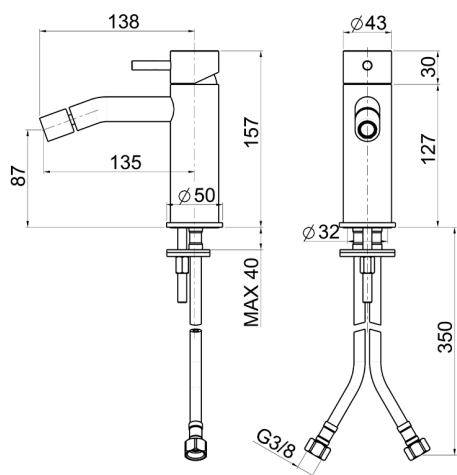

Single lever bidet mixer XION_XI000564

MODEL **XI000564**

Single lever bidet mixer, without automatic pop-up waste, G.3/8" stainless steel flexible hose, Inox AISI 316L

AVAILABLE FINISHINGS

D1 D1 Brushed Inox

CHARACTERISTICS

Cartridge Spare Parts **ZZ99511000**

30 mm Cartridge

Single lever bidet mixer XION_XI000564

XI000564

<https://en.cisal.it/single-lever-bidet-mixer-xion-xi000564>

2026-05-15