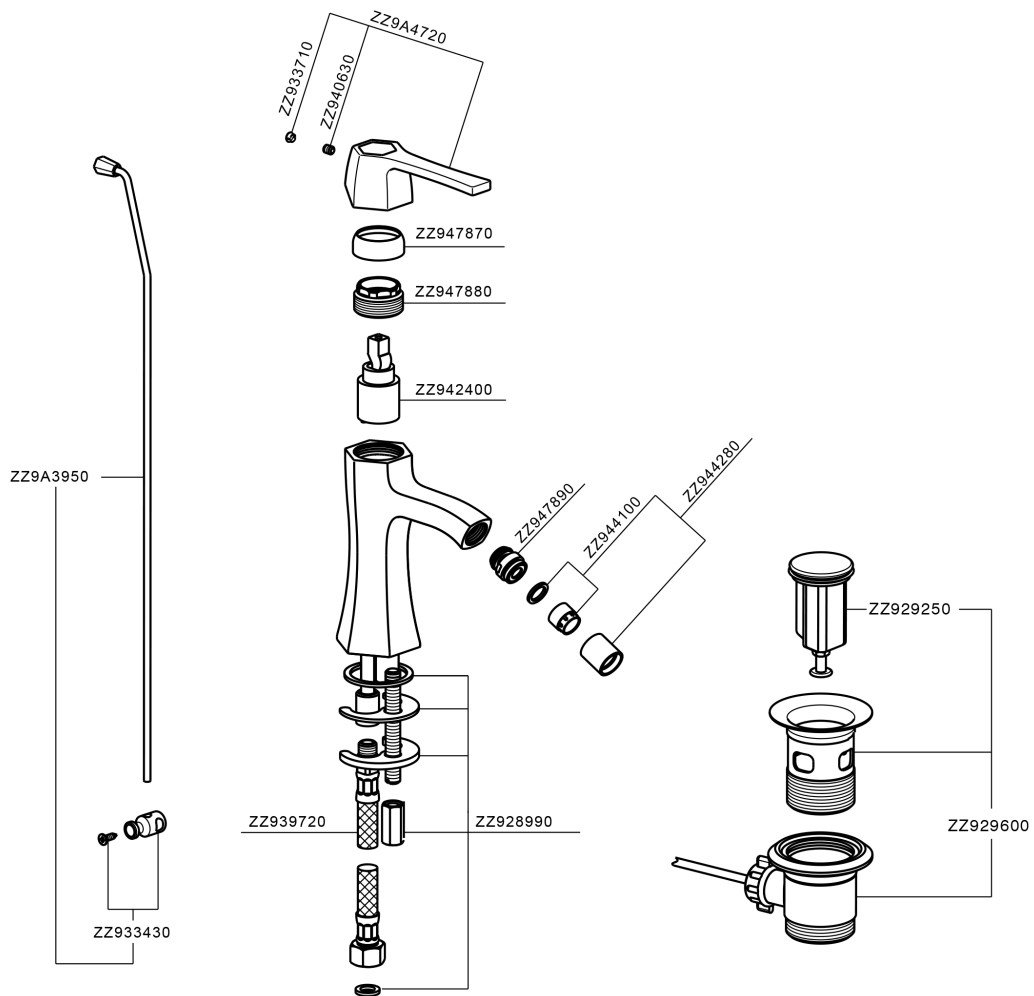

## Single lever bidet mixer **CH000554**

MODEL **CH000554**

Single lever bidet mixer, with 1" 1/4 automatic pop-up waste, G.3/8" stainless steel flexible hoses

### CHARACTERISTICS

Cartridge Spare Parts **ZZ94240000**

**25 mm Cartridge**

## Single lever bidet mixer CHERIE\_CH000554

CH000554

<https://en.cisal.it/single-lever-bidet-mixer-cherie-ch000554>

2026-06-05