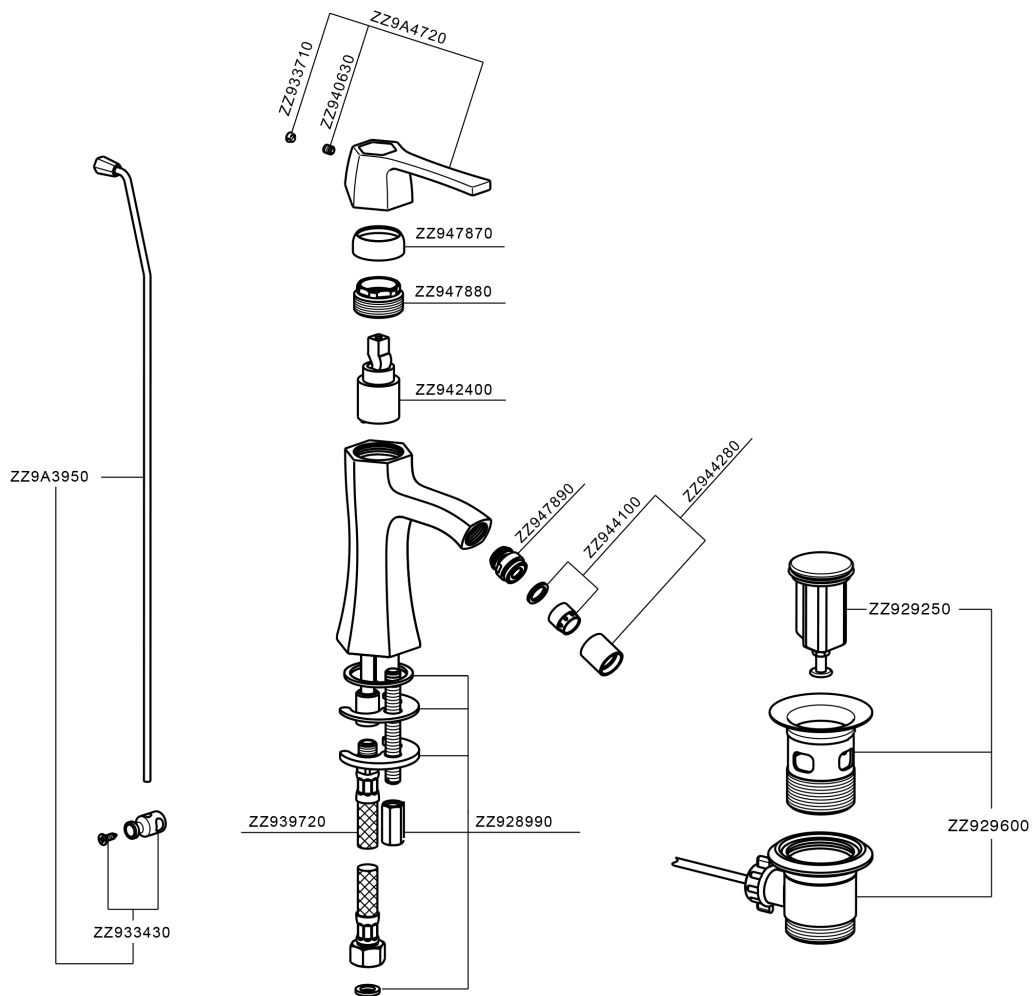

## Single lever bidet mixer CHERIE\_CH000554

CH000554

<https://en.cisal.it/single-lever-bidet-mixer-cherie-ch000554>

2026-06-05