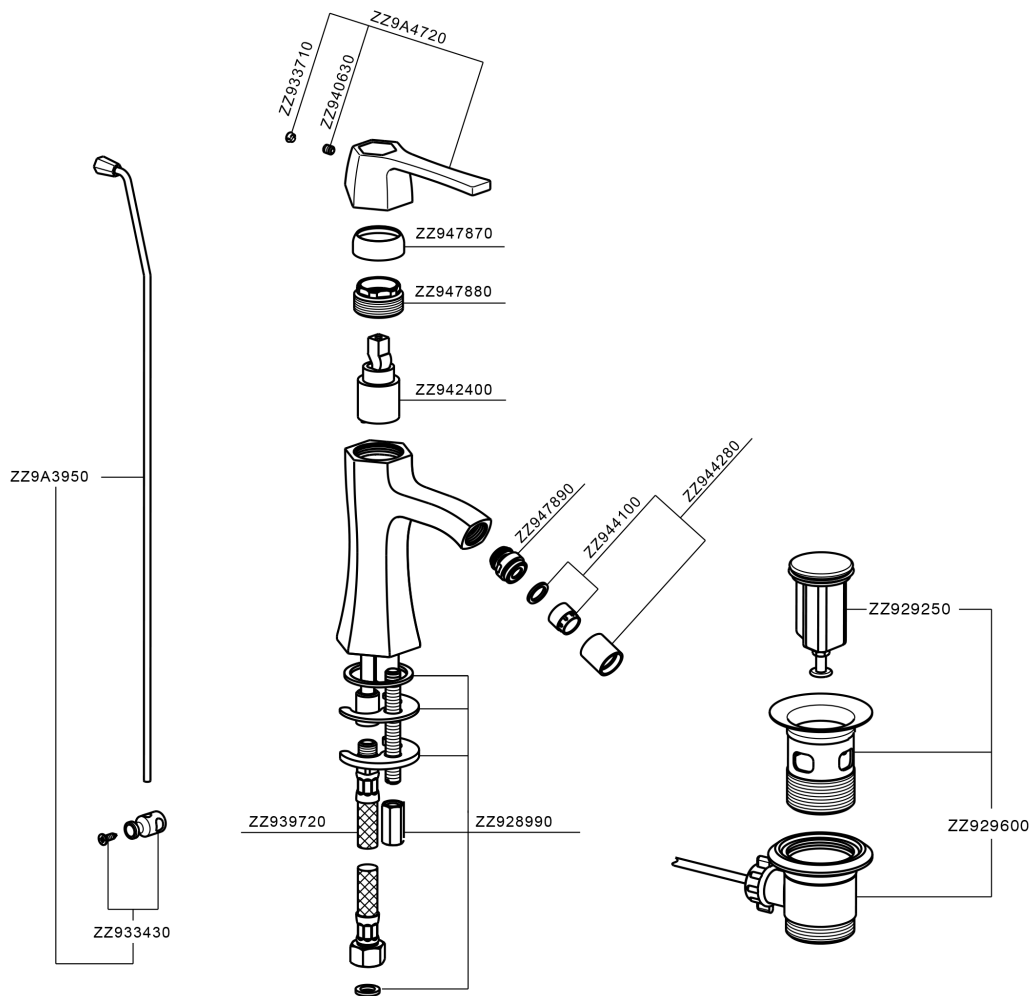

Single lever bidet mixer **CH000554**

MODEL **CH000554**

Single lever bidet mixer, with 1" 1/4 automatic pop-up waste, G.3/8" stainless steel flexible hoses

AVAILABLE FINISHINGS

- 
6T 6T Chrome/Matt Black
- 
7C 7C Gold/Matt Black
- 
7D 7D Polished Nickel/Matt Black
- 
7E 7E Rose Gold/Matt Black

CHARACTERISTICS

Cartridge Spare Parts **ZZ94240000**

25 mm Cartridge

Single lever bidet mixer CHERIE_CH000554

CH000554

<https://en.cisal.it/single-lever-bidet-mixer-cherie-ch000554>

2026-04-25