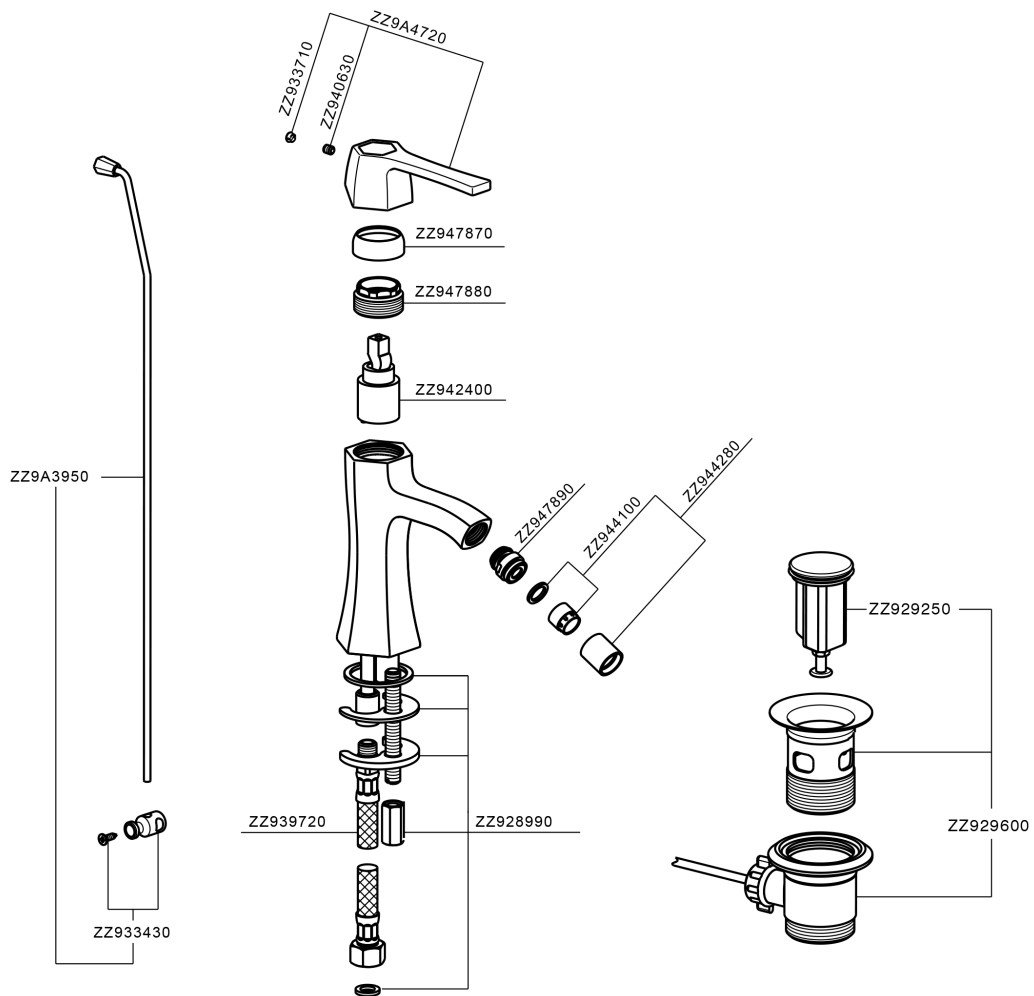

Single lever bidet mixer **CH000554**

MODEL **CH000554**

Single lever bidet mixer, with 1" 1/4 automatic pop-up waste, G.3/8" stainless steel flexible hoses

AVAILABLE FINISHINGS

- 
6T 6T Chrome/Matt Black
- 
7C 7C Gold/Matt Black
- 
7D 7D Polished Nickel/Matt Black
- 
7E 7E Rose Gold/Matt Black

CHARACTERISTICS

Cartridge Spare Parts **ZZ94240000**

25 mm Cartridge

Single lever bidet mixer CHERIE_CH000554

CH000554

<https://en.cisal.it/single-lever-bidet-mixer-cherie-ch000554>

2026-06-25