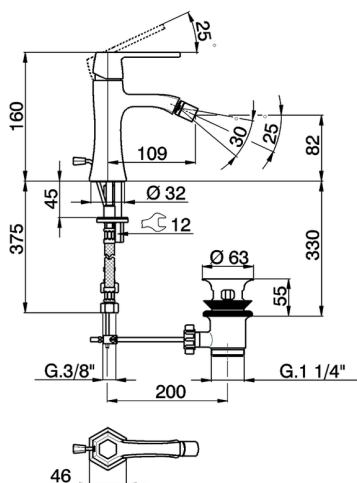

Single lever bidet mixer **CH000554**

MODEL **CH000554**

Single lever bidet mixer, with 1" 1/4 automatic pop-up waste, G.3/8" stainless steel flexible hoses

AVAILABLE FINISHINGS

- 
6T 6T Chrome/Matt Black
- 
7C 7C Gold/Matt Black
- 
7D 7D Polished Nickel/Matt Black
- 
7E 7E Rose Gold/Matt Black

CHARACTERISTICS

Cartridge Spare Parts **ZZ94240000**

25 mm Cartridge

Single lever bidet mixer CHERIE_CH000554

CH000554

<https://en.cisal.it/single-lever-bidet-mixer-cherie-ch000554>

2026-04-25