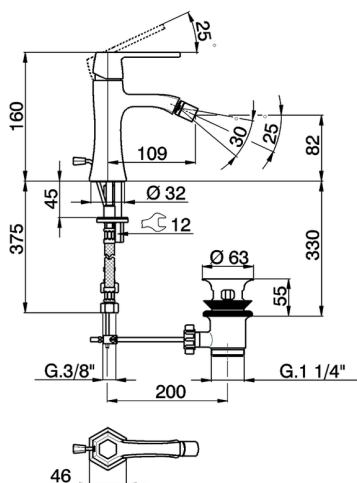

Single lever bidet mixer **CH000554**

MODEL **CH000554**

Single lever bidet mixer, with 1" 1/4 automatic pop-up waste, G.3/8" stainless steel flexible hoses

AVAILABLE FINISHINGS

- 
6T 6T Chrome/Matt Black
- 
7C 7C Gold/Matt Black
- 
7D 7D Polished Nickel/Matt Black
- 
7E 7E Rose Gold/Matt Black

CHARACTERISTICS

Cartridge Spare Parts **ZZ94240000**

25 mm Cartridge

Single lever bidet mixer CHERIE_CH000554

CH000554

<https://en.cisal.it/single-lever-bidet-mixer-cherie-ch000554>

2026-05-15