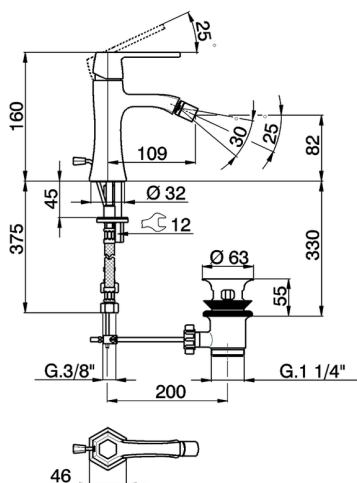

Single lever bidet mixer **CH000554**

MODEL **CH000554**

Single lever bidet mixer, with 1" 1/4 automatic pop-up waste, G.3/8" stainless steel flexible hoses

AVAILABLE FINISHINGS

- 
6T 6T Chrome/Matt Black
- 
7C 7C Gold/Matt Black
- 
7D 7D Polished Nickel/Matt Black
- 
7E 7E Rose Gold/Matt Black

CHARACTERISTICS

Cartridge Spare Parts **ZZ94240000**

25 mm Cartridge

Single lever bidet mixer CHERIE_CH000554

CH000554

<https://en.cisal.it/single-lever-bidet-mixer-cherie-ch000554>

2026-06-25