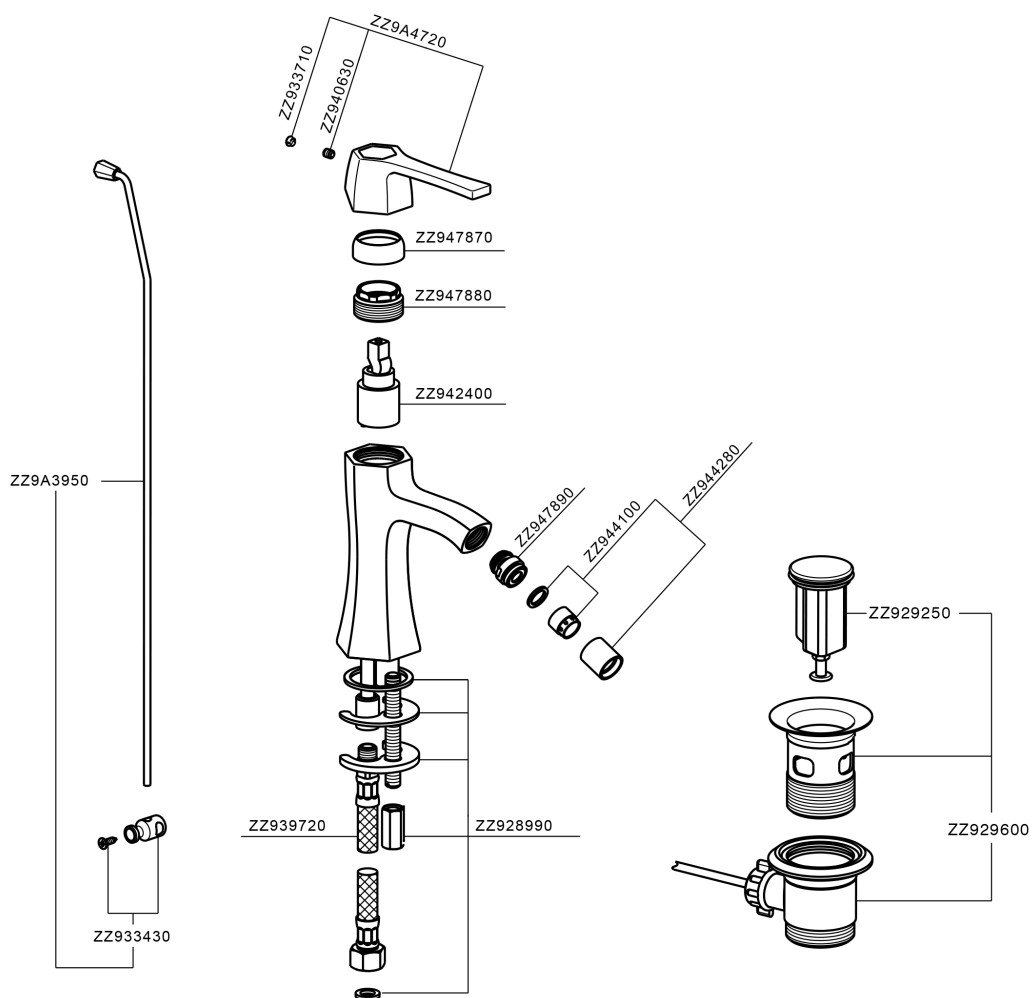

Single lever bidet mixer **CH000554**

MODEL **CH000554**

Single lever bidet mixer, with 1" 1/4 automatic pop-up waste, G.3/8" stainless steel flexible hoses

AVAILABLE FINISHINGS

- 
6T 6T Chrome/Matt Black
- 
7C 7C Gold/Matt Black
- 
7D 7D Polished Nickel/Matt Black
- 
7E 7E Rose Gold/Matt Black

CHARACTERISTICS

Cartridge Spare Parts **ZZ94240000**

25 mm Cartridge

Single lever bidet mixer CHERIE_CH000554

CH000554

<https://en.cisal.it/single-lever-bidet-mixer-cherie-ch000554>

2026-05-15