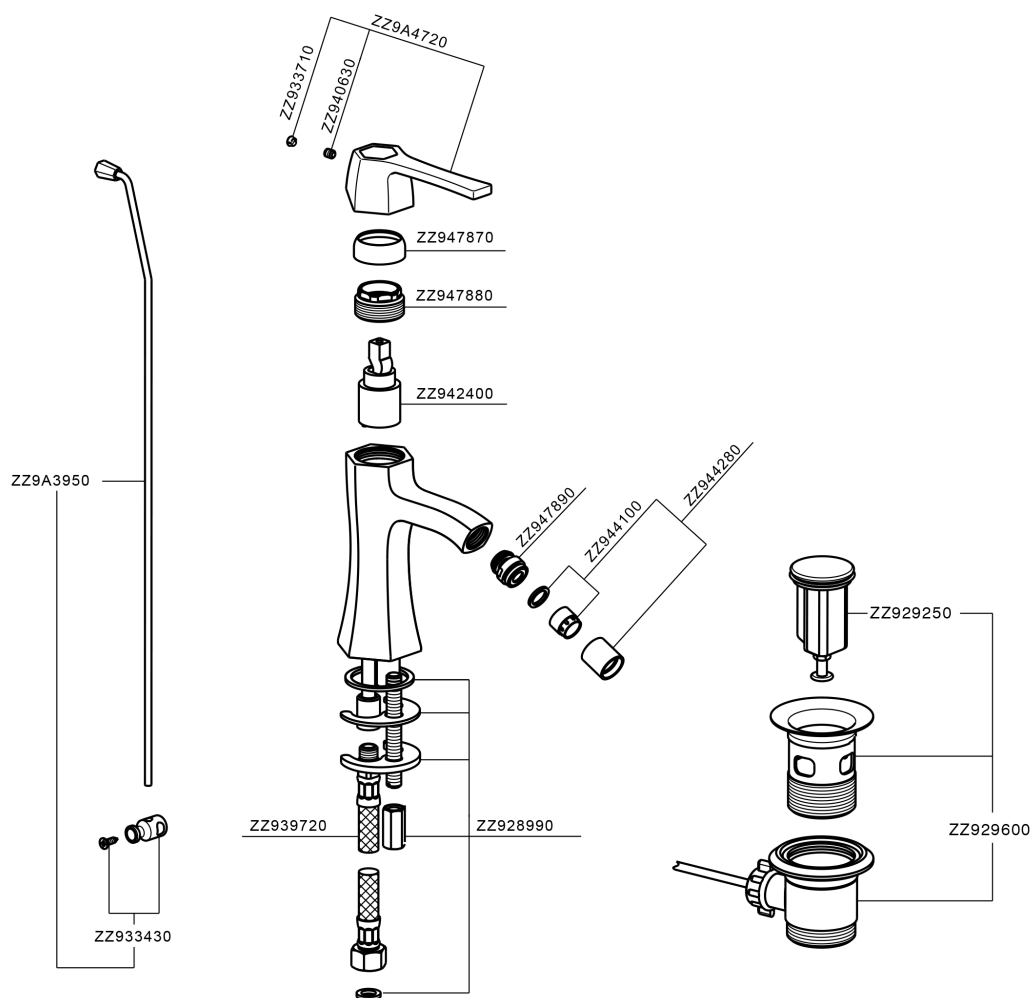

Single lever bidet mixer CHERIE_CH000554

CH000554

<https://en.cisal.it/single-lever-bidet-mixer-cherie-ch000554>

2026-04-04