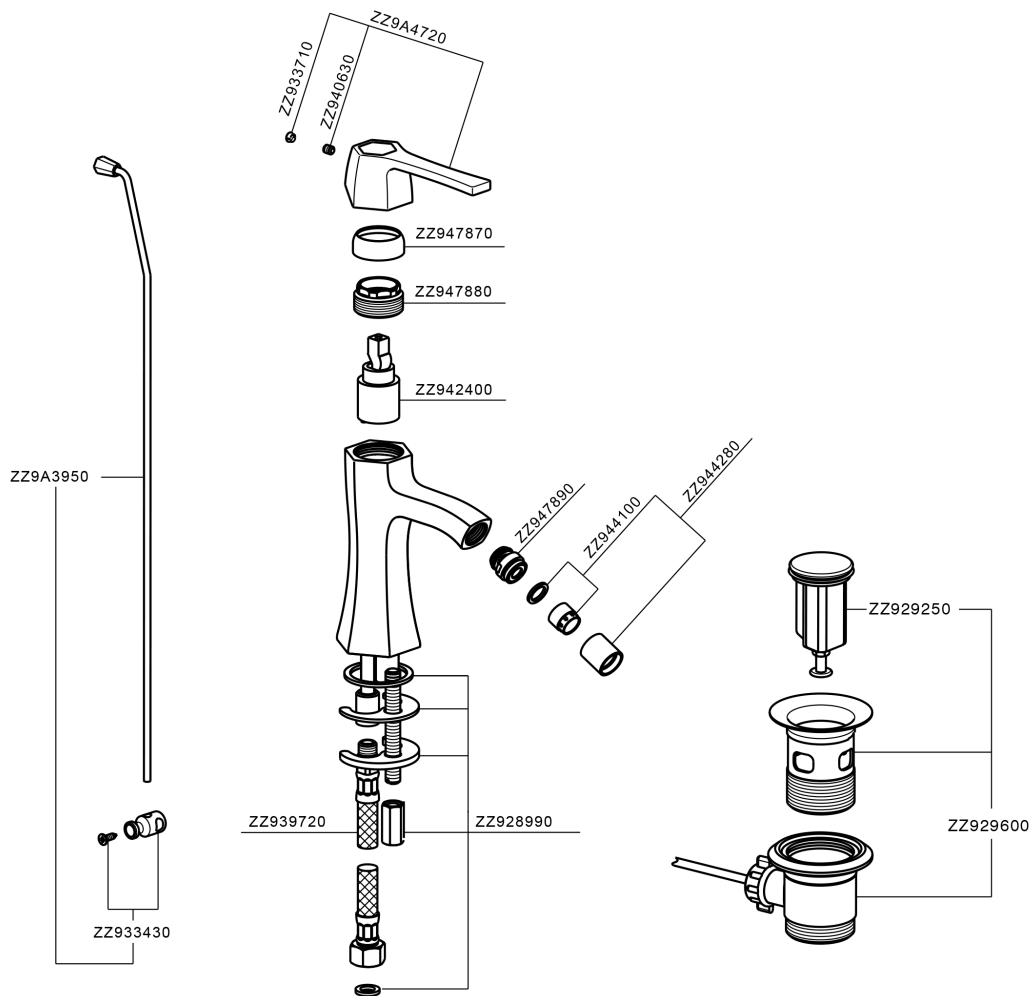

## Single lever bidet mixer CHERIE\_CH000554

CH000554

<https://en.cisal.it/single-lever-bidet-mixer-cherie-ch000554>

2026-05-15