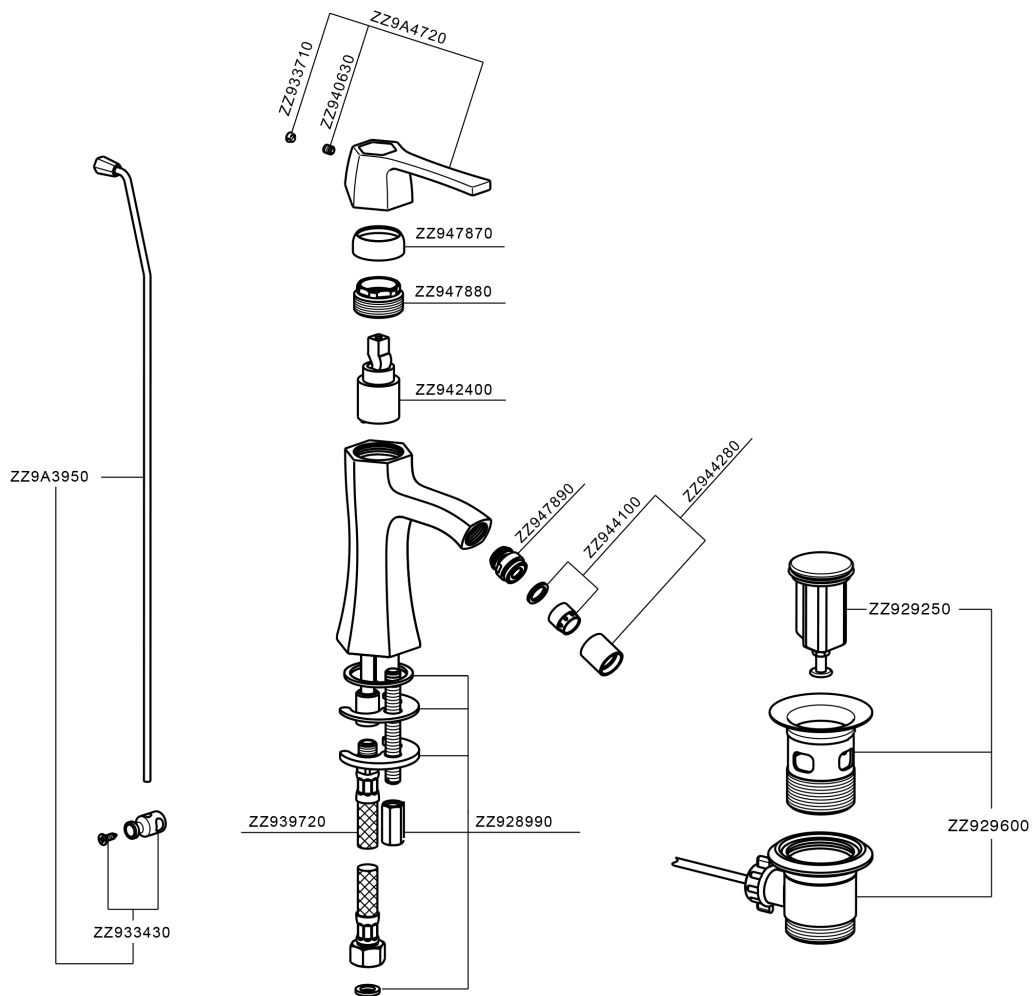

Single lever bidet mixer CHERIE_CH000554

CH000554

<https://en.cisal.it/single-lever-bidet-mixer-cherie-ch000554>

2026-06-25