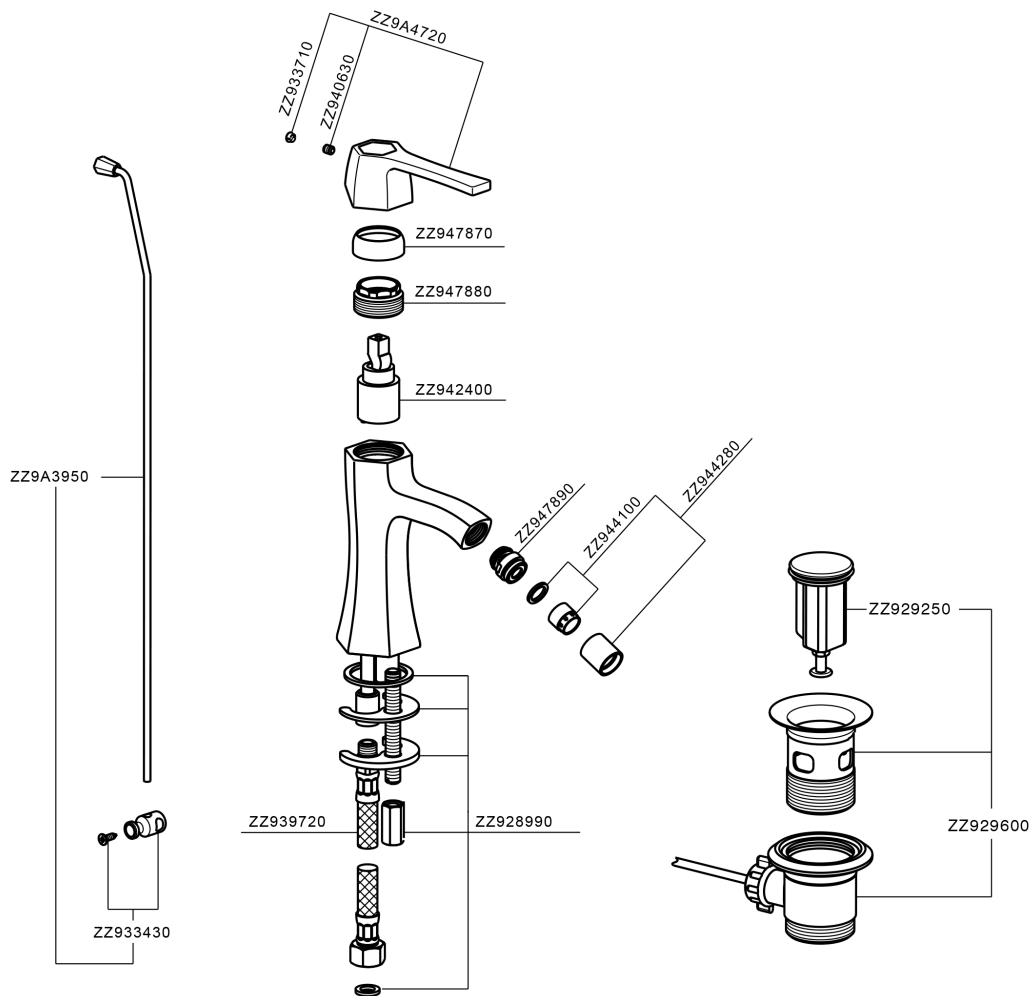

Single lever bidet mixer CHERIE_CH000554

CH000554

<https://en.cisal.it/single-lever-bidet-mixer-cherie-ch000554>

2026-06-04