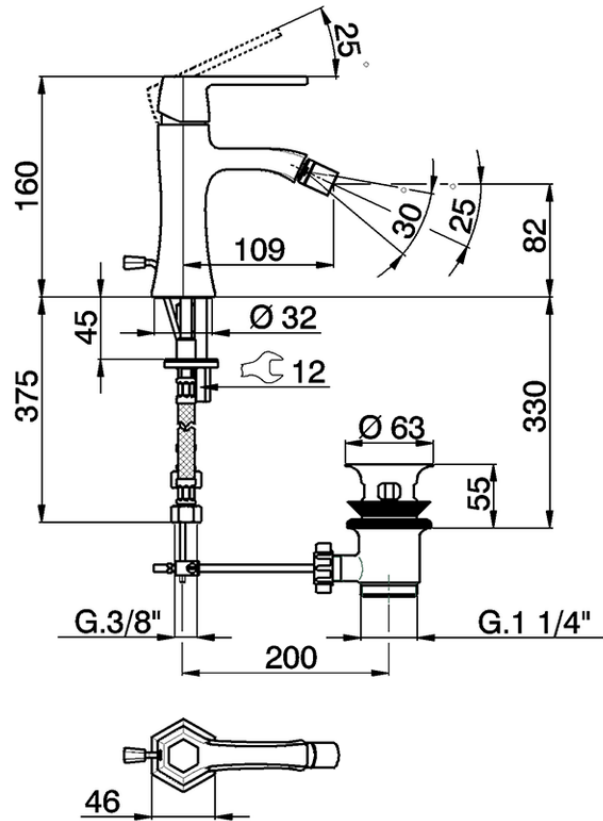

Single lever bidet mixer CHERIE_CH000554

CH000554

<https://en.cisal.it/single-lever-bidet-mixer-cherie-ch000554>

2026-04-25