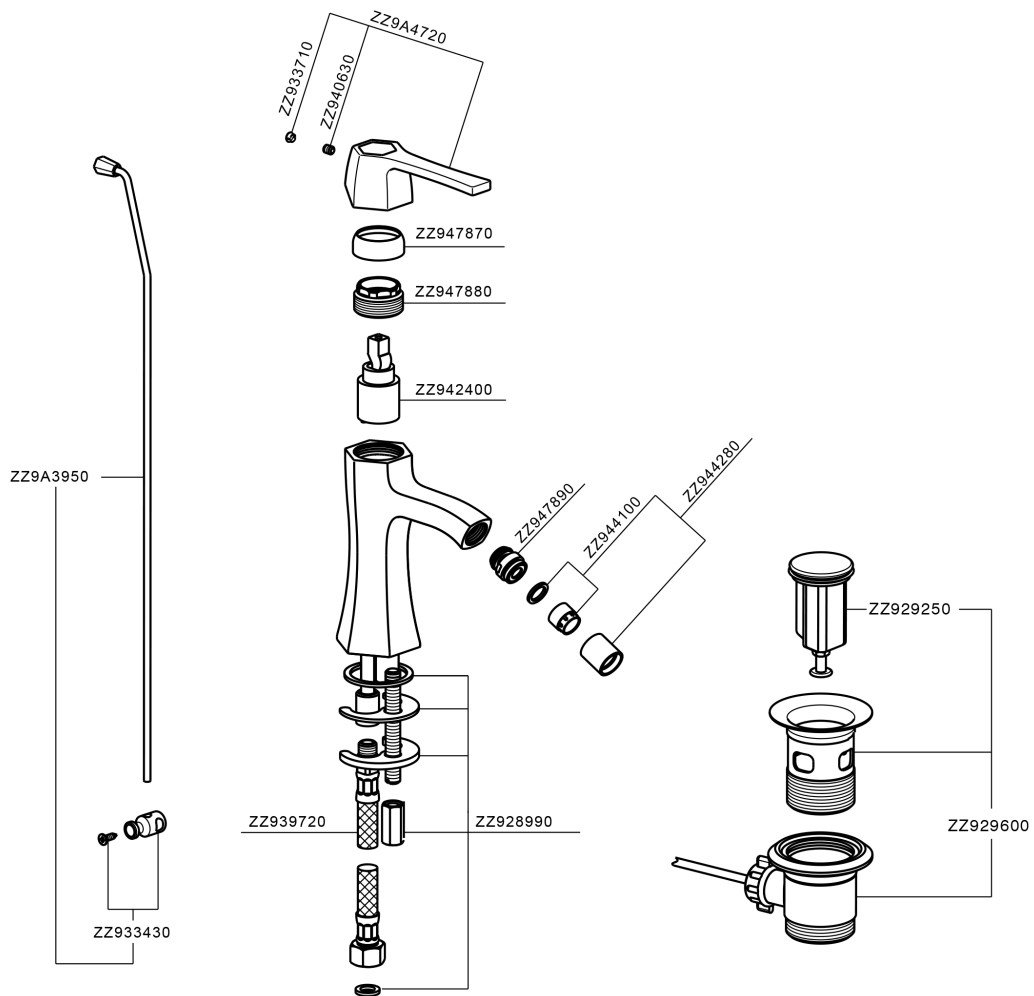

Single lever bidet mixer **CH000554**

MODEL **CH000554**

Single lever bidet mixer, with 1" 1/4 automatic pop-up waste, G.3/8" stainless steel flexible hoses

AVAILABLE FINISHINGS

- 
6T 6T Chrome/Matt Black
- 
7C 7C Gold/Matt Black
- 
7D 7D Polished Nickel/Matt Black
- 
7E 7E Rose Gold/Matt Black

CHARACTERISTICS

Cartridge Spare Parts **ZZ94240000**

25 mm Cartridge

Single lever bidet mixer CHERIE_CH000554

CH000554

<https://en.cisal.it/single-lever-bidet-mixer-cherie-ch000554>

2026-06-05