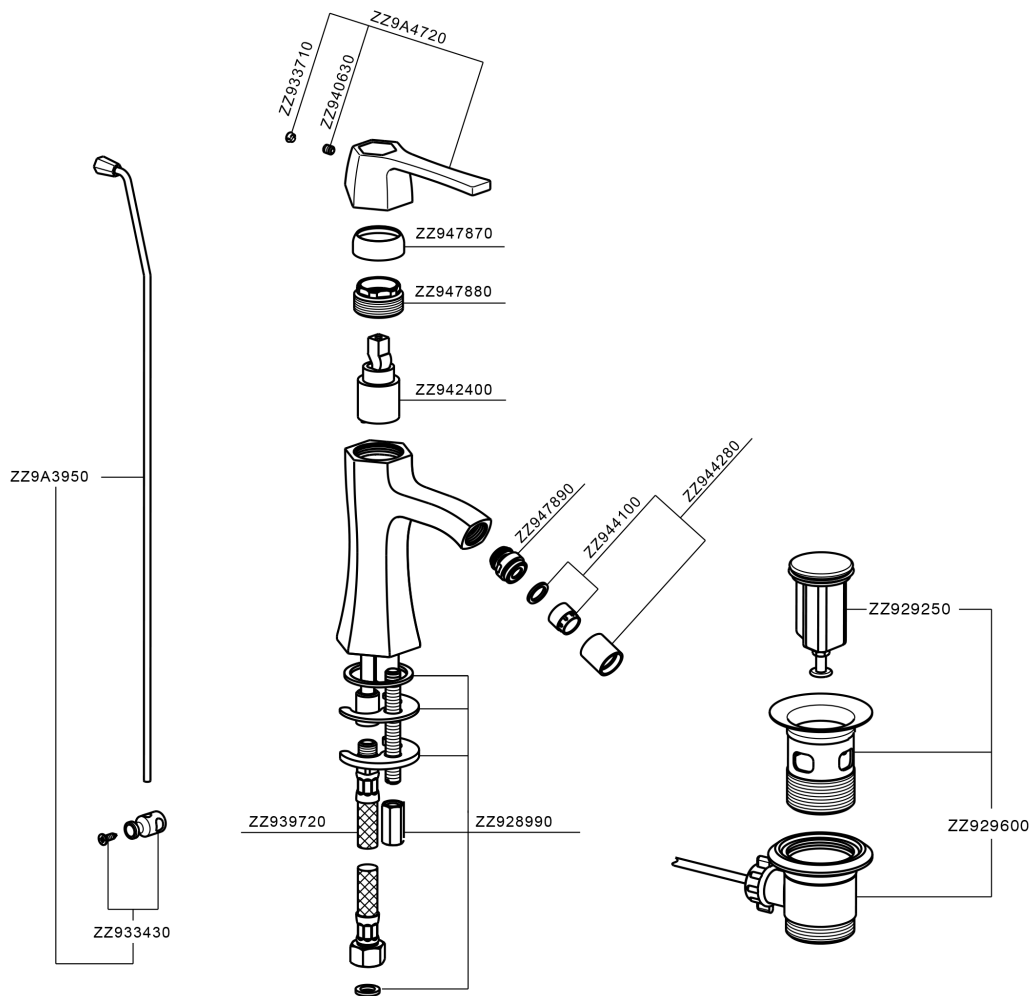

## Single lever bidet mixer **CH000554**

MODEL **CH000554**

Single lever bidet mixer, with 1" 1/4 automatic pop-up waste, G.3/8" stainless steel flexible hoses

### CHARACTERISTICS

Cartridge Spare Parts **ZZ94240000**

**25 mm Cartridge**

## Single lever bidet mixer CHERIE\_CH000554

CH000554

<https://en.cisal.it/single-lever-bidet-mixer-cherie-ch000554>

2026-04-25