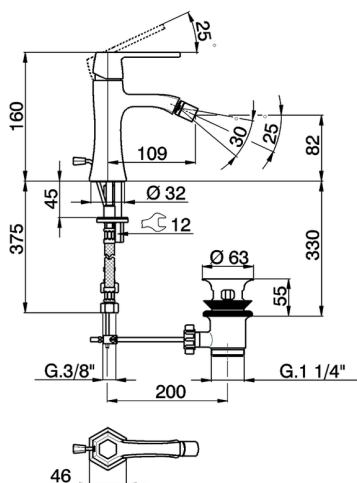

## Single lever bidet mixer **CH000554**

MODEL **CH000554**

Single lever bidet mixer, with 1" 1/4 automatic pop-up waste, G.3/8" stainless steel flexible hoses

### CHARACTERISTICS

Cartridge Spare Parts **ZZ94240000**

**25 mm Cartridge**