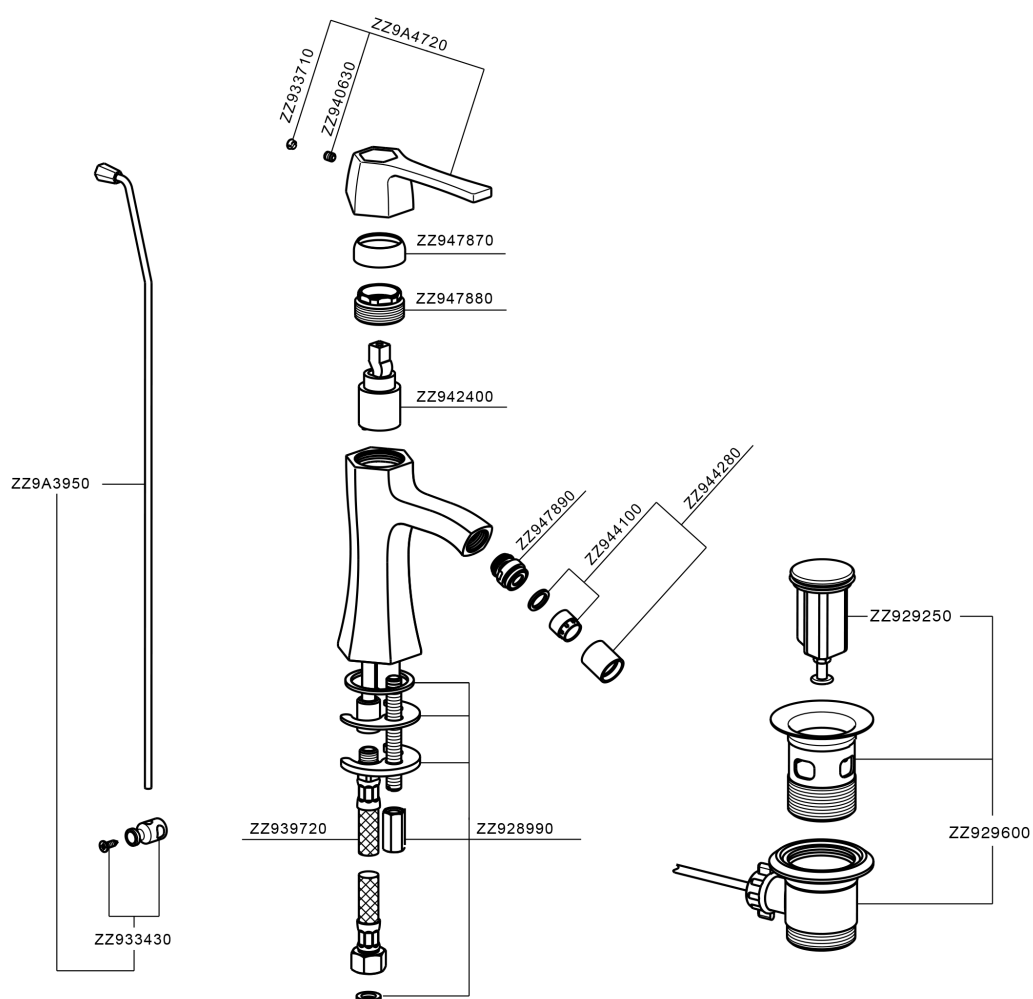

## Single lever bidet mixer **CH000554**

MODEL **CH000554**

Single lever bidet mixer, with 1" 1/4 automatic pop-up waste, G.3/8" stainless steel flexible hoses

### CHARACTERISTICS

Cartridge Spare Parts **ZZ94240000**

**25 mm Cartridge**

## Single lever bidet mixer CHERIE\_CH000554

CH000554

<https://en.cisal.it/single-lever-bidet-mixer-cherie-ch000554>

2026-04-04