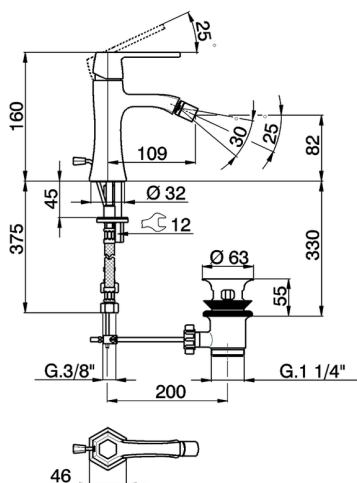

Single lever bidet mixer **CH000554**

MODEL **CH000554**

Single lever bidet mixer, with 1" 1/4 automatic pop-up waste, G.3/8" stainless steel flexible hoses

AVAILABLE FINISHINGS

- 
6T 6T Chrome/Matt Black
- 
7C 7C Gold/Matt Black
- 
7D 7D Polished Nickel/Matt Black
- 
7E 7E Rose Gold/Matt Black

CHARACTERISTICS

Cartridge Spare Parts **ZZ94240000**

25 mm Cartridge

Single lever bidet mixer CHERIE_CH000554

CH000554

<https://en.cisal.it/single-lever-bidet-mixer-cherie-ch000554>

2026-06-05