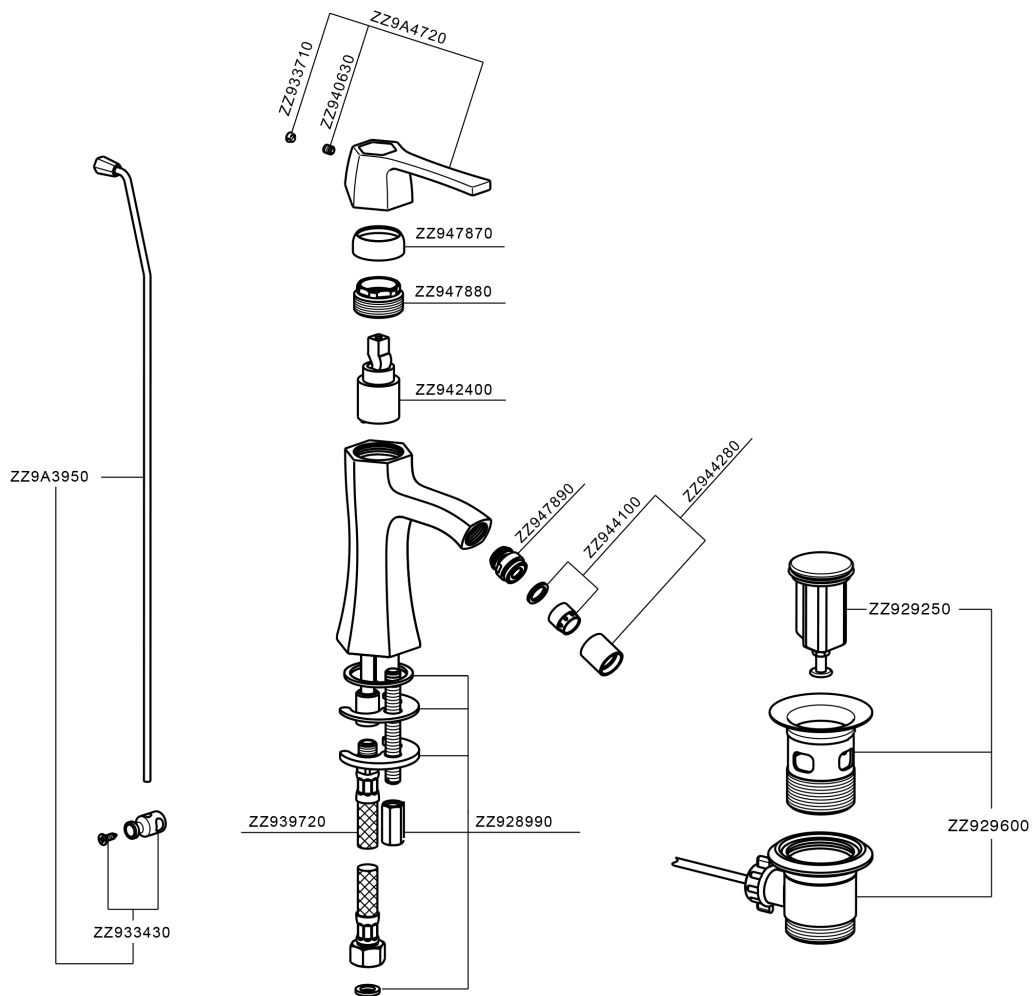

Single lever bidet mixer CHERIE_CH000554

CH000554

<https://en.cisal.it/single-lever-bidet-mixer-cherie-ch000554>

2026-04-25