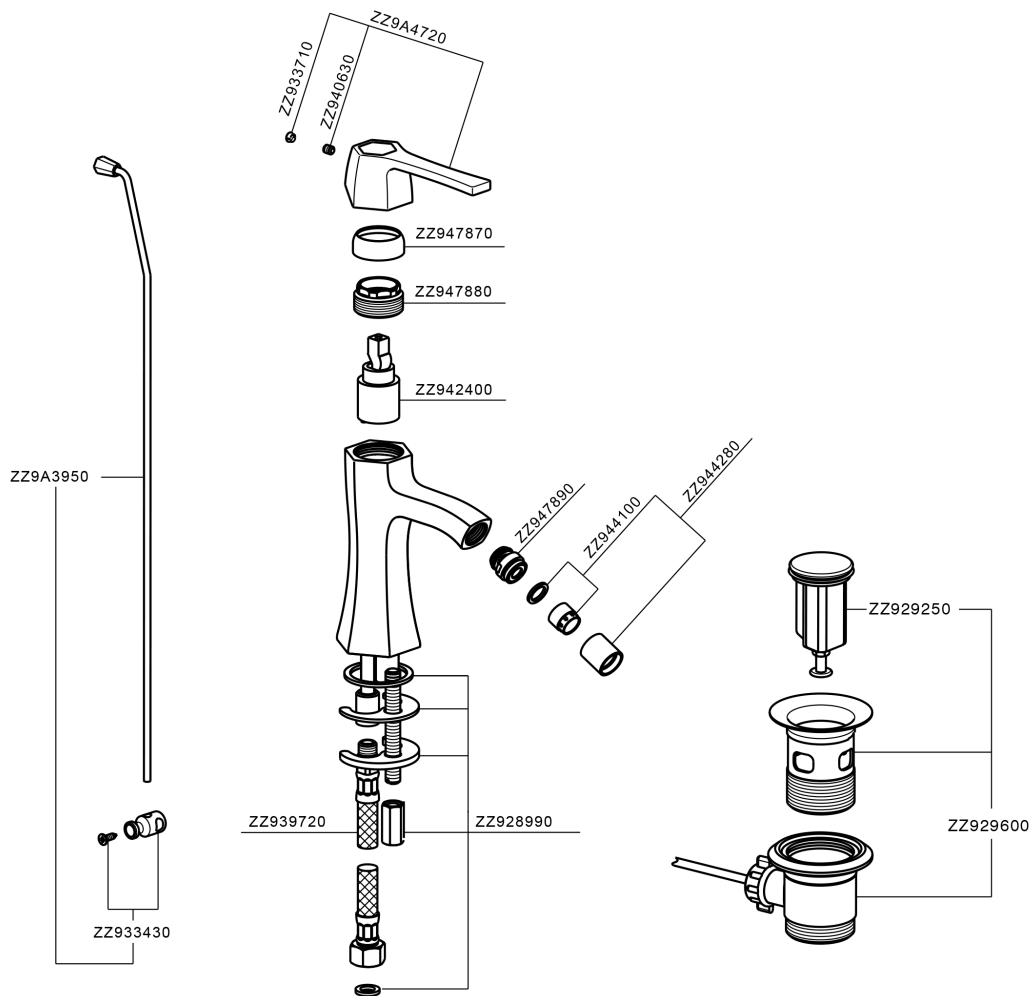

Single lever bidet mixer CHERIE_CH000554

CH000554

<https://en.cisal.it/single-lever-bidet-mixer-cherie-ch000554>

2026-05-15