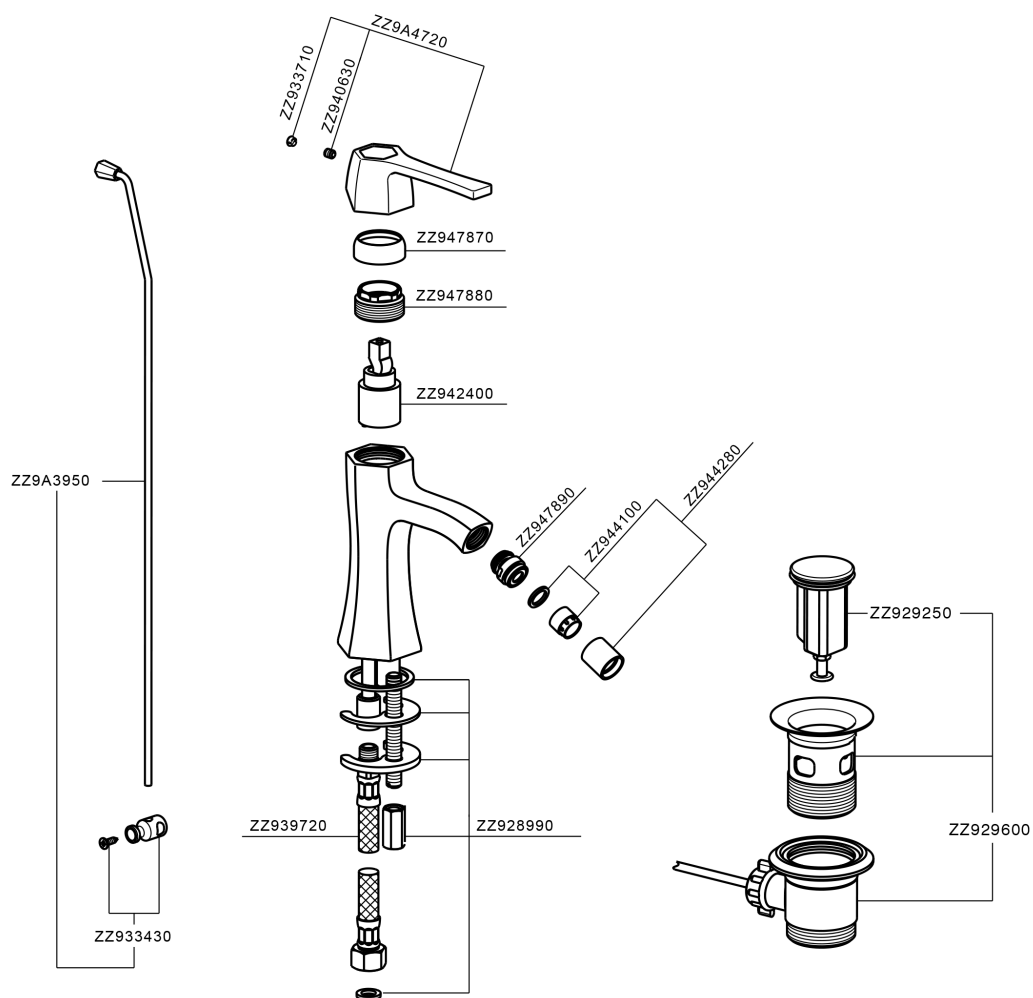

## Single lever bidet mixer **CH000554**

MODEL **CH000554**

Single lever bidet mixer, with 1" 1/4 automatic pop-up waste, G.3/8" stainless steel flexible hoses

### CHARACTERISTICS

Cartridge Spare Parts **ZZ94240000**

**25 mm Cartridge**

## Single lever bidet mixer CHERIE\_CH000554

CH000554

<https://en.cisal.it/single-lever-bidet-mixer-cherie-ch000554>

2026-04-24