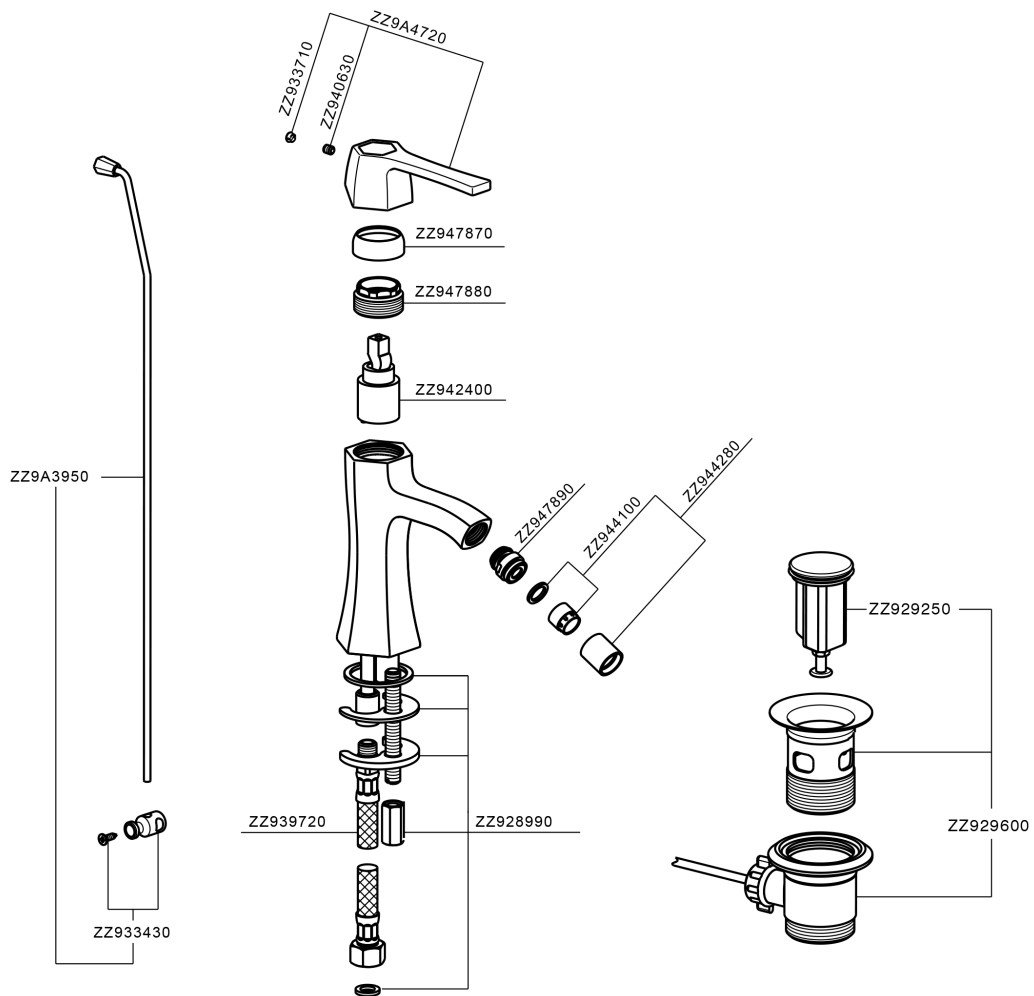

Single lever bidet mixer **CH000554**

MODEL **CH000554**

Single lever bidet mixer, with 1" 1/4 automatic pop-up waste, G.3/8" stainless steel flexible hoses

AVAILABLE FINISHINGS

- 
6T 6T Chrome/Matt Black
- 
7C 7C Gold/Matt Black
- 
7D 7D Polished Nickel/Matt Black
- 
7E 7E Rose Gold/Matt Black

CHARACTERISTICS

Cartridge Spare Parts **ZZ94240000**

25 mm Cartridge

Single lever bidet mixer CHERIE_CH000554

CH000554

<https://en.cisal.it/single-lever-bidet-mixer-cherie-ch000554>

2026-04-04