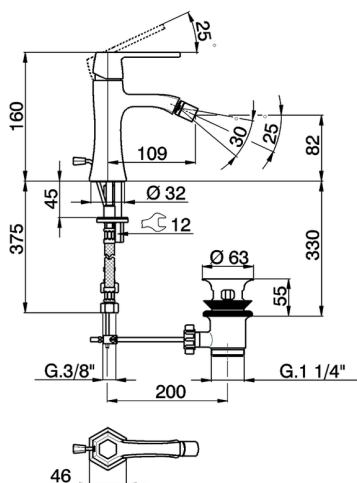

Single lever bidet mixer **CH000554**

MODEL **CH000554**

Single lever bidet mixer, with 1" 1/4 automatic pop-up waste, G.3/8" stainless steel flexible hoses

AVAILABLE FINISHINGS

- 
6T 6T Chrome/Matt Black
- 
7C 7C Gold/Matt Black
- 
7D 7D Polished Nickel/Matt Black
- 
7E 7E Rose Gold/Matt Black

CHARACTERISTICS

Cartridge Spare Parts **ZZ94240000**

25 mm Cartridge

Single lever bidet mixer CHERIE_CH000554

CH000554

<https://en.cisal.it/single-lever-bidet-mixer-cherie-ch000554>

2026-04-04