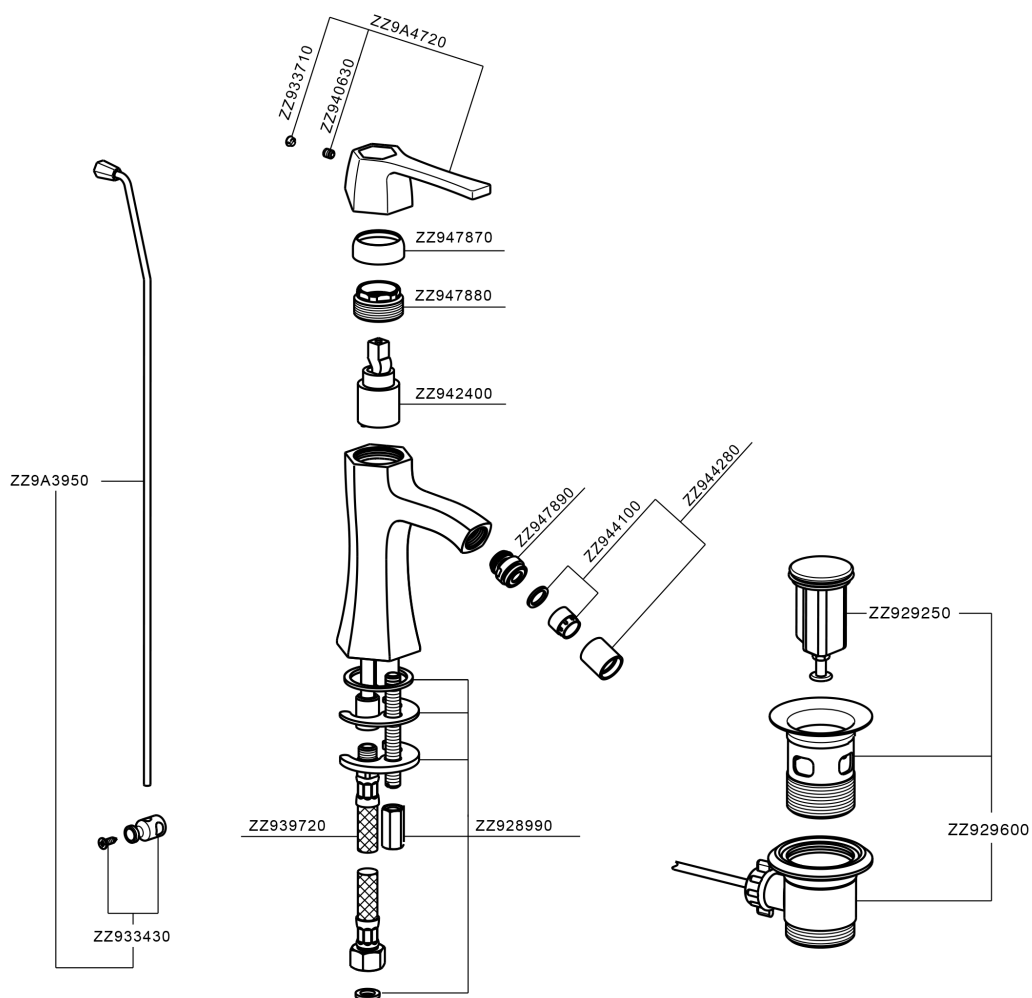

Single lever bidet mixer CHERIE_CH000554

CH000554

<https://en.cisal.it/single-lever-bidet-mixer-cherie-ch000554>

2026-04-24