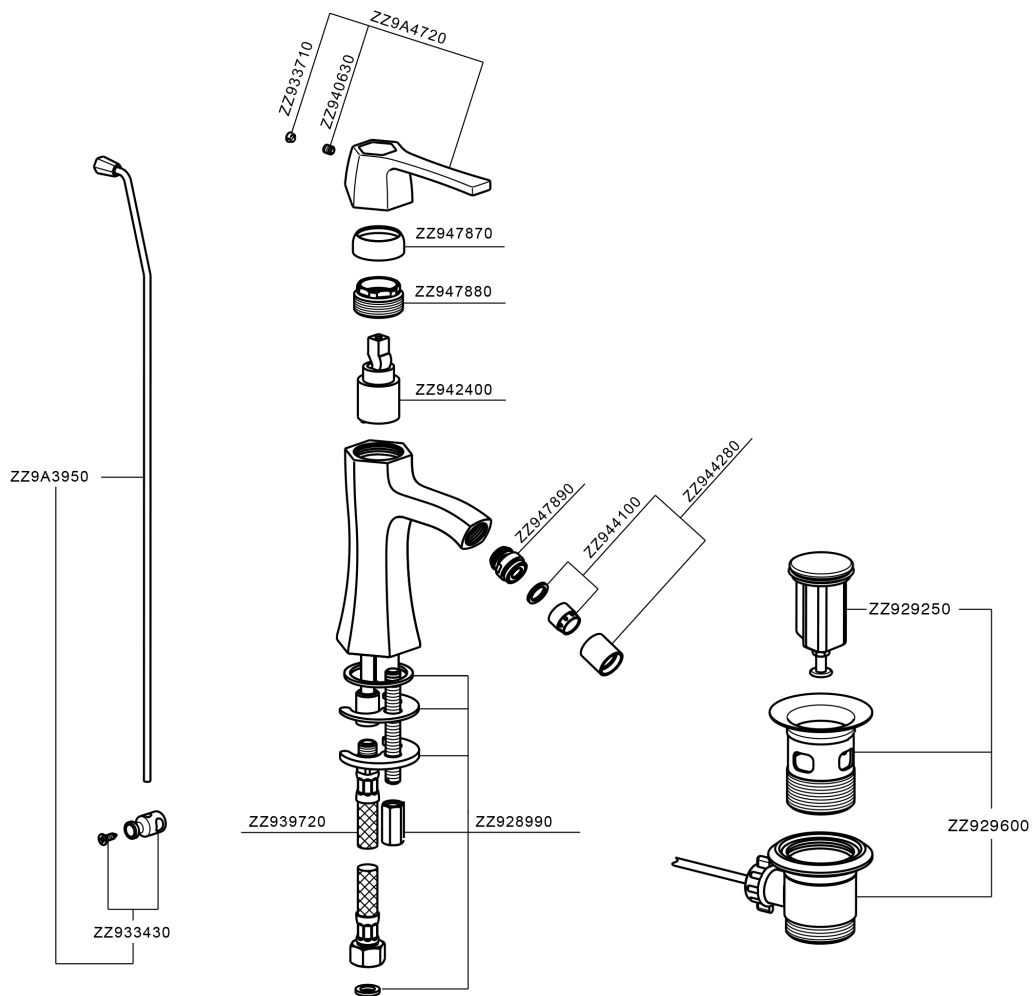

Single lever bidet mixer CHERIE_CH000554

CH000554

<https://en.cisal.it/single-lever-bidet-mixer-cherie-ch000554>

2026-06-05