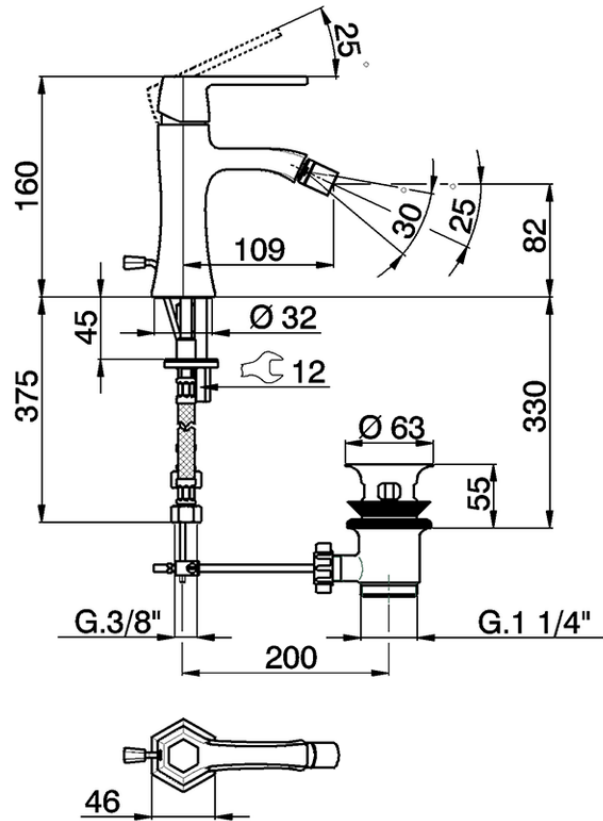

Single lever bidet mixer CHERIE_CH000554

CH000554

<https://en.cisal.it/single-lever-bidet-mixer-cherie-ch000554>

2026-05-15