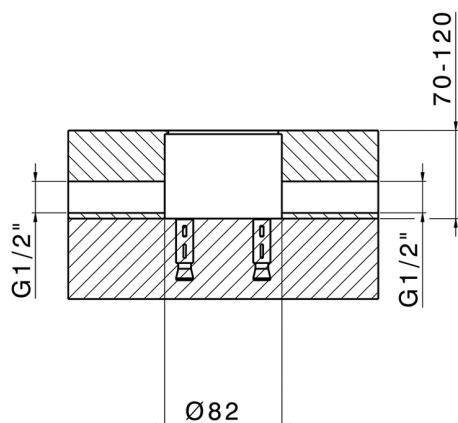

Exposed part for single basin on the floor LINEAVIVA_LV014510

MODEL **LV014510**

Exposed part for single basin on the floor, without concealed part, for item ZA004510

AVAILABLE FINISHINGS

-  **21** 21 Chrome
-  **2B** 2B Polished Nickel
-  **2F** 2F Brushed Nickel
-  **40** 40 Matt Black
-  **4Q** 4Q Matt White

CHARACTERISTICS

Cartridge Spare Parts **ZZ99672000**

35 mm Cartridge

Installation **Concealed**

Required concealed parts **ZA004510**

EcoStop

EcoStop feature limits water flow to approximately 50% of maximum output with one point of resistance on setting. Push slightly past the middle stop only when full water output is required. This will save water up to 50%.

Concealed part single lever free-standing CONCEALED_ZA004510

MODEL **ZA004510**

Concealed part single lever free-standing

AVAILABLE FINISHINGS

 **04** 04 Without finishing

CHARACTERISTICS

Concealed **1**

2026-04-05