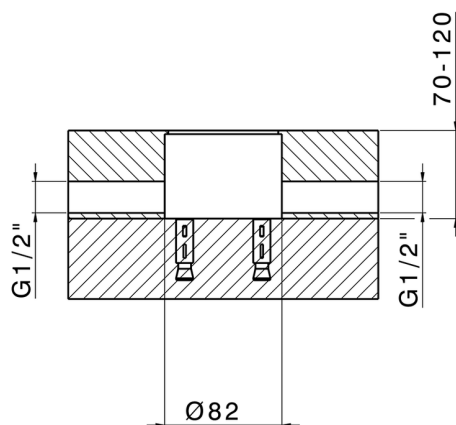

Exposed part for single basin on the floor LINEAVIVA_LV014510

MODEL **LV014510**

Exposed part for single basin on the floor, without concealed part, for item ZA004510

AVAILABLE FINISHINGS

-  **21** 21 Chrome
-  **2B** 2B Polished Nickel
-  **2F** 2F Brushed Nickel
-  **40** 40 Matt Black
-  **4Q** 4Q Matt White

CHARACTERISTICS

Cartridge Spare Parts **ZZ99672000**

35 mm Cartridge

Installation **Concealed**

Required concealed parts **ZA004510**

EcoStop

EcoStop feature limits water flow to approximately 50% of maximum output with one point of resistance on setting. Push slightly past the middle stop only when full water output is required. This will save water up to 50%.

Concealed part single lever free-standing CONCEALED_ZA004510

MODEL **ZA004510**

Concealed part single lever free-standing

AVAILABLE FINISHINGS

 **04** 04 Without finishing

CHARACTERISTICS

Concealed **1**

2026-04-27