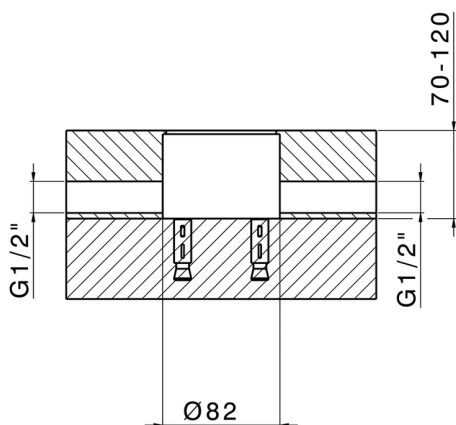

Exposed part for single basin on the floor LINEAVIVA_LV014510

MODEL **LV014510**

Exposed part for single basin on the floor, without concealed part, for item ZA004510

AVAILABLE FINISHINGS

-  **21** 21 Chrome
-  **2B** 2B Polished Nickel
-  **2F** 2F Brushed Nickel
-  **40** 40 Matt Black
-  **4Q** 4Q Matt White

CHARACTERISTICS

Cartridge Spare Parts **ZZ99672000**

35 mm Cartridge

Installation **Concealed**

Required concealed parts **ZA004510**

EcoStop

EcoStop feature limits water flow to approximately 50% of maximum output with one point of resistance on setting. Push slightly past the middle stop only when full water output is required. This will save water up to 50%.

Concealed part single lever free-standing CONCEALED_ZA004510

MODEL **ZA004510**

Concealed part single lever free-standing

AVAILABLE FINISHINGS

 **04** 04 Without finishing

CHARACTERISTICS

Concealed **1**

2026-06-14