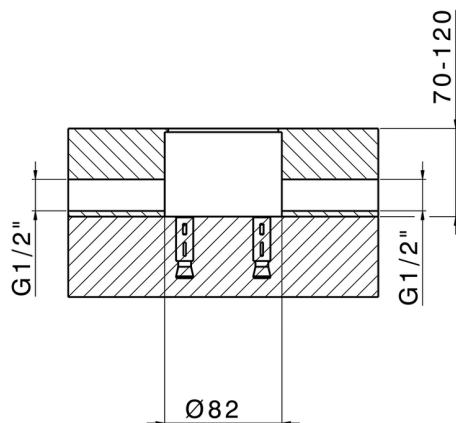

Exposed part for single basin on the floor LINEAVIVA_LV014510

MODEL **LV014510**

Exposed part for single basin on the floor, without concealed part, for item ZA004510

AVAILABLE FINISHINGS

-  **21** 21 Chrome
-  **2B** 2B Polished Nickel
-  **2F** 2F Brushed Nickel
-  **40** 40 Matt Black
-  **4Q** 4Q Matt White

CHARACTERISTICS

Cartridge Spare Parts **ZZ99672000**

35 mm Cartridge

Installation **Concealed**

Required concealed parts **ZA004510**

EcoStop

EcoStop feature limits water flow to approximately 50% of maximum output with one point of resistance on setting. Push slightly past the middle stop only when full water output is required. This will save water up to 50%.

Concealed part single lever free-standing CONCEALED_ZA004510

MODEL **ZA004510**

Concealed part single lever free-standing

AVAILABLE FINISHINGS

 **04** 04 Without finishing

CHARACTERISTICS

Concealed **1**

2026-06-13