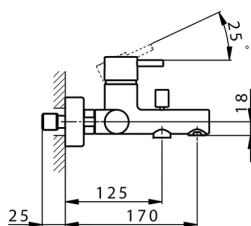

## Single lever bath mixer LESS MINIMAL\_LM000130

MODEL **LM000130**

Single lever bath mixer, without shower set, 1/2" M flexible connection

### CHARACTERISTICS

Cartridge Spare Parts **ZZ95435000**

**35 mm Cartridge**