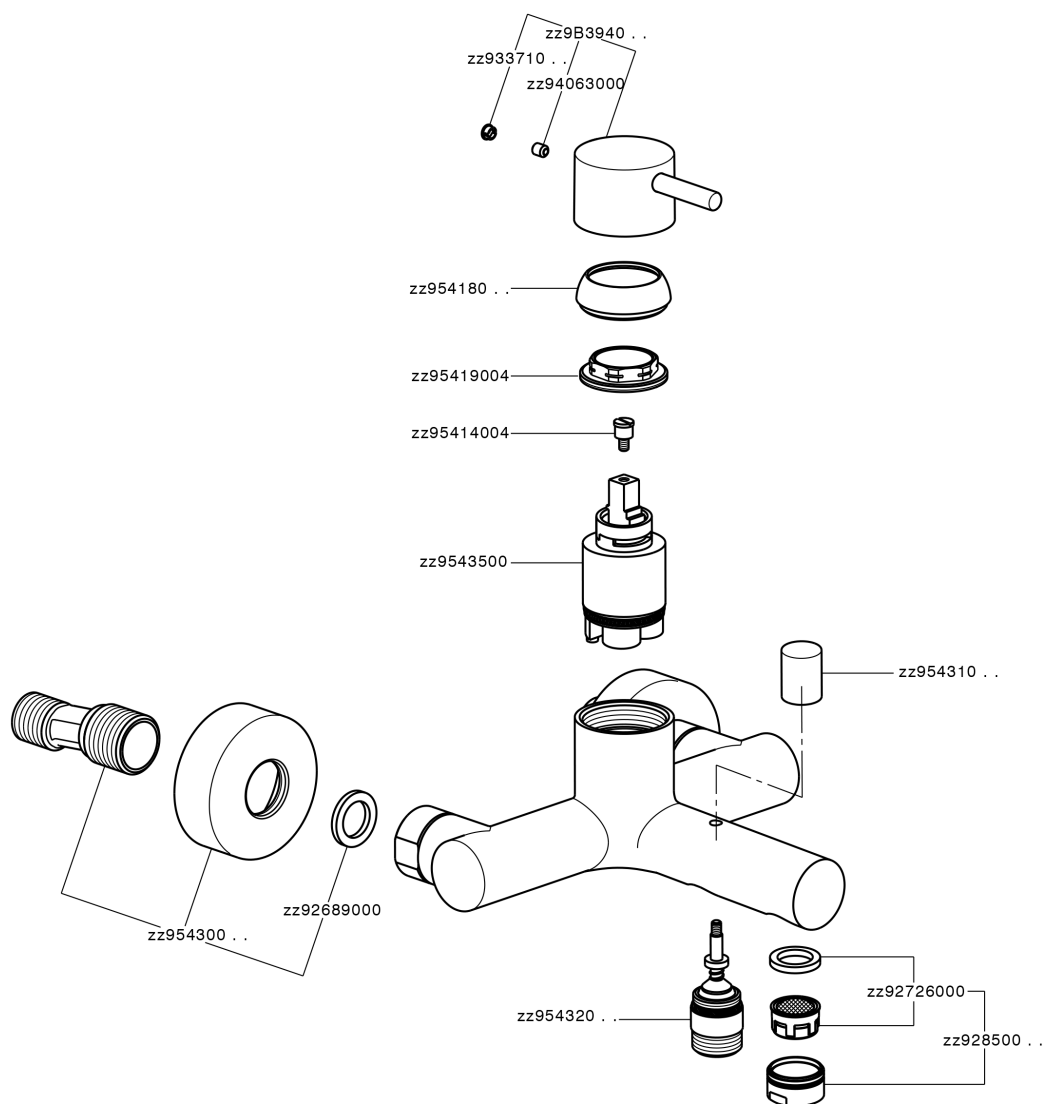

Single lever bath mixer LESS MINIMAL_LM000130

MODEL **LM000130**

Single lever bath mixer, without shower set, 1/2" M flexible connection

AVAILABLE FINISHINGS

-  **21** 21 Chrome
-  **2F** 2F Brushed Nickel
-  **40** 40 Matt Black
-  **4Q** 4Q Matt White

CHARACTERISTICS

Cartridge Spare Parts **ZZ95435000**

35 mm Cartridge

EcoStop

EcoStop feature limits water flow to approximately 50% of maximum output with one point of resistance on setting. Push slightly past the middle stop only when full water output is required. This will save water up to 50%.

Single lever bath mixer LESS MINIMAL_LM000130

LM000130

<https://en.cisal.it/single-lever-bath-mixer-less-minimal-lm000130>

2026-05-19