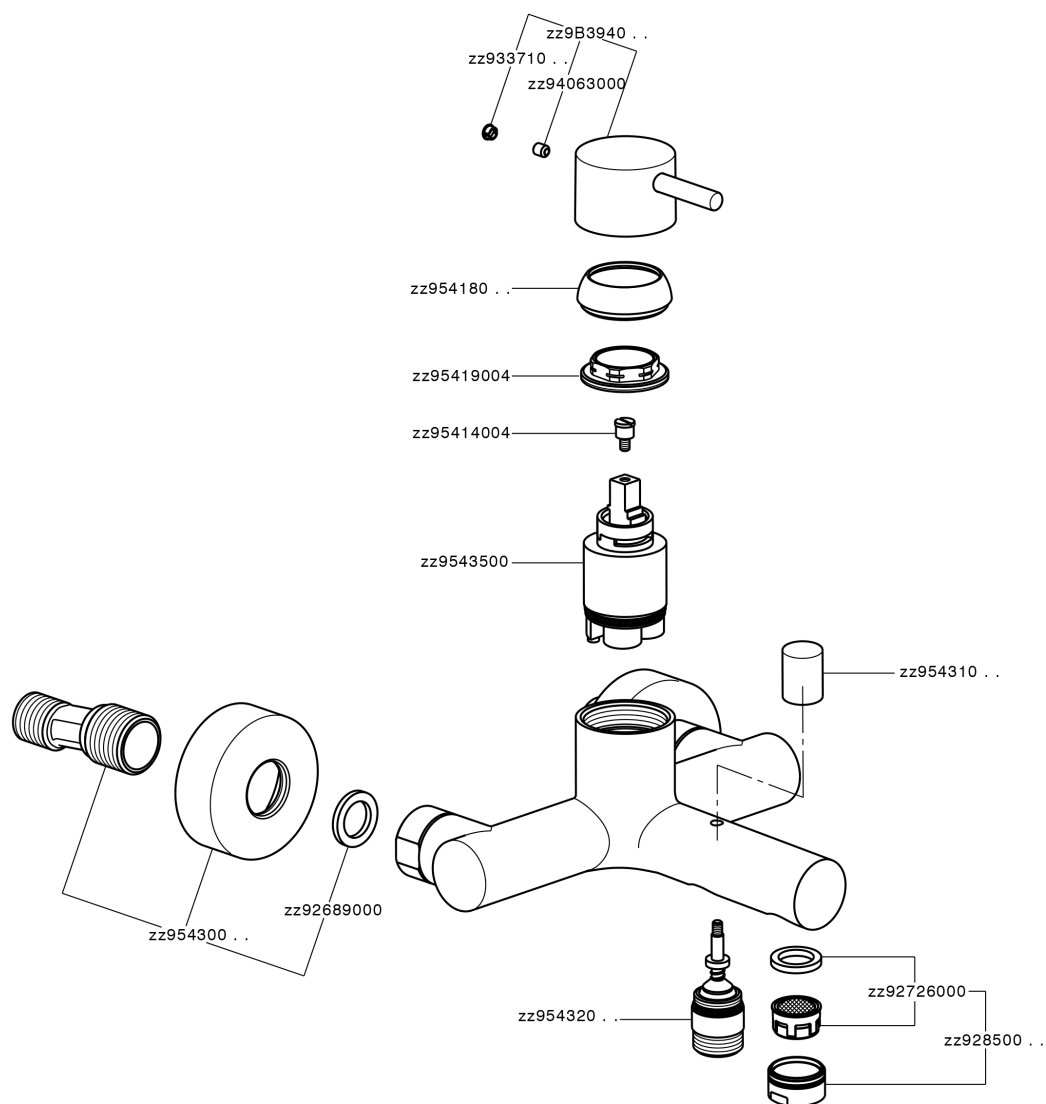

## Single lever bath mixer LESS MINIMAL\_LM000130

MODEL **LM000130**

Single lever bath mixer, without shower set, 1/2" M flexible connection

### CHARACTERISTICS

Cartridge Spare Parts **ZZ95435000**

**35 mm Cartridge**

### EcoStop

EcoStop feature limits water flow to approximately 50% of maximum output with one point of resistance on setting. Push slightly past the middle stop only when full water output is required. This will save water up to 50%.

## Single lever bath mixer LESS MINIMAL\_LM000130

LM000130

<https://en.cisal.it/single-lever-bath-mixer-less-minimal-lm000130>

2026-06-13