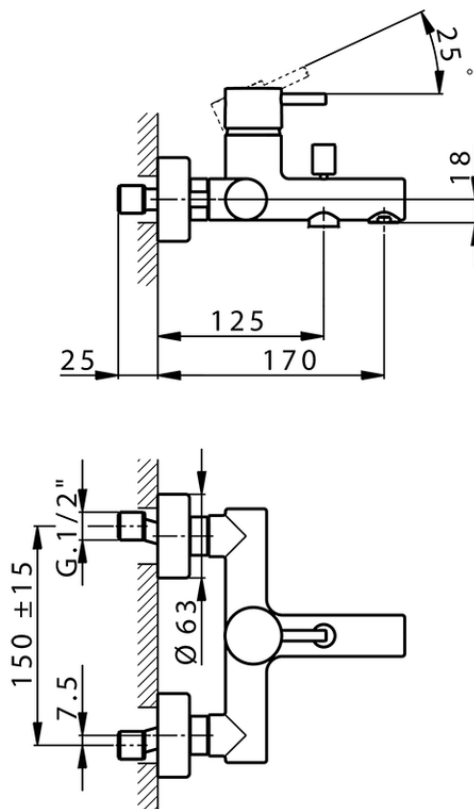

Single lever bath mixer LESS MINIMAL_LM000130

LM000130

<https://en.cisal.it/single-lever-bath-mixer-less-minimal-lm000130>

2026-06-13