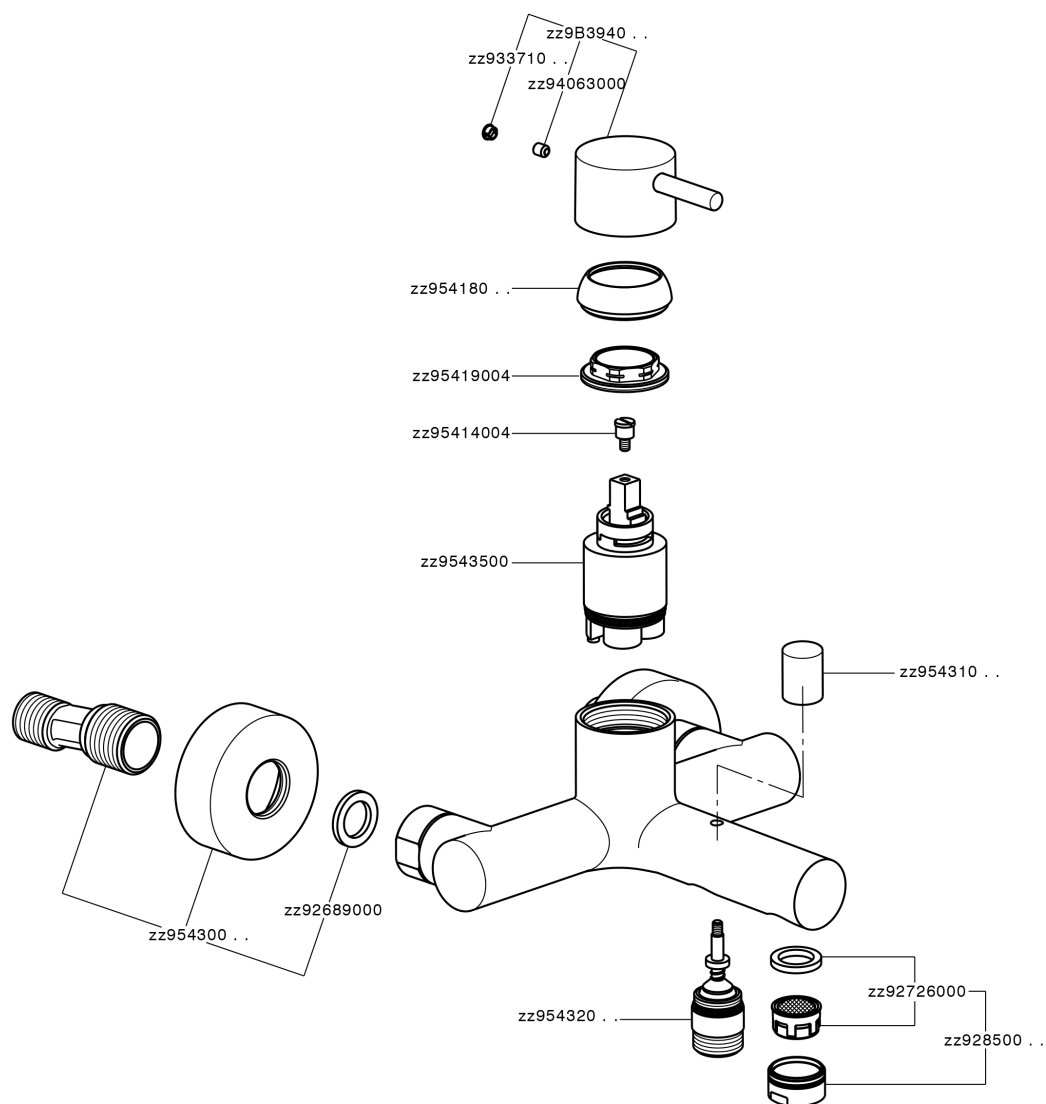

## Single lever bath mixer LESS MINIMAL\_LM000130

MODEL **LM000130**

Single lever bath mixer, without shower set, 1/2" M flexible connection

### CHARACTERISTICS

Cartridge Spare Parts **ZZ95435000**

**35 mm Cartridge**

### EcoStop

EcoStop feature limits water flow to approximately 50% of maximum output with one point of resistance on setting. Push slightly past the middle stop only when full water output is required. This will save water up to 50%.

## Single lever bath mixer LESS MINIMAL\_LM000130

LM000130

<https://en.cisal.it/single-lever-bath-mixer-less-minimal-lm000130>

2026-06-14