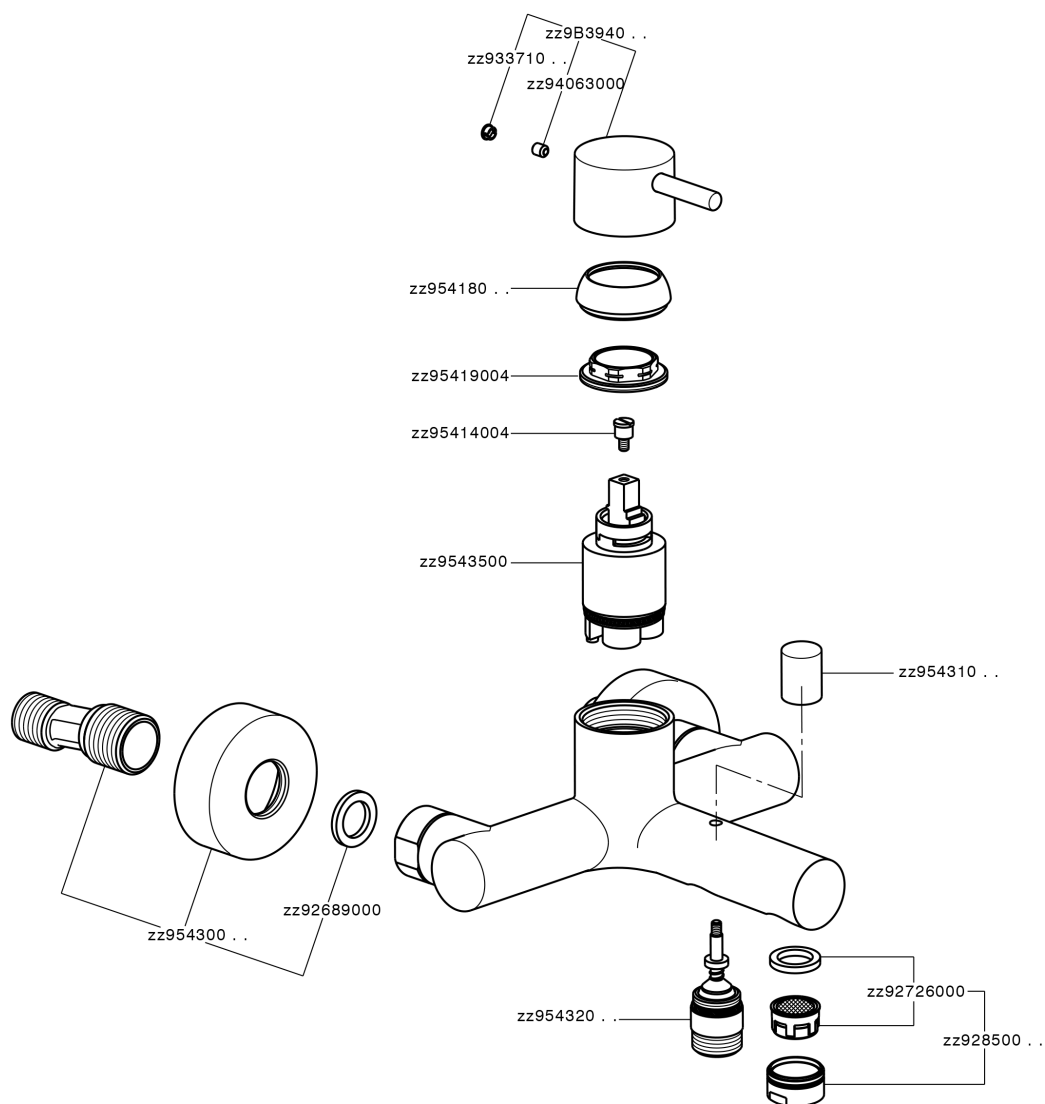

## Single lever bath mixer LESS MINIMAL\_LM000130

LM000130

<https://en.cisal.it/single-lever-bath-mixer-less-minimal-lm000130>

2026-05-19