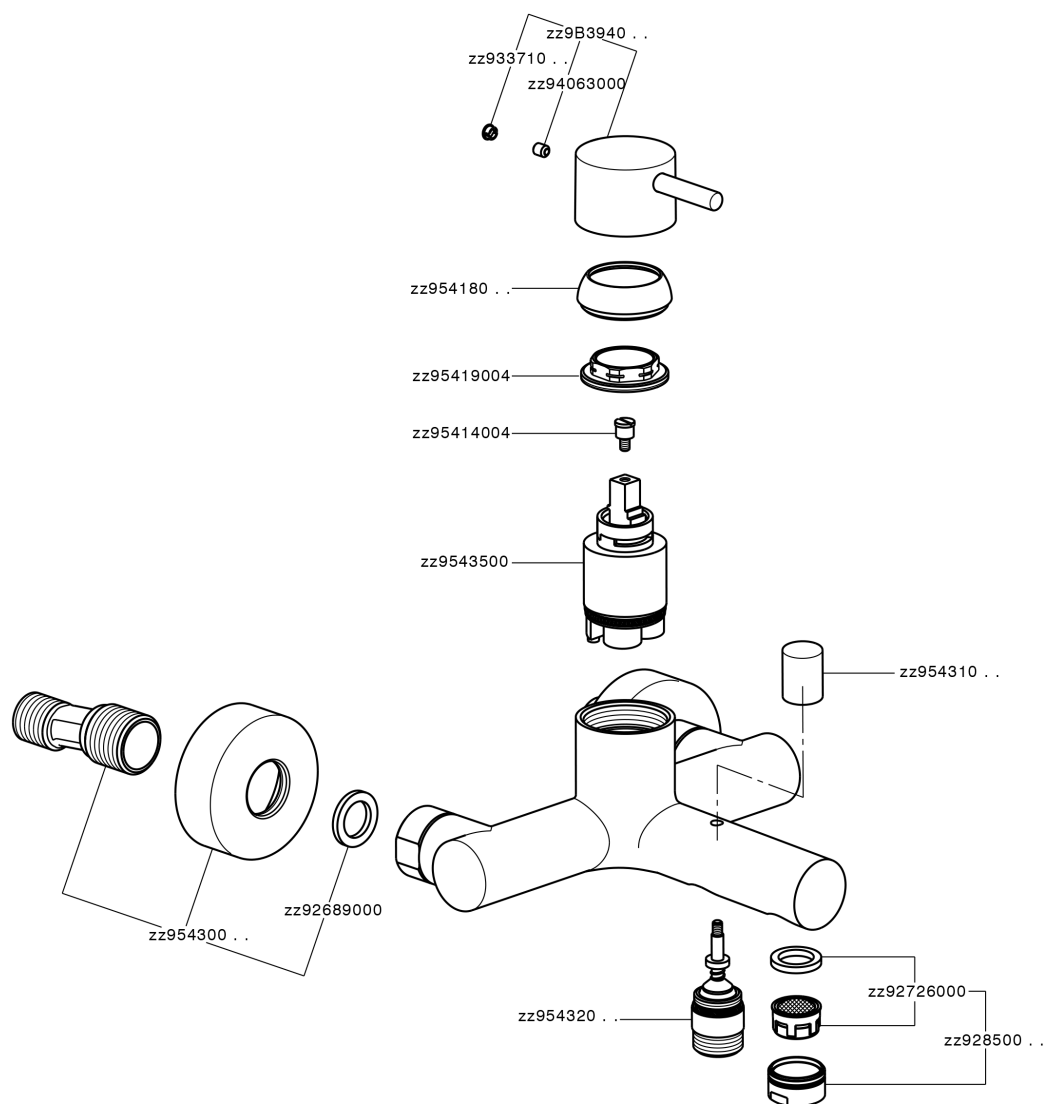

## Single lever bath mixer LESS MINIMAL\_LM000130

LM000130

<https://en.cisal.it/single-lever-bath-mixer-less-minimal-lm000130>

2026-06-13