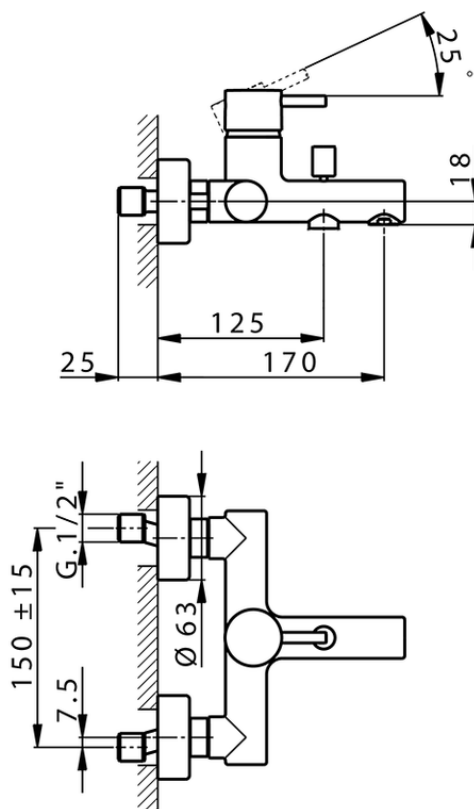

Single lever bath mixer LESS MINIMAL_LM000130

LM000130

<https://en.cisal.it/single-lever-bath-mixer-less-minimal-lm000130>

2026-04-28