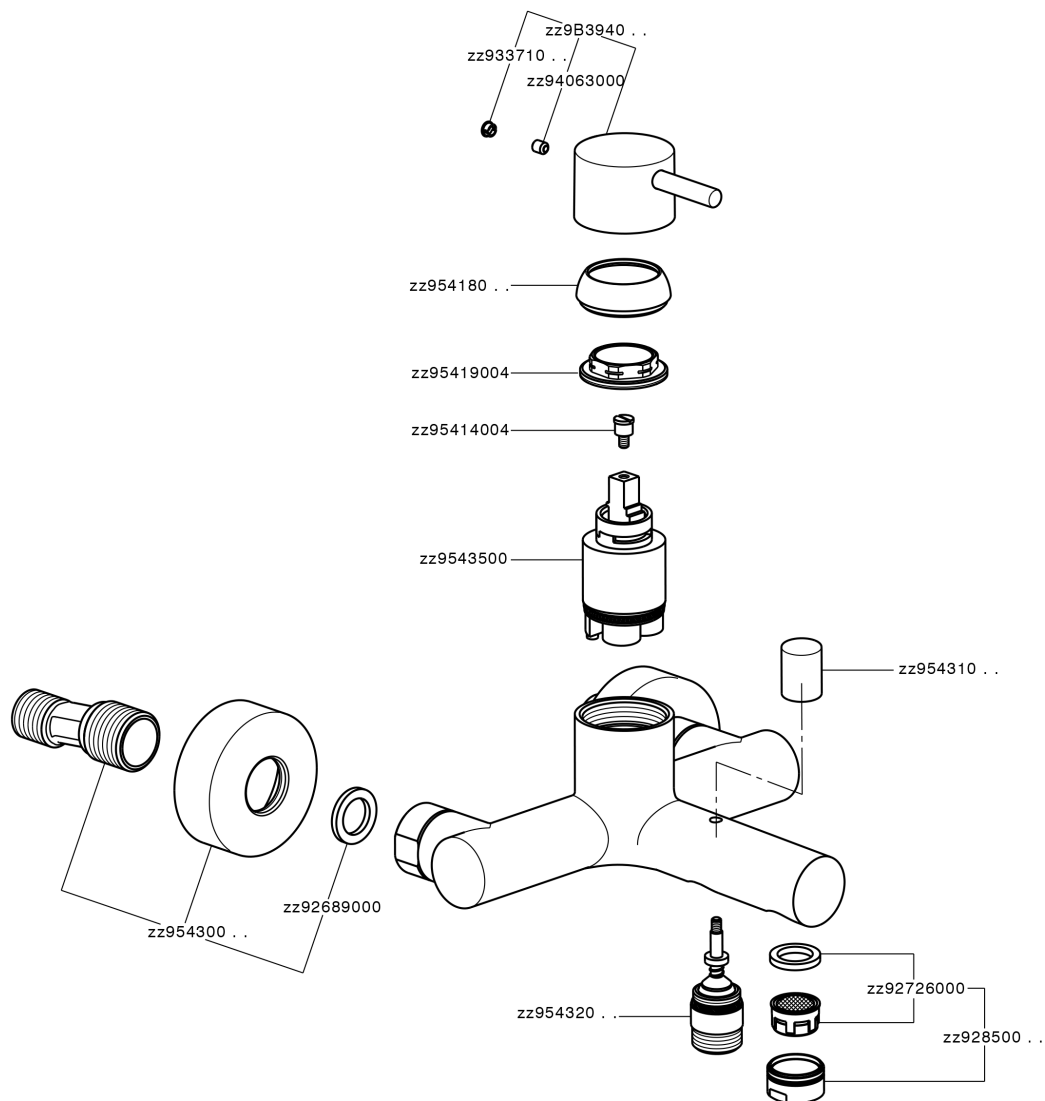

Single lever bath mixer LESS MINIMAL_LM000130

MODEL **LM000130**

Single lever bath mixer, without shower set, 1/2" M flexible connection

AVAILABLE FINISHINGS

- 
21 21 Chrome
- 
2F 2F Brushed Nickel
- 
40 40 Matt Black
- 
4Q 4Q Matt White

CHARACTERISTICS

Cartridge Spare Parts **ZZ95435000**

35 mm Cartridge

EcoStop

EcoStop feature limits water flow to approximately 50% of maximum output with one point of resistance on setting. Push slightly past the middle stop only when full water output is required. This will save water up to 50%.

Single lever bath mixer LESS MINIMAL_LM000130

LM000130

<https://en.cisal.it/single-lever-bath-mixer-less-minimal-lm000130>

2026-05-19