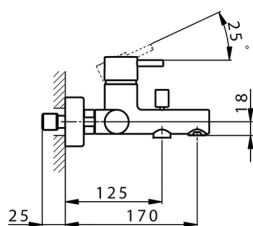

Single lever bath mixer LESS MINIMAL_LM000130

MODEL **LM000130**

Single lever bath mixer, without shower set, 1/2" M flexible connection

AVAILABLE FINISHINGS

- 
21 21 Chrome
- 
2F 2F Brushed Nickel
- 
40 40 Matt Black
- 
4Q 4Q Matt White

CHARACTERISTICS

Cartridge Spare Parts **ZZ95435000**

35 mm Cartridge

EcoStop

EcoStop feature limits water flow to approximately 50% of maximum output with one point of resistance on setting. Push slightly past the middle stop only when full water output is required. This will save water up to 50%.