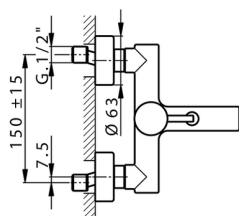

Single lever bath mixer LESS MINIMAL_LM000130

MODEL **LM000130**

Single lever bath mixer, without shower set, 1/2" M flexible connection

AVAILABLE FINISHINGS

- 
21 21 Chrome
- 
2F 2F Brushed Nickel
- 
40 40 Matt Black
- 
4Q 4Q Matt White

CHARACTERISTICS

Cartridge Spare Parts **ZZ95435000**

35 mm Cartridge

EcoStop

EcoStop feature limits water flow to approximately 50% of maximum output with one point of resistance on setting. Push slightly past the middle stop only when full water output is required. This will save water up to 50%.

Single lever bath mixer LESS MINIMAL_LM000130

LM000130

<https://en.cisal.it/single-lever-bath-mixer-less-minimal-lm000130>

2026-05-19