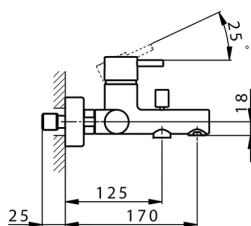

Single lever bath mixer LESS MINIMAL_LM000130

MODEL **LM000130**

Single lever bath mixer, without shower set, 1/2" M flexible connection

AVAILABLE FINISHINGS

-  **21** 21 Chrome
-  **2F** 2F Brushed Nickel
-  **40** 40 Matt Black
-  **4Q** 4Q Matt White

CHARACTERISTICS

Cartridge Spare Parts **ZZ95435000**

35 mm Cartridge

EcoStop

EcoStop feature limits water flow to approximately 50% of maximum output with one point of resistance on setting. Push slightly past the middle stop only when full water output is required. This will save water up to 50%.