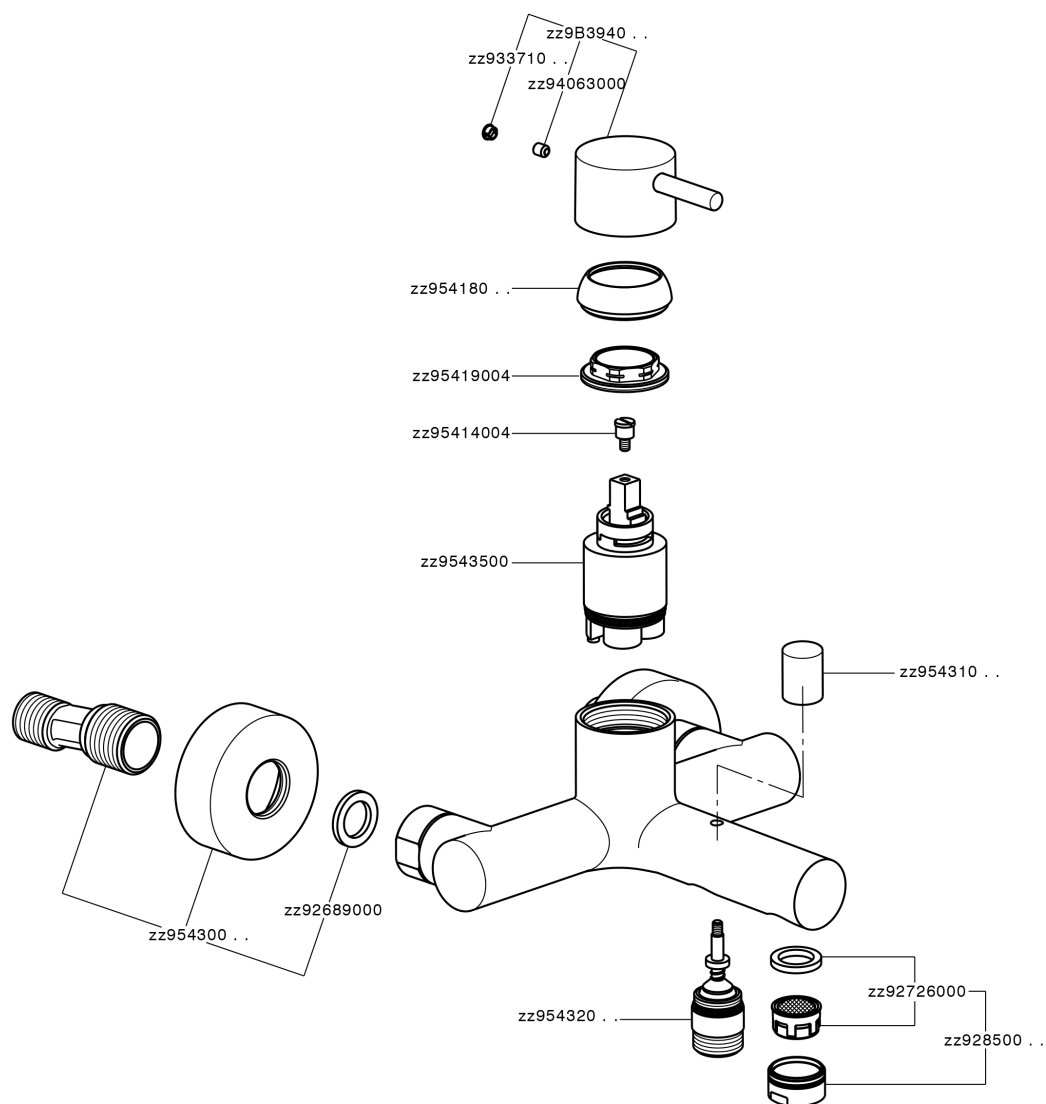

Single lever bath mixer LESS MINIMAL_LM000130

MODEL **LM000130**

Single lever bath mixer, without shower set, 1/2" M flexible connection

AVAILABLE FINISHINGS

-  **21** 21 Chrome
-  **2F** 2F Brushed Nickel
-  **40** 40 Matt Black
-  **4Q** 4Q Matt White

CHARACTERISTICS

Cartridge Spare Parts **ZZ95435000**

35 mm Cartridge

EcoStop

EcoStop feature limits water flow to approximately 50% of maximum output with one point of resistance on setting. Push slightly past the middle stop only when full water output is required. This will save water up to 50%.

Single lever bath mixer LESS MINIMAL_LM000130

LM000130

<https://en.cisal.it/single-lever-bath-mixer-less-minimal-lm000130>

2026-04-29