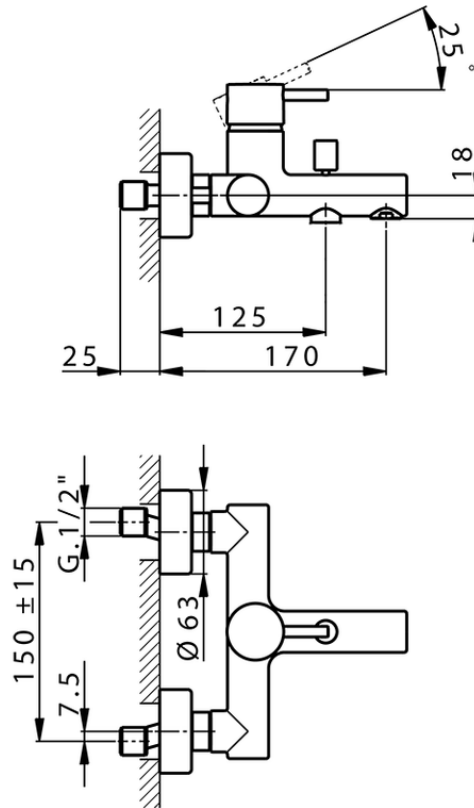

Single lever bath mixer LESS MINIMAL_LM000130

LM000130

<https://en.cisal.it/single-lever-bath-mixer-less-minimal-lm000130>

2026-06-29