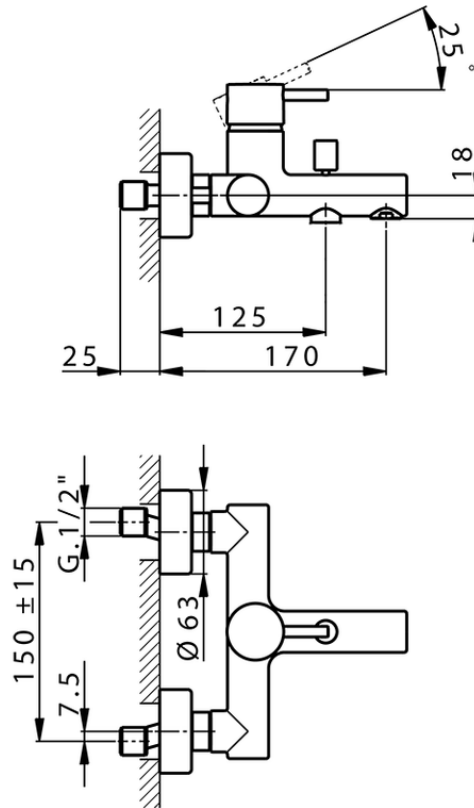

Single lever bath mixer LESS MINIMAL_LM000130

LM000130

<https://en.cisal.it/single-lever-bath-mixer-less-minimal-lm000130>

2026-06-08