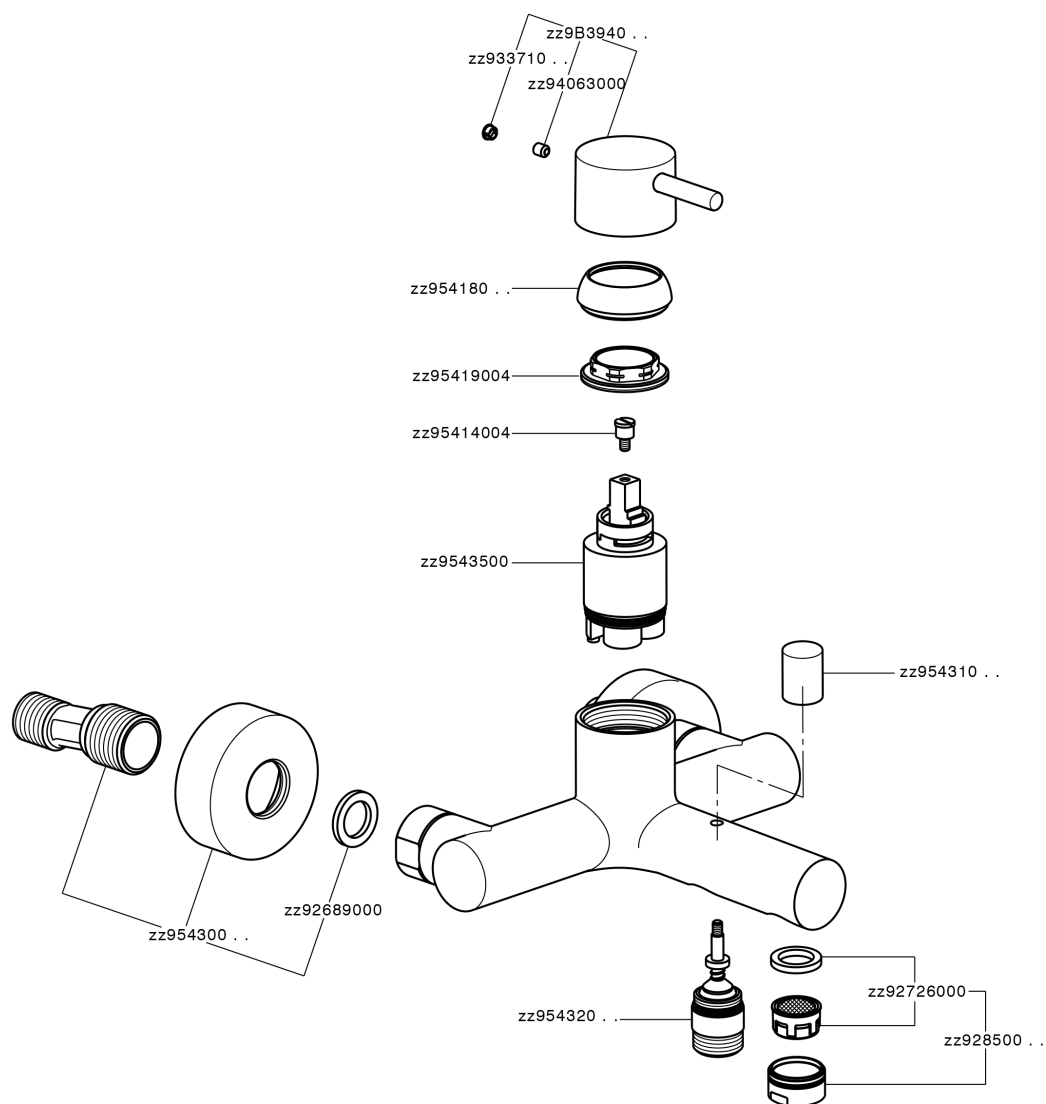

Single lever bath mixer LESS MINIMAL_LM000130

LM000130

<https://en.cisal.it/single-lever-bath-mixer-less-minimal-lm000130>

2026-04-28