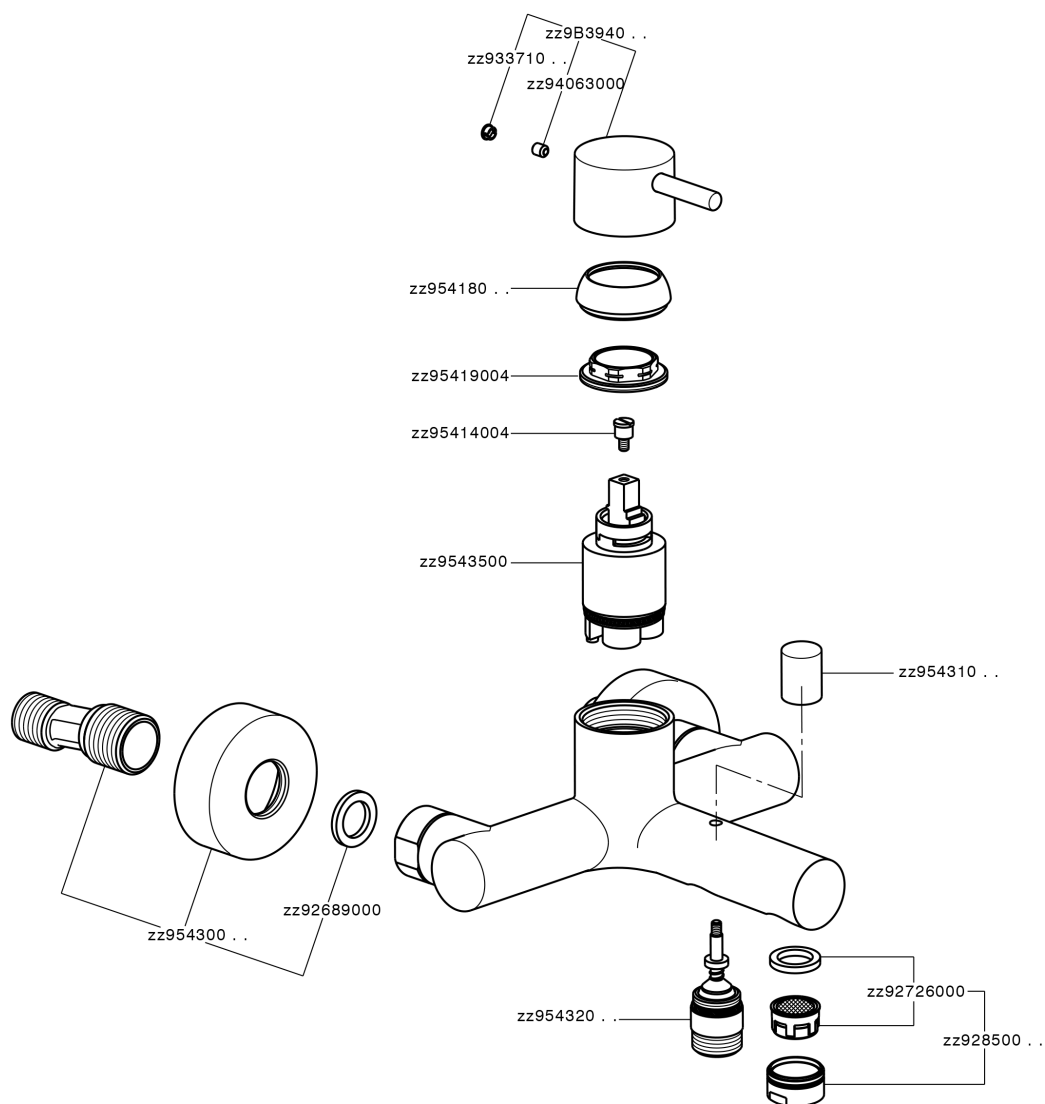

Single lever bath mixer LESS MINIMAL_LM000130

LM000130

<https://en.cisal.it/single-lever-bath-mixer-less-minimal-lm000130>

2026-05-19