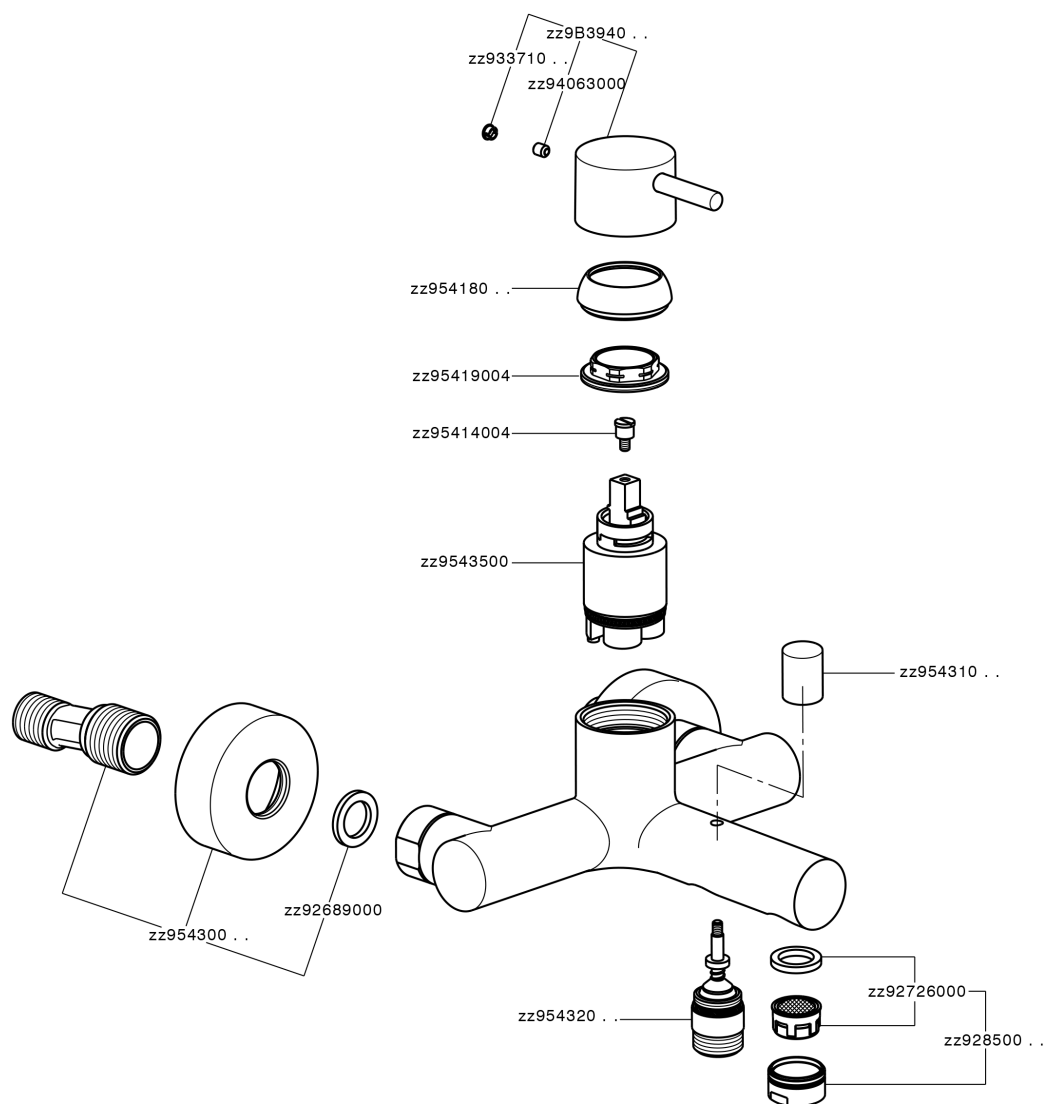

Single lever bath mixer LESS MINIMAL_LM000130

LM000130

<https://en.cisal.it/single-lever-bath-mixer-less-minimal-lm000130>

2026-06-08