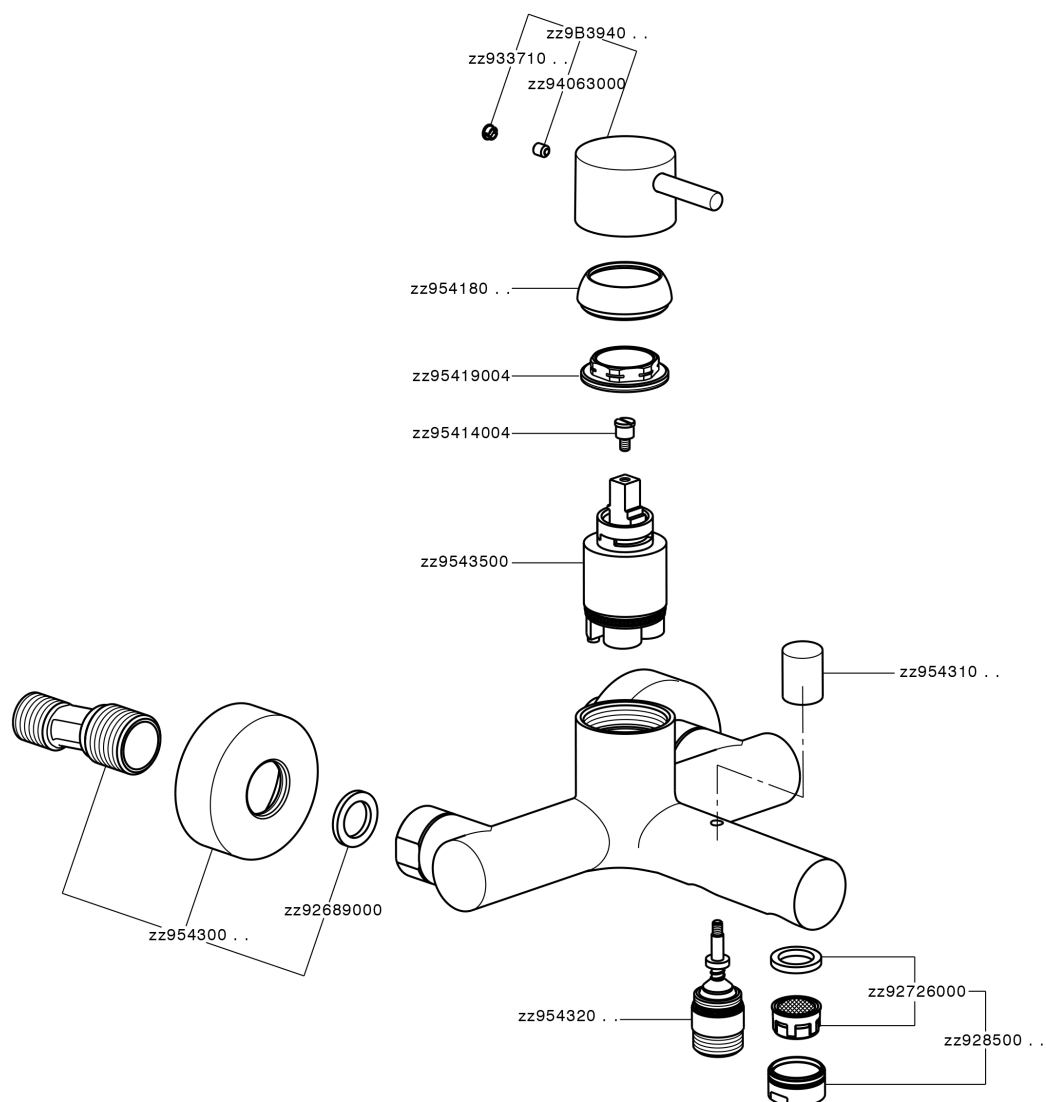

Single lever bath mixer LESS MINIMAL_LM000130

LM000130

<https://en.cisal.it/single-lever-bath-mixer-less-minimal-lm000130>

2026-04-28