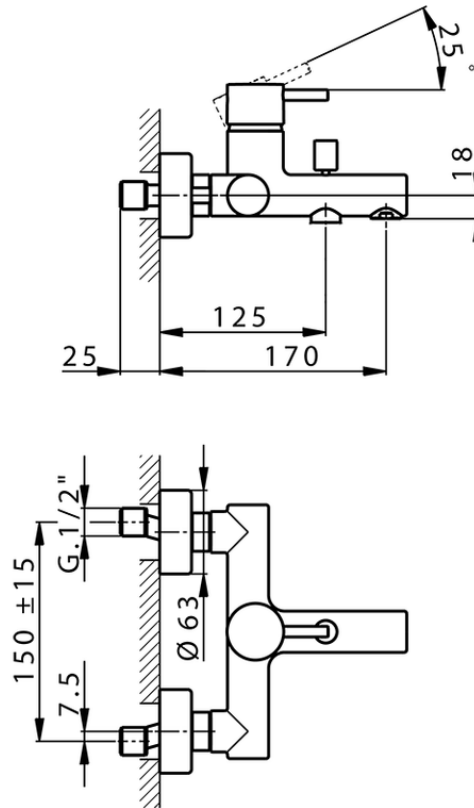

Single lever bath mixer LESS MINIMAL_LM000130

LM000130

<https://en.cisal.it/single-lever-bath-mixer-less-minimal-lm000130>

2026-05-19