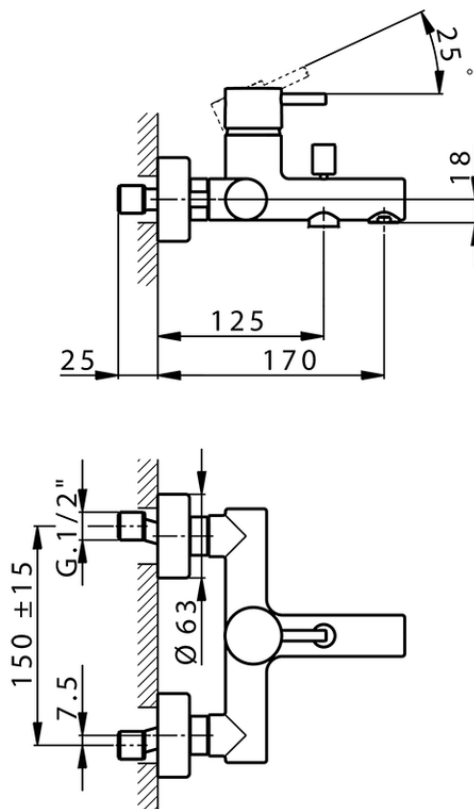

Single lever bath mixer LESS MINIMAL_LM000130

LM000130

<https://en.cisal.it/single-lever-bath-mixer-less-minimal-lm000130>

2026-04-08