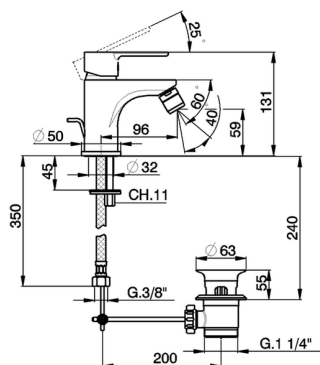

Single lever bidet mixer TENDER_C2000550

MODEL **C2000550**

Single lever bidet mixer, with automatic 1"1/4 automatic pop-up waste, G.3/8" stainless steel flexible hoses

AVAILABLE FINISHINGS

CHARACTERISTICS

Cartridge Spare Parts **ZZ95435000**

35 mm Cartridge

EcoStop

EcoStop feature limits water flow to approximately 50% of maximum output with one point of resistance on setting. Push slightly past the middle stop only when full water output is required. This will save water up to 50%.

Single lever bidet mixer TENDER_C2000550

C2000550

<https://en.cisal.it/single-lever-bidet-mixer-tender-c2000550>

2024-12-22