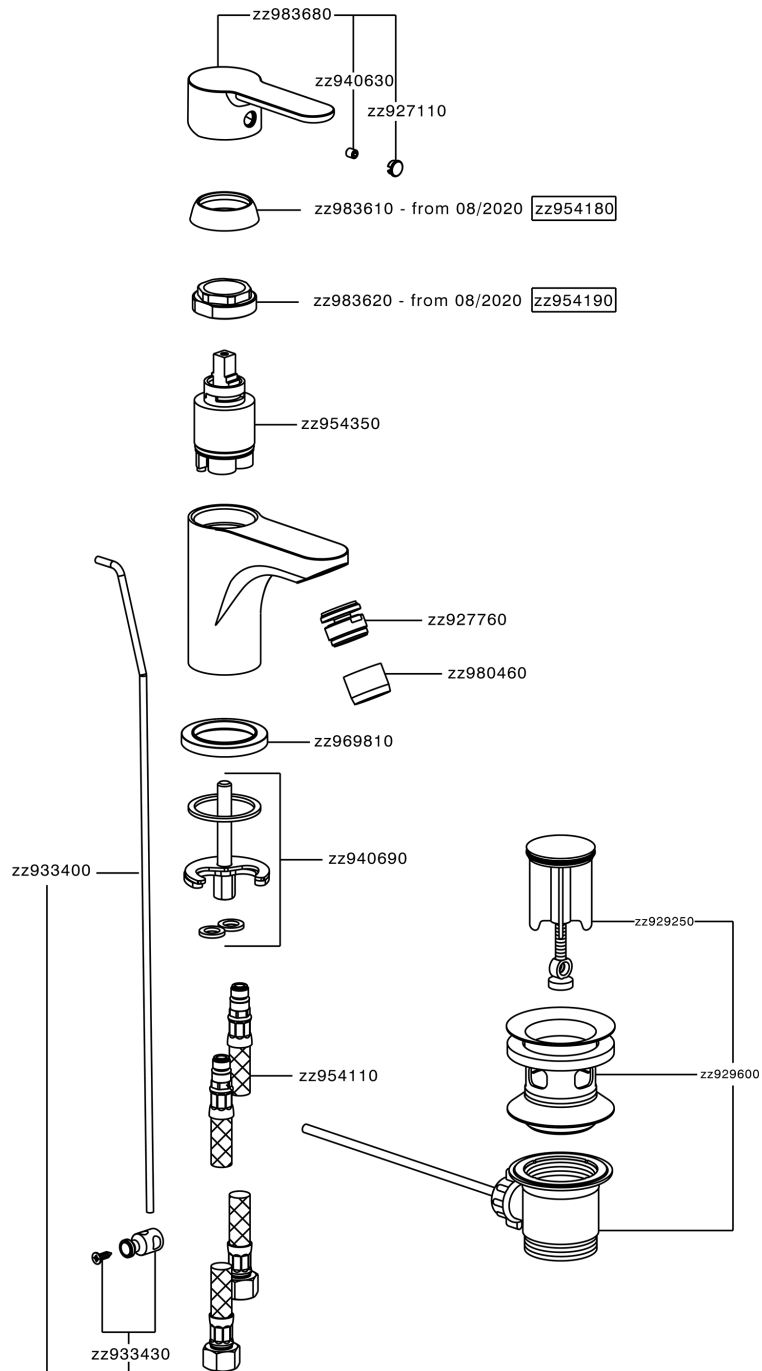

Single lever bidet mixer TENDER_C2000550

MODEL **C2000550**

Single lever bidet mixer, with automatic 1"1/4 automatic pop-up waste, G.3/8" stainless steel flexible hoses

AVAILABLE FINISHINGS

CHARACTERISTICS

Cartridge Spare Parts **ZZ95435000**

35 mm Cartridge

EcoStop

EcoStop feature limits water flow to approximately 50% of maximum output with one point of resistance on setting. Push slightly past the middle stop only when full water output is required. This will save water up to 50%.

Single lever bidet mixer TENDER_C2000550

C2000550

<https://en.cisal.it/single-lever-bidet-mixer-tender-c2000550>

2024-12-22